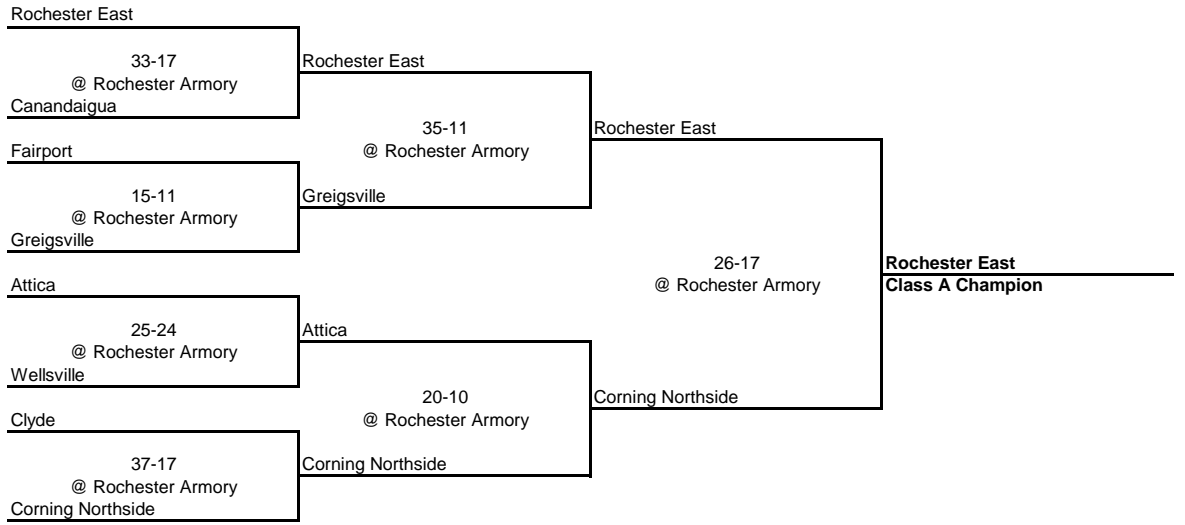

1928 CLASS A CHAMPIONSHIP

New York State Section V

QUARTERFINAL

SEMI FINAL

FINAL

CONSOLATION TOURNAMENT