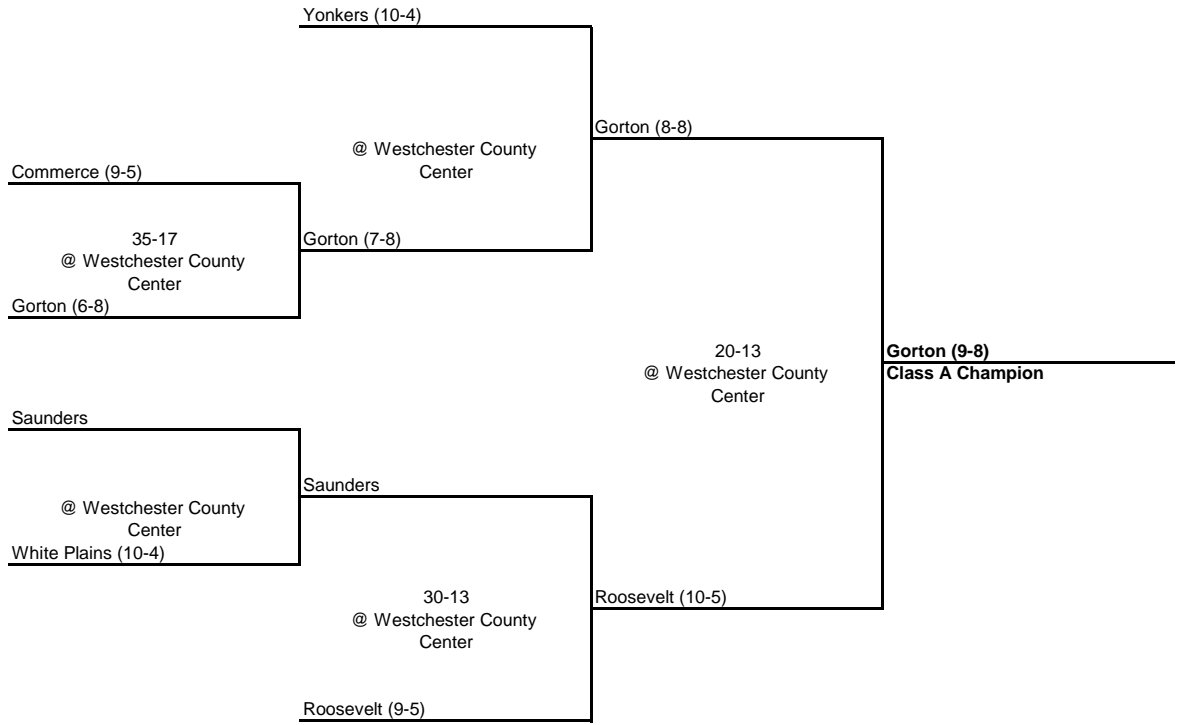

1935 CLASS A CHAMPIONSHIP

New York State Section I

QUARTERFINAL

SEMI FINAL

FINAL

1935 CLASS B CHAMPIONSHIP

New York State Section I

ROUND 1