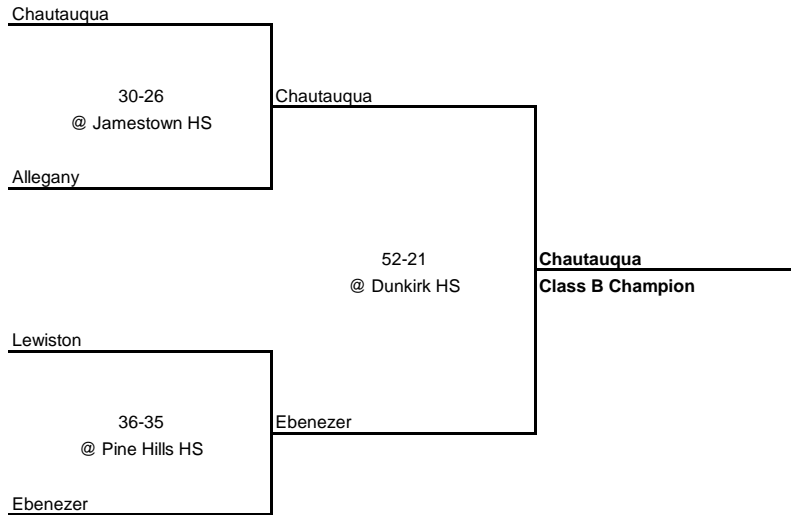

1936 Class B Championship

New York State Section VI

SEMI FINAL

FINAL