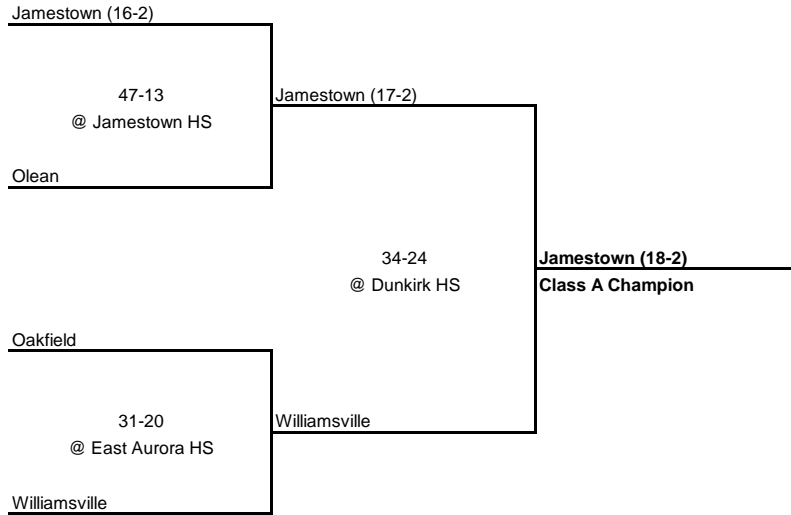

### 1936 Class A Championship

---

---

#### New York State Section VI

---

---

SEMI FINAL

FINAL

---

---