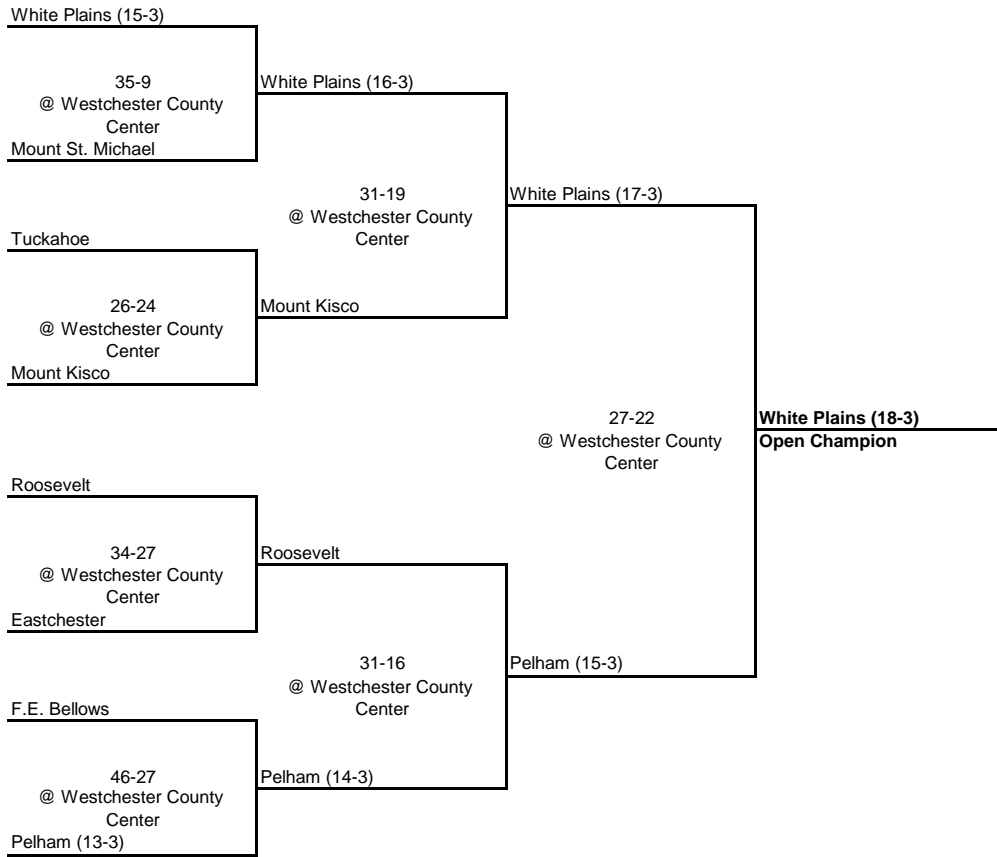

1938 OPEN CHAMPIONSHIP

New York State Section I

QUARTERFINAL

SEMI FINAL

FINAL

1938 CLASS C CHAMPIONSHIP

New York State Section I

ROUND 1

QUARTERFINAL

SEMI FINAL

FINAL

Horace Greeley

Schrub Oak (15-3)
26-23
@ Westchester County Ctr.
Croton-Harmon

32-11
@ Westchester County
Center
Schrub Oak (16-3)

Schrub Oak (17-3)

Katonah

30-20
@ Westchester County
Center
Irvington

30-20
@ Westchester County
Center

Irvington

Schrub Oak (18-3)

Hen Hud

39-23
@ Westchester County
Center
Yorktown

Hen Hud

Bedford Hills
28-23
@ Westchester County Ctr.
Alexander Hamilton

Bedford Hills

18-17
@ Westchester County
Center
Sacred Heart

56-28
@ Westchester County
Center

Sacred Heart

Sacred Heart

21-19
@ Westchester County
Center

**Schrub Oak (19-3)
Open Champion**