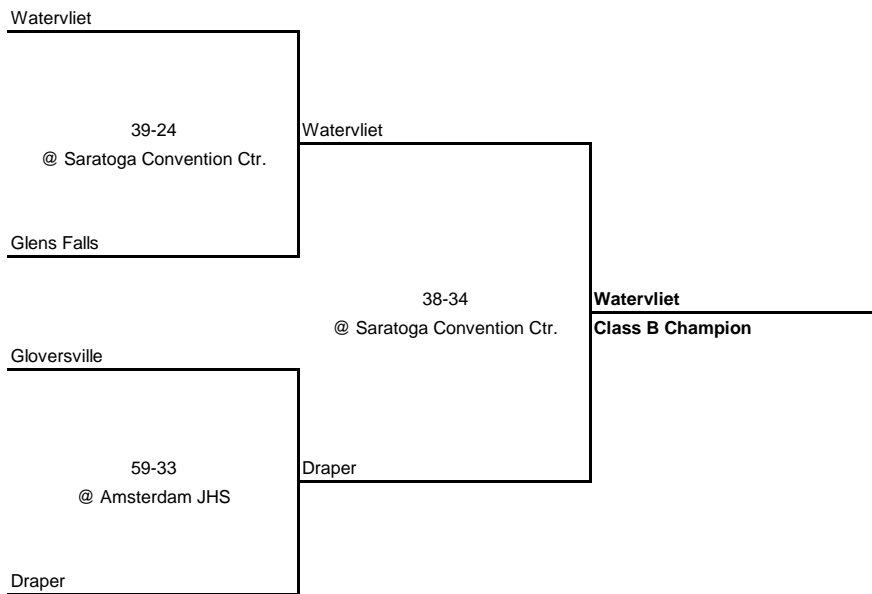

1945 CLASS A CHAMPIONSHIP

New York State Section II

SEMI FINAL

FINAL

1945 CLASS B CHAMPIONSHIP

New York State Section II

SEMI FINAL

FINAL

1945 CLASS C CHAMPIONSHIP

New York State Section II

QUARTERFINAL

SEMI FINAL

FINAL

1945 CLASS D CHAMPIONSHIP

New York State Section II

QUARTERFINAL

SEMI FINAL

FINAL