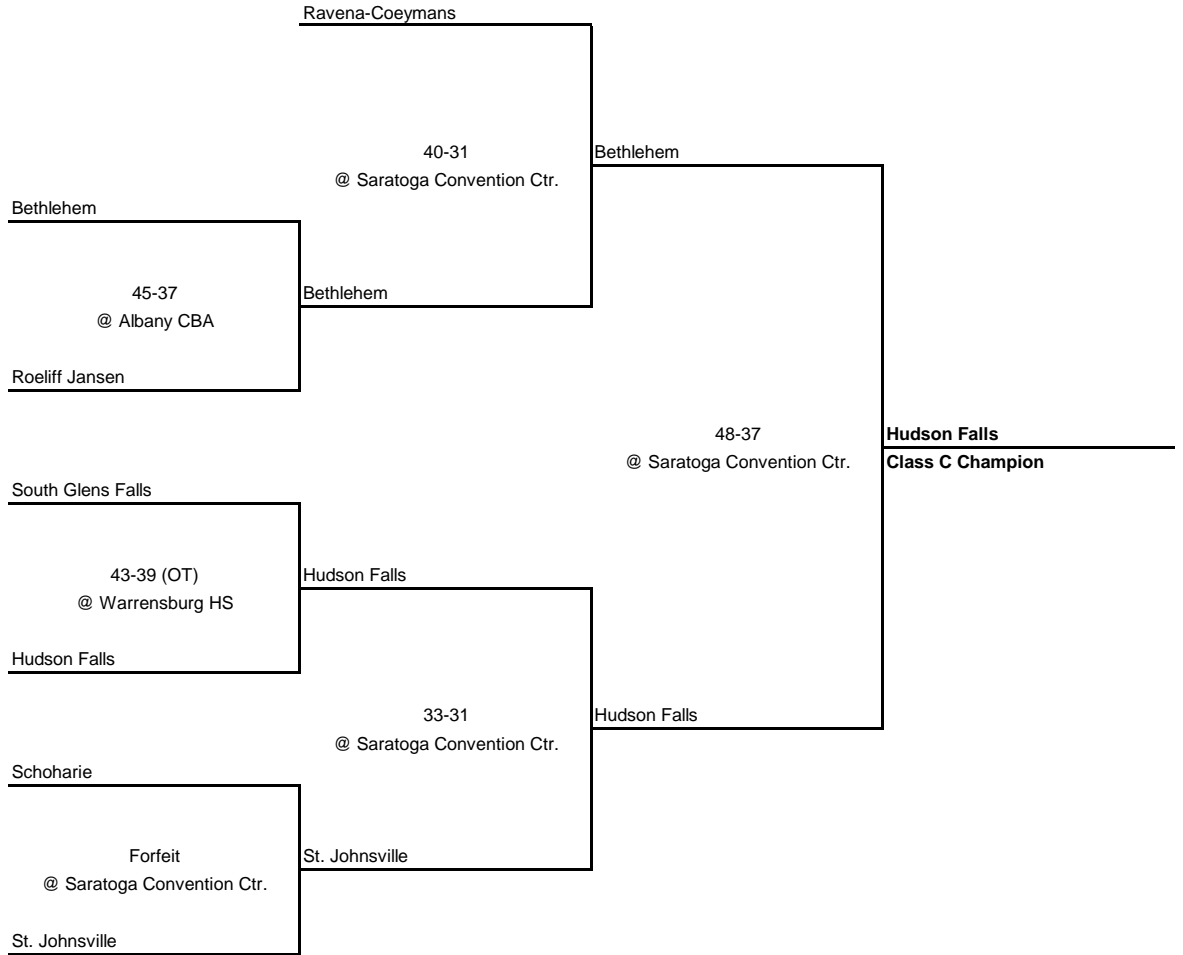

1945 CLASS A CHAMPIONSHIP

New York State Section II

SEMI FINAL

FINAL

1945 CLASS B CHAMPIONSHIP

New York State Section II

SEMI FINAL

FINAL

1945 CLASS C CHAMPIONSHIP

New York State Section II

QUARTERFINAL

SEMI FINAL

FINAL

1945 CLASS D CHAMPIONSHIP

New York State Section II

QUARTERFINAL

SEMI FINAL

FINAL