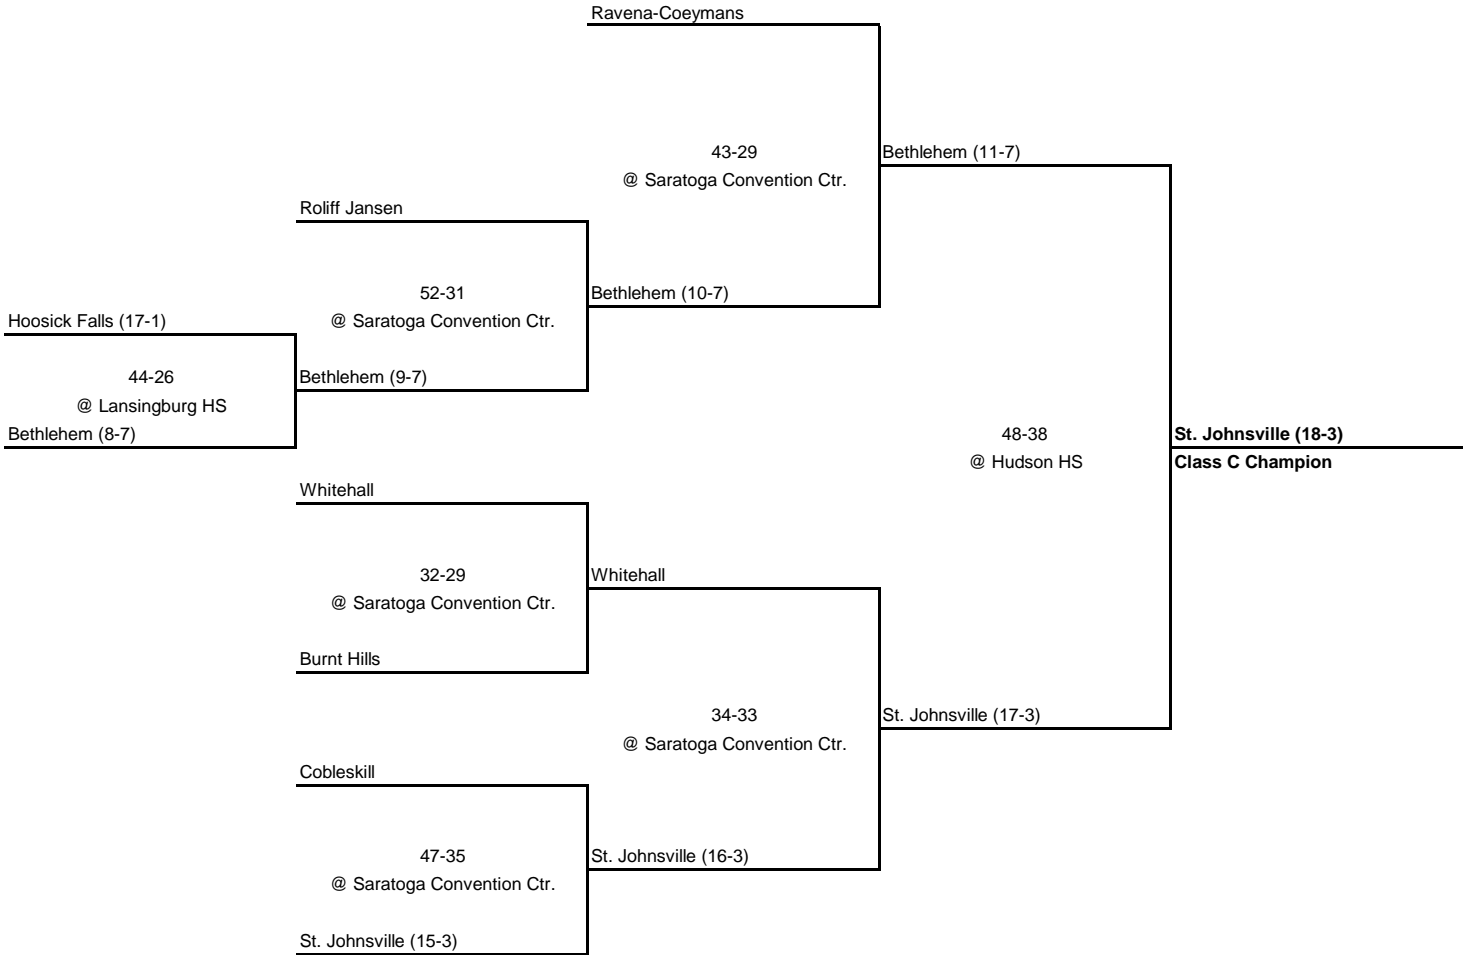

QUARTERFINAL

SEMI FINAL

FINAL

1946 CLASS D CHAMPIONSHIP

New York State Section II

ROUND 1

QUARTERFINAL

SEMI FINAL