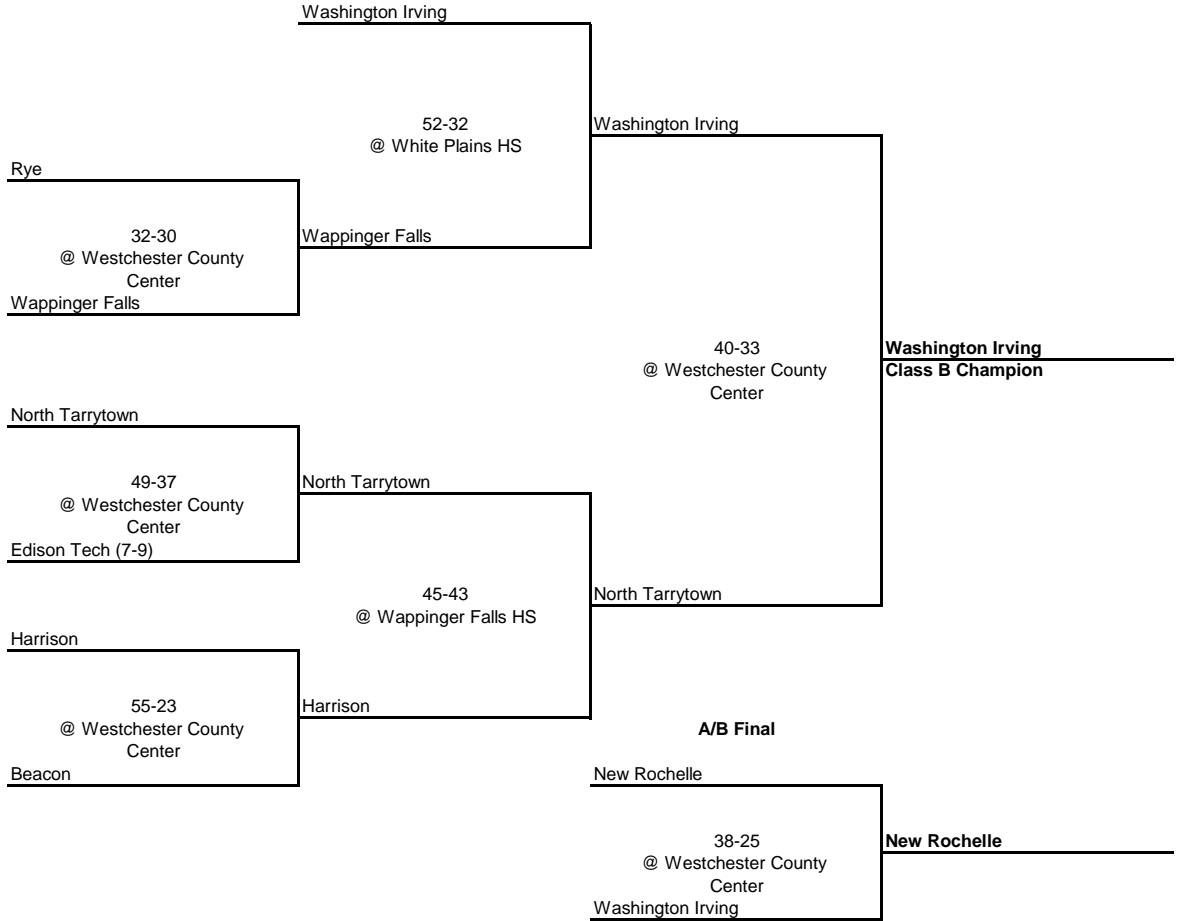

1947 CLASS B CHAMPIONSHIP

New York State Section I

QUARTERFINAL

SEMI FINAL

FINAL