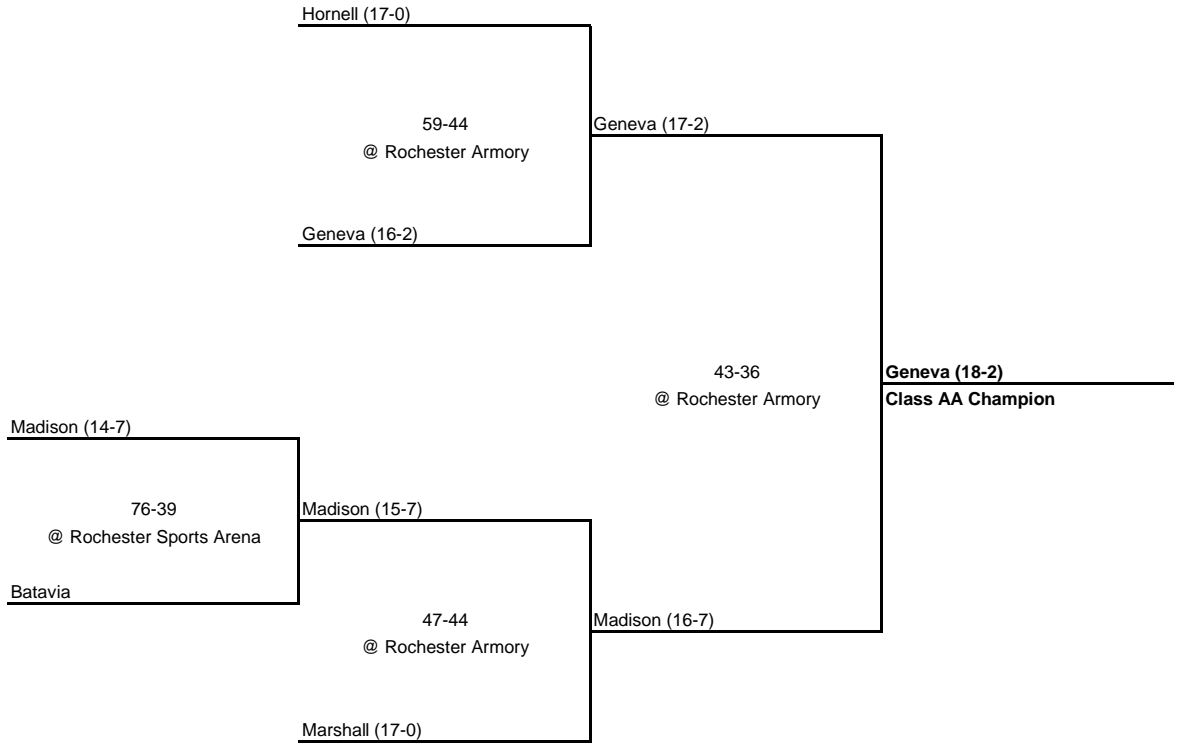

1950 CLASS AA CHAMPIONSHIP

New York State Section V

QUARTERFINAL

SEMI FINAL

FINAL

1950 CLASS A CHAMPIONSHIP

New York State Section V

QUARTERFINAL

SEMI FINAL

FINAL

1950 CLASS B CHAMPIONSHIP

New York State Section V

ROUND 1

QUARTERFINAL

SEMI FINAL

FINAL