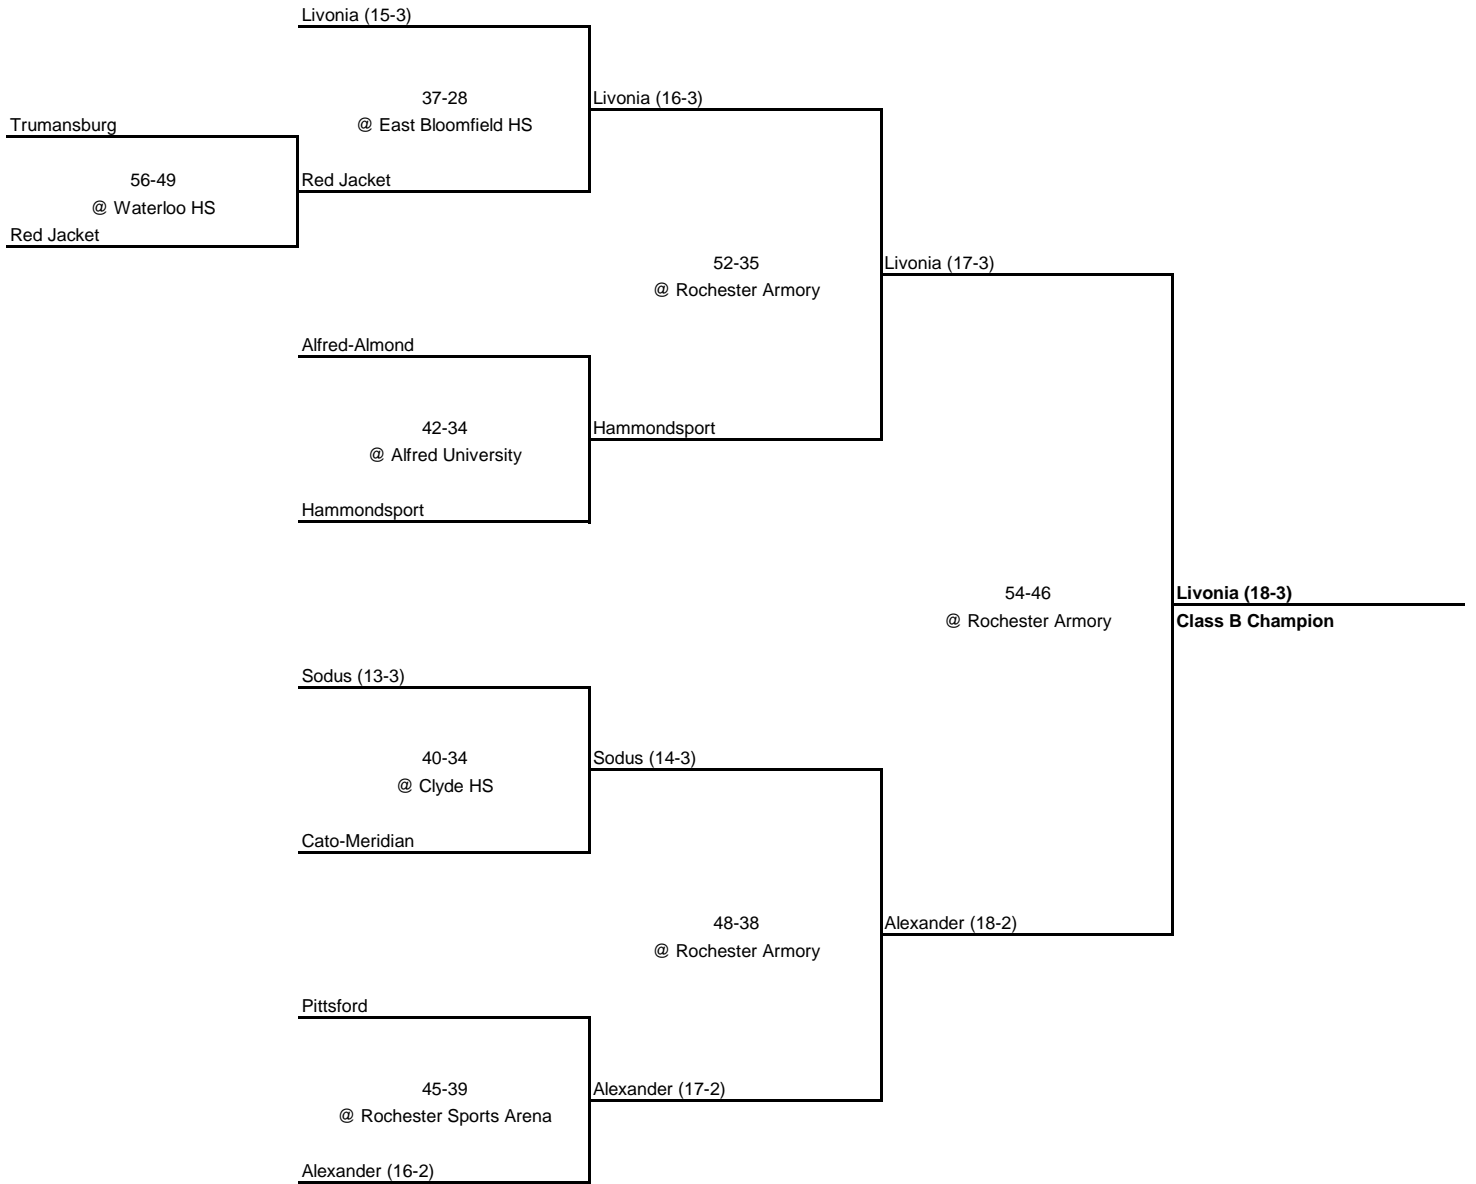

1950 CLASS AA CHAMPIONSHIP

New York State Section V

QUARTERFINAL

SEMI FINAL

FINAL

1950 CLASS A CHAMPIONSHIP

New York State Section V

QUARTERFINAL

SEMI FINAL

FINAL

1950 CLASS B CHAMPIONSHIP

New York State Section V

ROUND 1

QUARTERFINAL

SEMI FINAL

FINAL