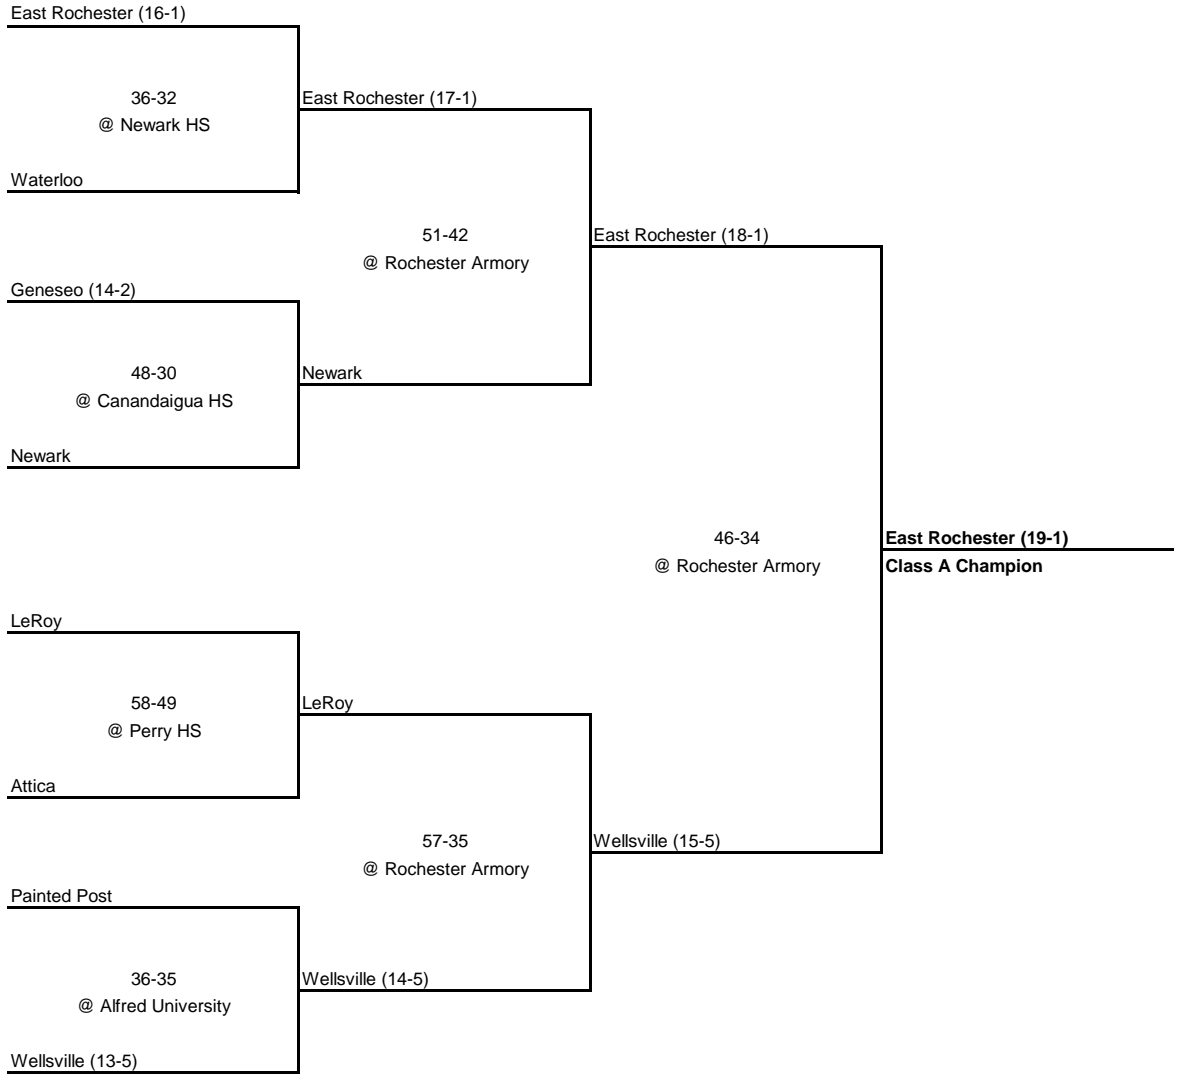

1950 CLASS AA CHAMPIONSHIP

New York State Section V

QUARTERFINAL

SEMI FINAL

FINAL

1950 CLASS A CHAMPIONSHIP

New York State Section V

QUARTERFINAL

SEMI FINAL

FINAL

1950 CLASS B CHAMPIONSHIP

New York State Section V

ROUND 1

QUARTERFINAL

SEMI FINAL

FINAL