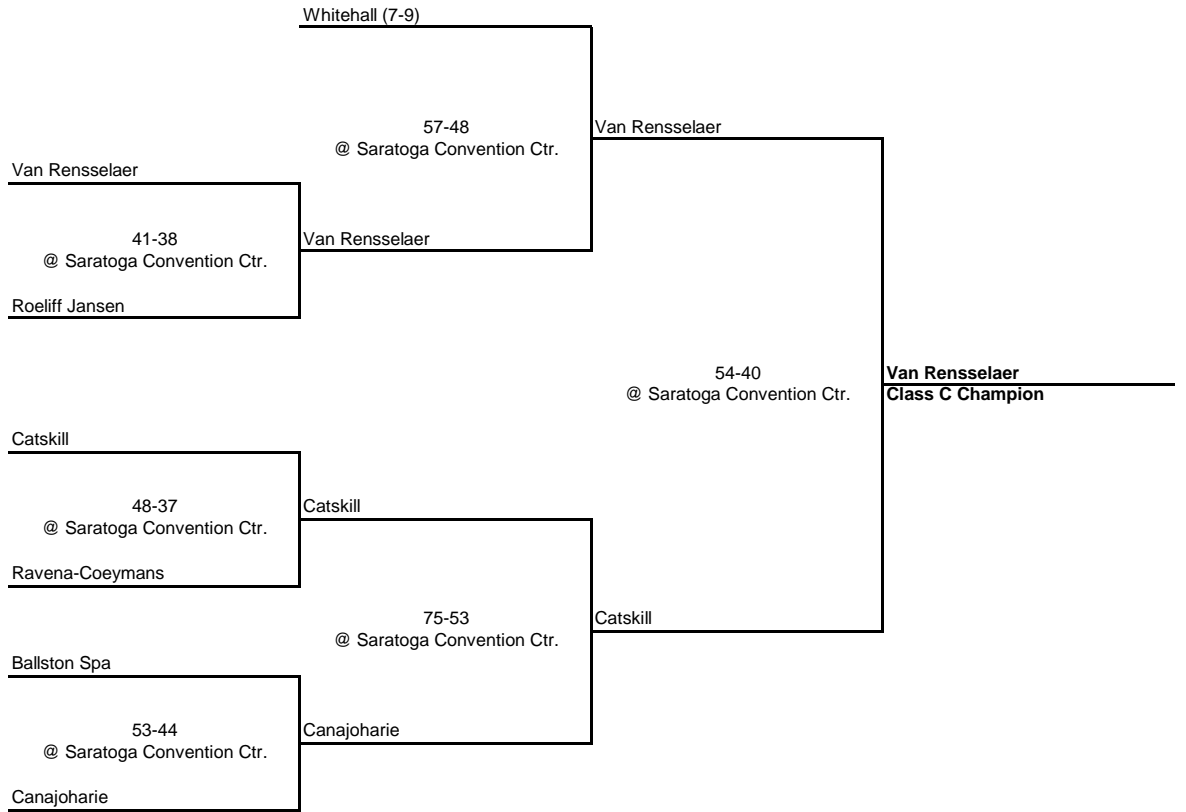

FINAL

1951 CLASS C CHAMPIONSHIP

New York State Section II

QUARTERFINAL

SEMI FINAL

FINAL

1951 CLASS D CHAMPIONSHIP

New York State Section II

ROUND 1

QUARTERFINAL

SEMI FINAL

FINAL

Schuylerville (15-3)

Salem (10-8)

54-50
@ Saratoga Convention Ctr.
Fort Plain (10-7)

53-49
@ Saratoga Convention Ctr.

Salem (11-8)

Schuylerville (16-3)

55-49
@ Saratoga Convention Ctr.

Schuylerville (17-3)

Warrensville

48-41
@ Saratoga Convention Ctr.

Schoharie

Warrensville