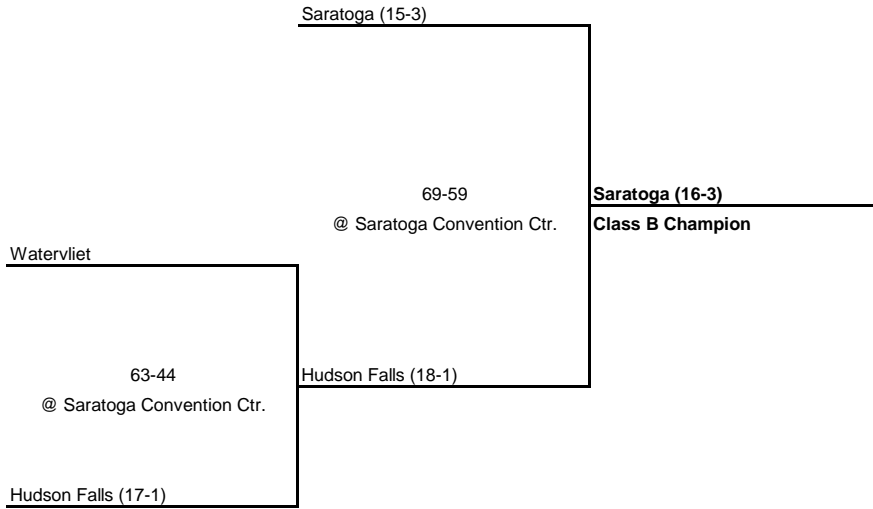

1951 CLASS A INTERSECTIONAL CHAMPIONSHIP

New York State Sections II & IX

QUARTERFINAL

SEMI FINAL

FINAL

1951 CLASS B CHAMPIONSHIP

New York State Section II

SEMI FINAL

FINAL

1951 CLASS C CHAMPIONSHIP

New York State Section II

QUARTERFINAL

SEMI FINAL

FINAL

1951 CLASS D CHAMPIONSHIP

New York State Section II

ROUND 1

QUARTERFINAL

SEMI FINAL

FINAL

Schuylerville (15-3)

Salem (10-8)

54-50
@ Saratoga Convention Ctr.
Fort Plain (10-7)

53-49
@ Saratoga Convention Ctr.