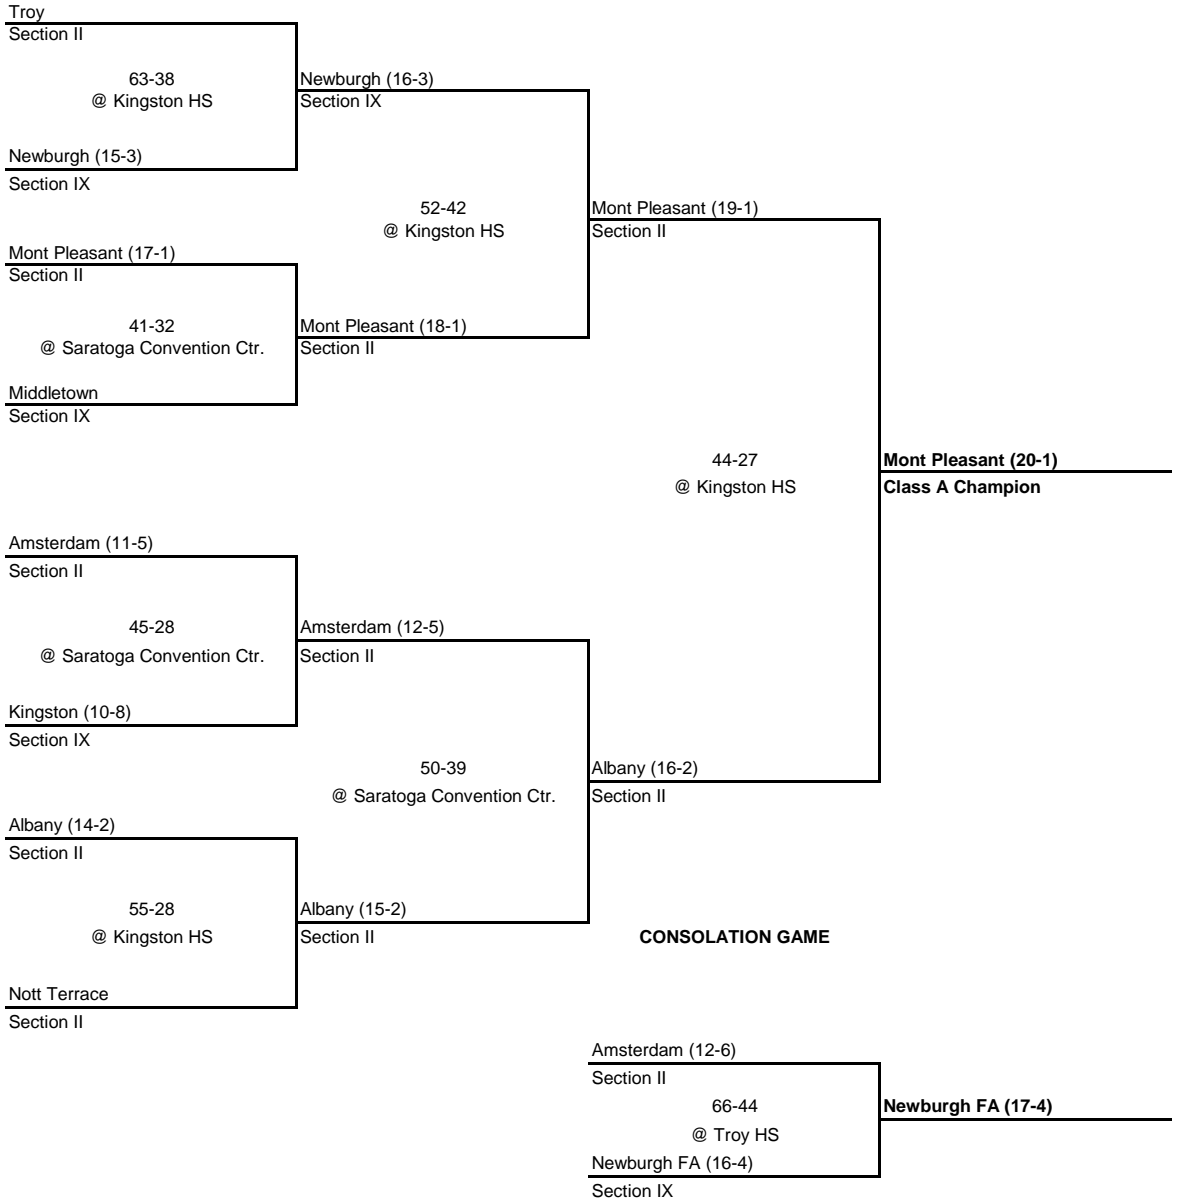

1951 CLASS A INTERSECTIONAL CHAMPIONSHIP

New York State Sections II & IX

QUARTERFINAL

SEMI FINAL

FINAL

1951 CLASS B CHAMPIONSHIP

New York State Section II

SEMI FINAL

ROUND 1

QUARTERFINAL

SEMI FINAL

FINAL

Schuylerville (15-3)

Salem (10-8)

54-50
@ Saratoga Convention Ctr.
Fort Plain (10-7)

53-49
@ Saratoga Convention Ctr.