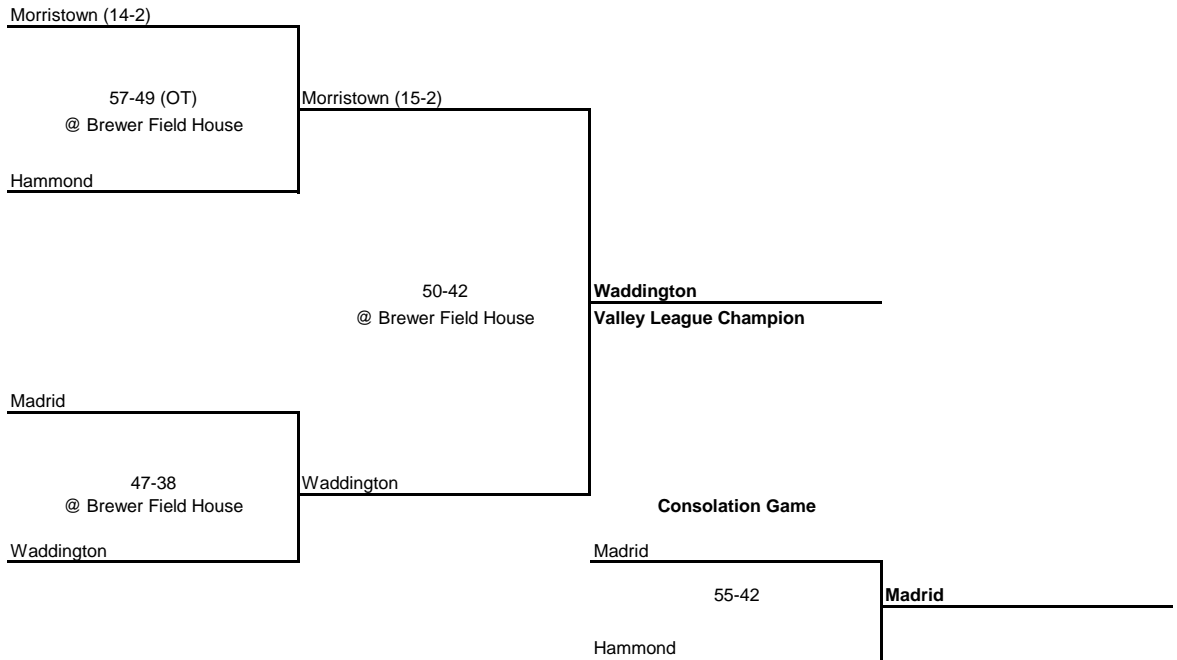

1951 SECTION X CHAMPIONSHIP

New York State Section X

SEMI FINAL

FINAL

1951 NORTHERN NEW YORK CHAMPIONSHIP

New York State Section X

SEMI FINAL

FINAL

1951 ST. LAWRENCE VALLEY LEAGUE CHAMPIONSHIP

New York State Section X

SEMI FINAL

FINAL

1951 OSWEGATCHIE LEAGUE CHAMPIONSHIP

New York State Section X

SEMI FINAL

FINAL

1951 INDEPENDENT VALLEY LEAGUE CHAMPIONSHIP

New York State Section X

QUARTERFINAL

SEMI FINAL

FINAL