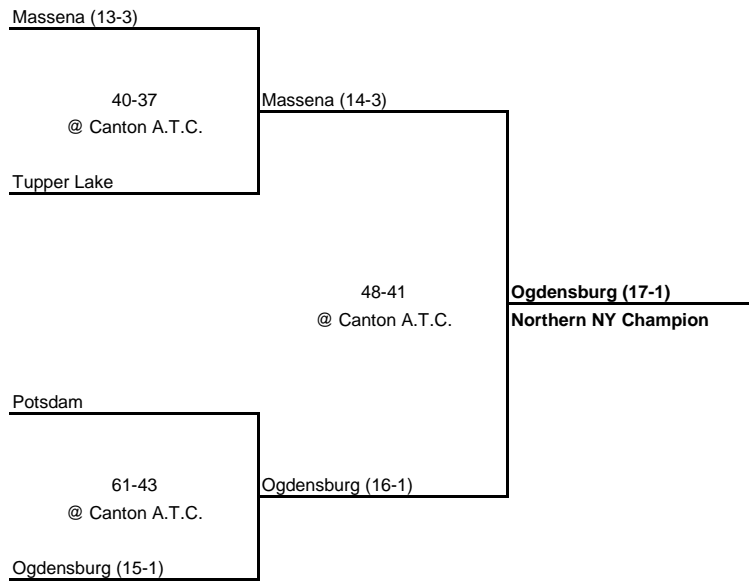

1951 SECTION X CHAMPIONSHIP

New York State Section X

SEMI FINAL

FINAL

1951 NORTHERN NEW YORK CHAMPIONSHIP

New York State Section X

SEMI FINAL

FINAL

1951 ST. LAWRENCE VALLEY LEAGUE CHAMPIONSHIP

New York State Section X

SEMI FINAL

FINAL

1951 OSWEGATCHIE LEAGUE CHAMPIONSHIP

New York State Section X

SEMI FINAL

FINAL

1951 INDEPENDENT VALLEY LEAGUE CHAMPIONSHIP

New York State Section X

QUARTERFINAL

SEMI FINAL

FINAL