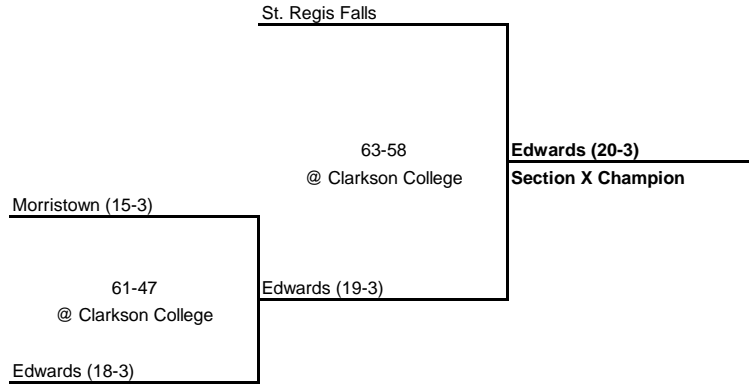

1951 SECTION X CHAMPIONSHIP

New York State Section X

SEMI FINAL

FINAL

1951 NORTHERN NEW YORK CHAMPIONSHIP

New York State Section X

SEMI FINAL

FINAL

1951 ST. LAWRENCE VALLEY LEAGUE CHAMPIONSHIP

New York State Section X

SEMI FINAL

FINAL

1951 OSWEGATCHIE LEAGUE CHAMPIONSHIP

New York State Section X

SEMI FINAL

FINAL

1951 INDEPENDENT VALLEY LEAGUE CHAMPIONSHIP

New York State Section X

QUARTERFINAL

SEMI FINAL

FINAL