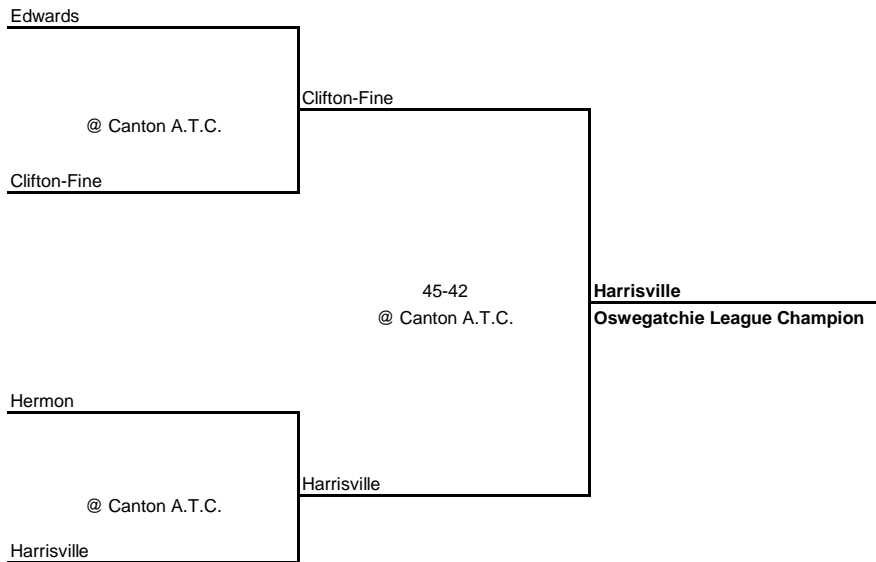

1951 SECTION X CHAMPIONSHIP

New York State Section X

SEMI FINAL

FINAL

1951 NORTHERN NEW YORK CHAMPIONSHIP

New York State Section X

SEMI FINAL

FINAL

1951 ST. LAWRENCE VALLEY LEAGUE CHAMPIONSHIP

New York State Section X

SEMI FINAL

FINAL

1951 OSWEGATCHIE LEAGUE CHAMPIONSHIP

New York State Section X

SEMI FINAL

FINAL

1951 INDEPENDENT VALLEY LEAGUE CHAMPIONSHIP

New York State Section X

QUARTERFINAL

SEMI FINAL

FINAL