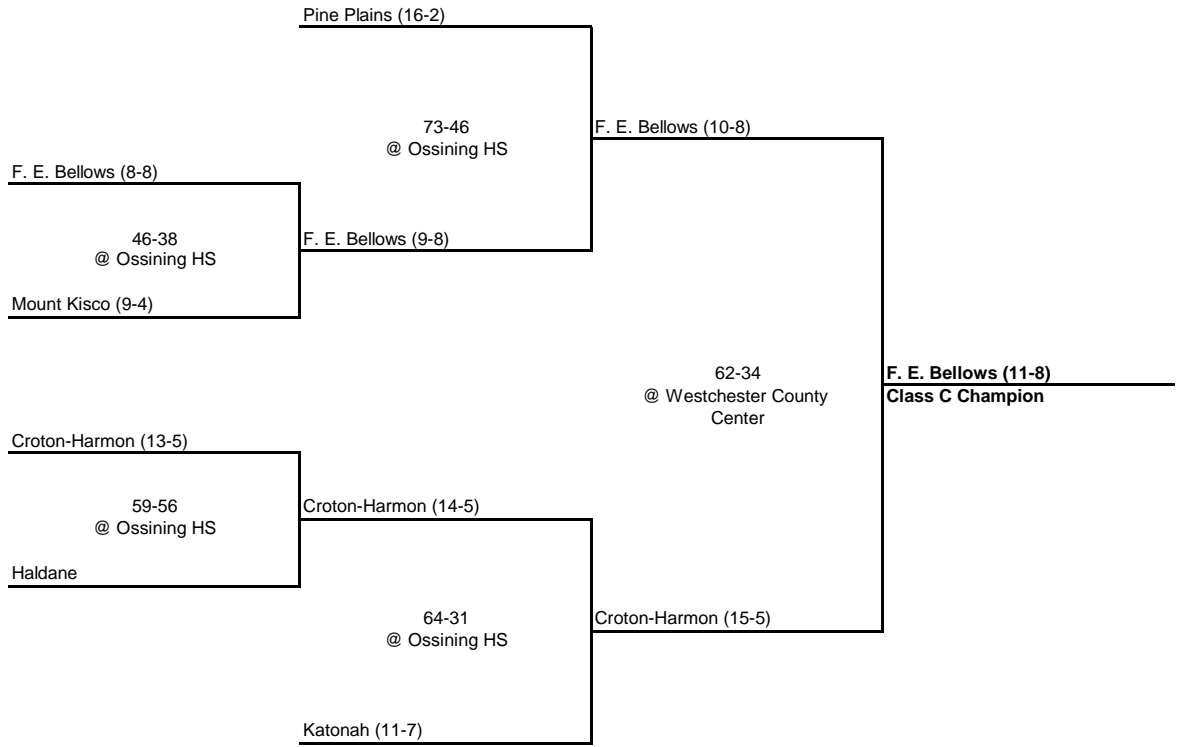

---

**1952 CLASS C CHAMPIONSHIP**

**New York State Section I**

---

---

QUARTERFINAL

SEMI FINAL

FINAL