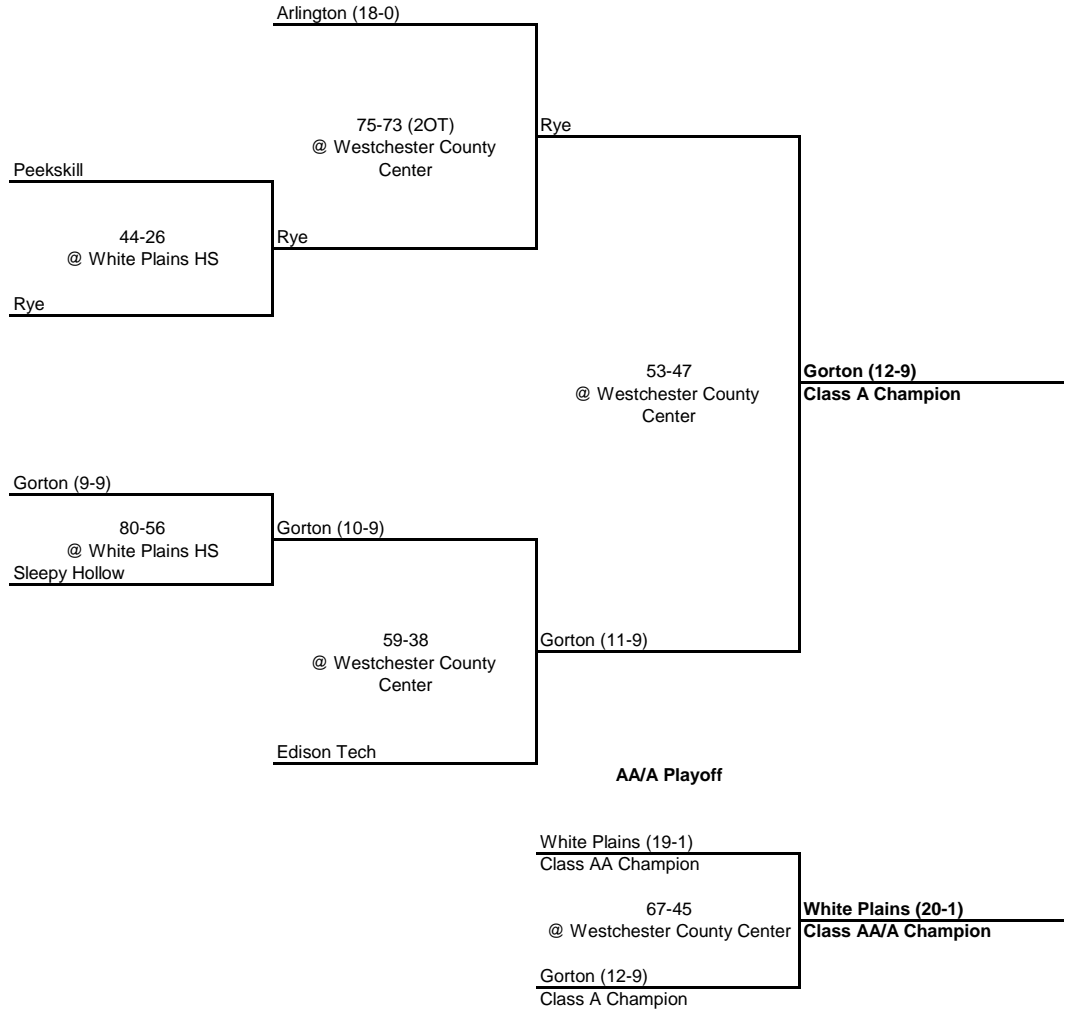

---

**1956 CLASS A CHAMPIONSHIP**

**New York State Section I**

---

---

QUARTERFINAL

SEMI FINAL

FINAL