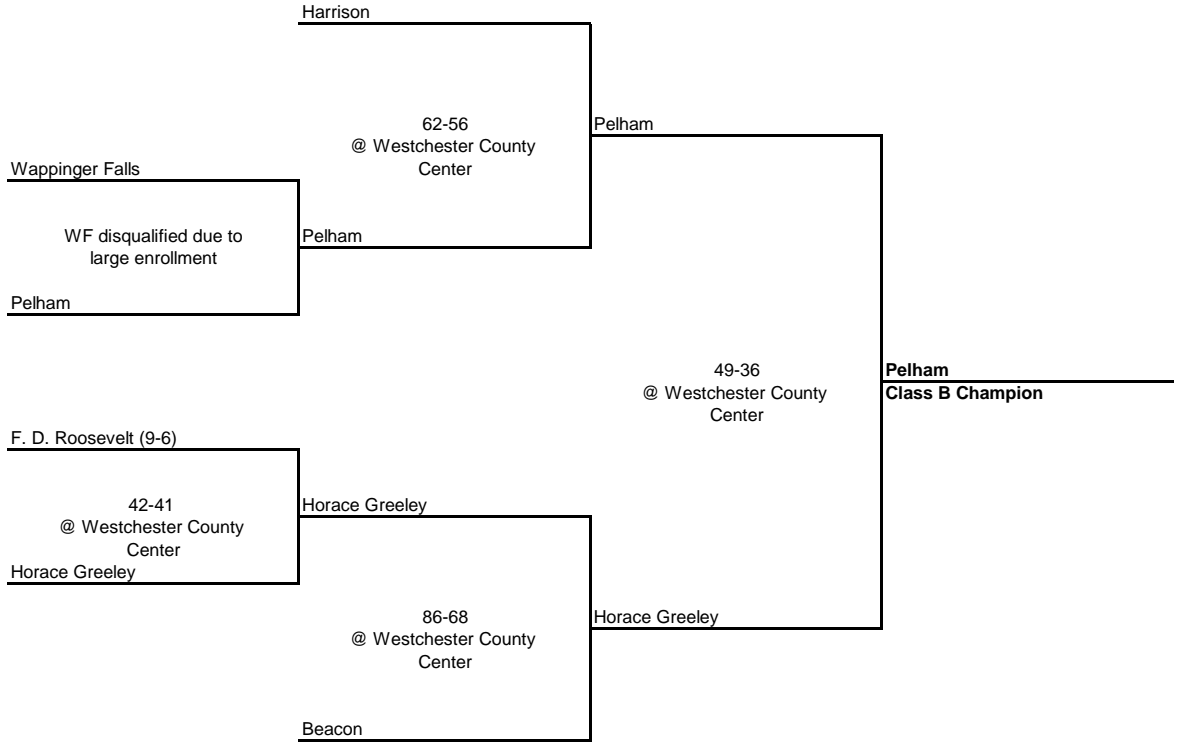

1956 CLASS B CHAMPIONSHIP

New York State Section I

QUARTERFINAL

SEMI FINAL

FINAL