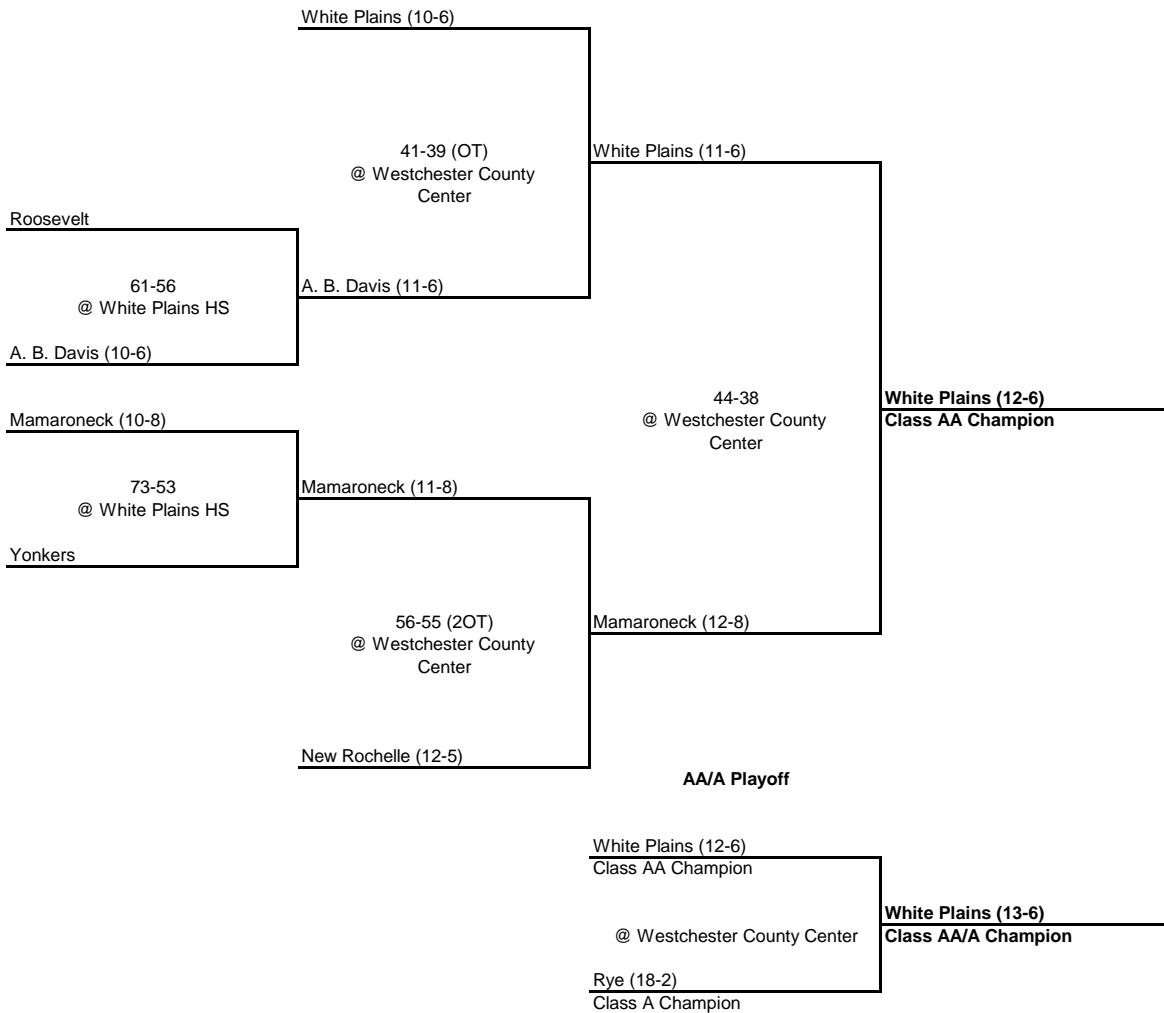

**1958 CLASS AA CHAMPIONSHIP**

**New York State Section I**

QUARTERFINAL

SEMI FINAL

FINAL

**1958 CLASS A CHAMPIONSHIP**

**New York State Section I**

QUARTERFINAL

SEMI FINAL

FINAL

---

---

**1958 CLASS B CHAMPIONSHIP**

**New York State Section I**

---

---

SEMI FINAL

FINAL

**1958 CLASS C CHAMPIONSHIP**

**New York State Section I**

QUARTERFINAL

SEMI FINAL

FINAL

**1958 CLASS D CHAMPIONSHIP**

**New York State Section I**

QUARTERFINAL

SEMI FINAL

FINAL