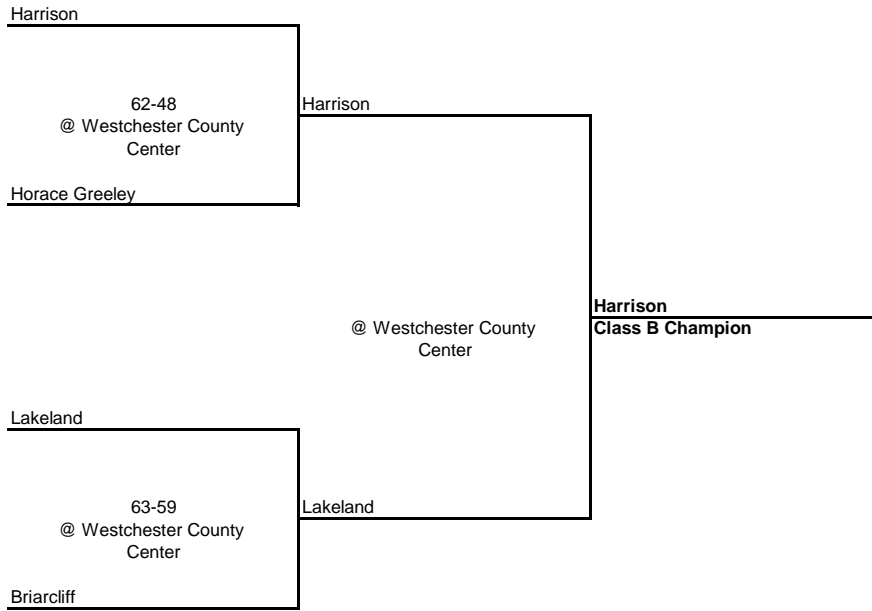

**1958 CLASS AA CHAMPIONSHIP**

**New York State Section I**

QUARTERFINAL

SEMI FINAL

FINAL

**1958 CLASS A CHAMPIONSHIP**

**New York State Section I**

QUARTERFINAL

SEMI FINAL

FINAL

---

---

**1958 CLASS B CHAMPIONSHIP**

**New York State Section I**

---

---

SEMI FINAL

FINAL

**1958 CLASS C CHAMPIONSHIP**

**New York State Section I**

QUARTERFINAL

SEMI FINAL

FINAL

**1958 CLASS D CHAMPIONSHIP**