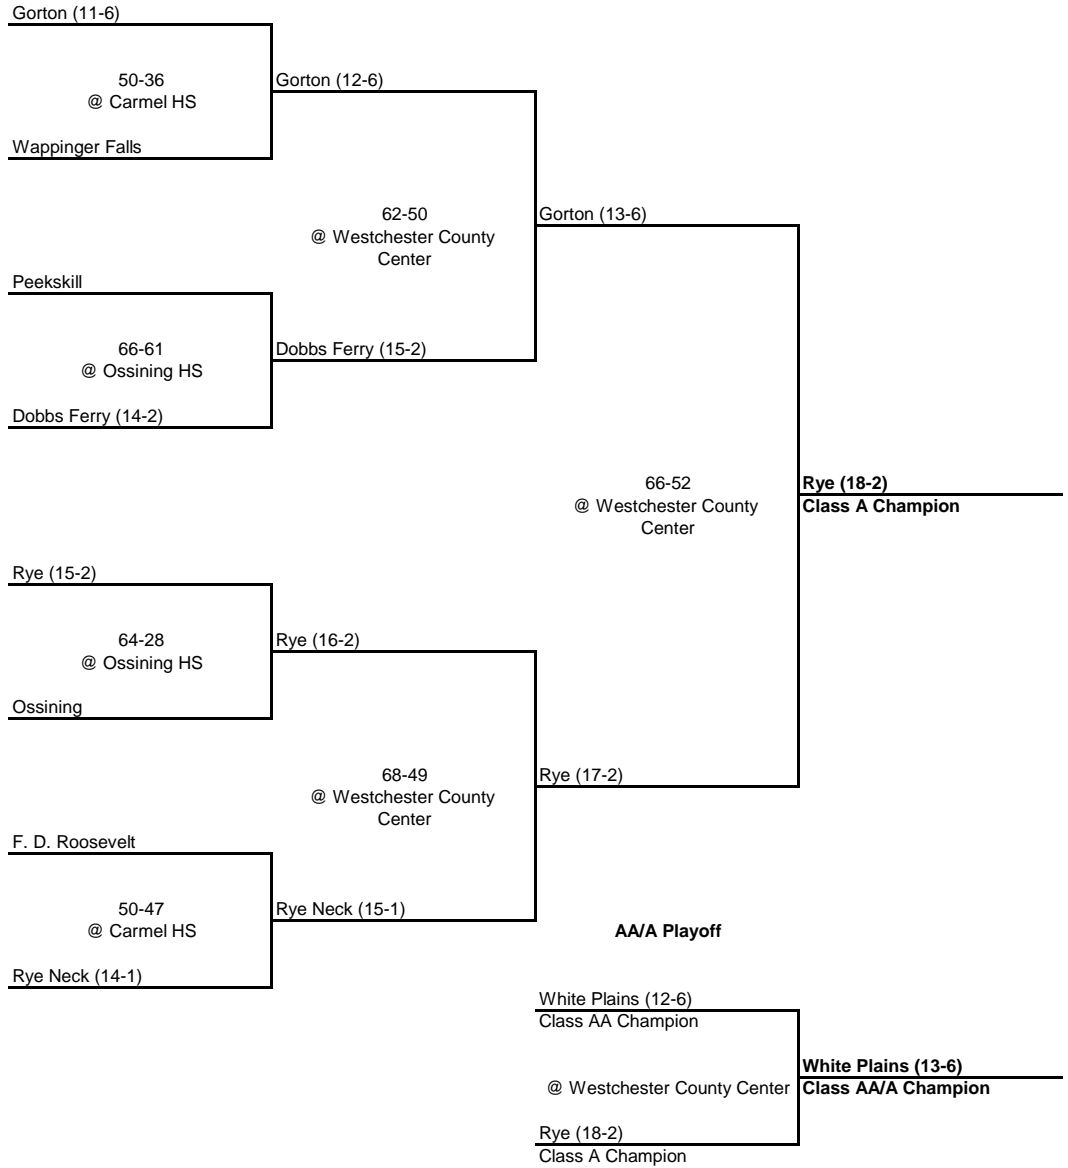

**1958 CLASS AA CHAMPIONSHIP**

**New York State Section I**

QUARTERFINAL

SEMI FINAL

FINAL

**1958 CLASS A CHAMPIONSHIP**

**New York State Section I**

QUARTERFINAL

SEMI FINAL

FINAL

---

---

**1958 CLASS B CHAMPIONSHIP**

**New York State Section I**

---

---

SEMI FINAL

FINAL

**1958 CLASS C CHAMPIONSHIP**

**New York State Section I**

QUARTERFINAL

SEMI FINAL

FINAL

**1958 CLASS D CHAMPIONSHIP**

**New York State Section I**

QUARTERFINAL

SEMI FINAL

FINAL