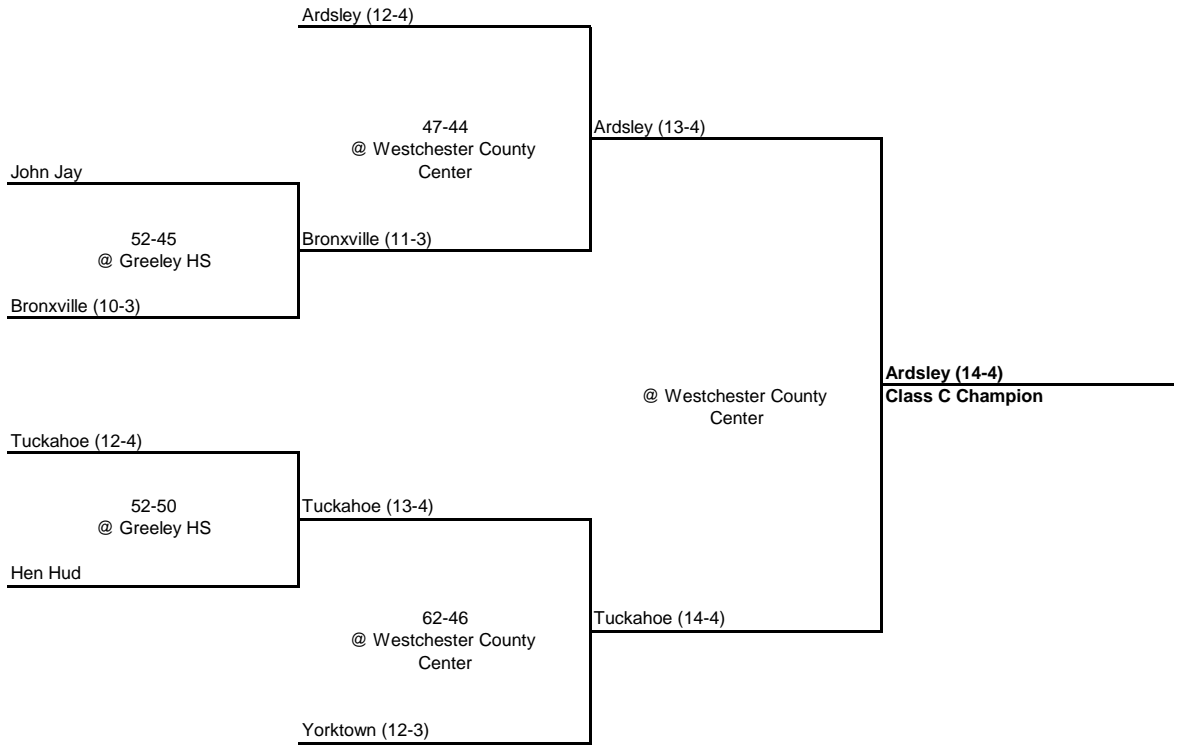

SEMI FINAL

FINAL

---

---

**1958 CLASS B CHAMPIONSHIP**

**New York State Section I**

---

---

SEMI FINAL

FINAL

**1958 CLASS C CHAMPIONSHIP**

**New York State Section I**

QUARTERFINAL

SEMI FINAL

FINAL

**1958 CLASS D CHAMPIONSHIP**

**New York State Section I**

QUARTERFINAL

SEMI FINAL

FINAL