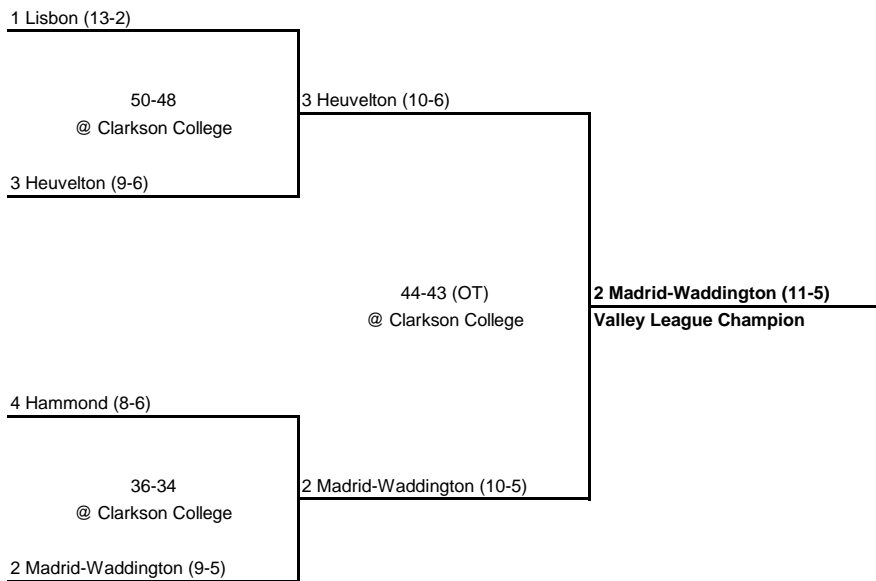

---

---

SEMI FINAL

FINAL

---

---

**1958 VALLEY LEAGUE CHAMPIONSHIP**

---

---

**New York State Section X**

---

---

SEMI FINAL

FINAL

---

---

**1958 OSWEGATCHIE LEAGUE CHAMPIONSHIP**

---

---

**New York State Section X**

---

SEMI FINAL

FINAL

---

---

**1958 FRANKLIN-ST. LAWRENCE LEAGUE CHAMPIONSHIP**

---

---

**New York State Section X**

---

SEMI FINAL

FINAL