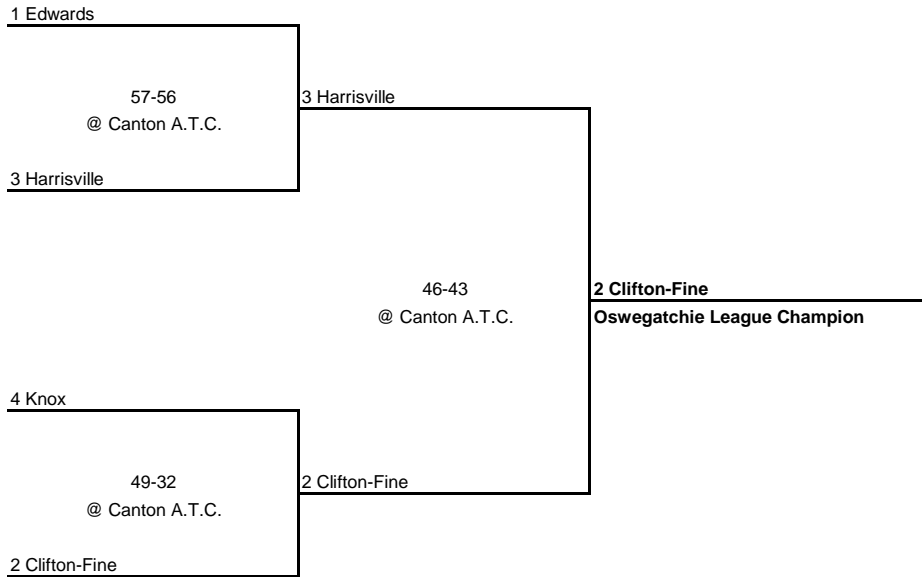

---

**New York State Section X**

---

---

SEMI FINAL

FINAL

---

---

**1958 OSWEGATCHIE LEAGUE CHAMPIONSHIP**

---

---

**New York State Section X**

---

SEMI FINAL

FINAL

---

---

**1958 FRANKLIN-ST. LAWRENCE LEAGUE CHAMPIONSHIP**

---

---

**New York State Section X**

---

SEMI FINAL

FINAL