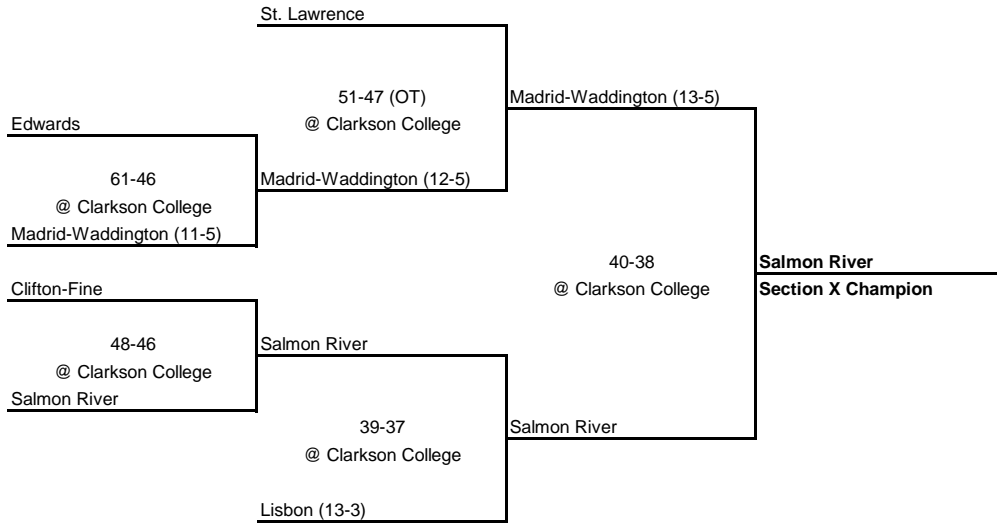

---

---

**1958 SECTION X CHAMPIONSHIP**

---

---

**New York State Section X**

---

QUARTERFINAL

SEMI FINAL

FINAL

---

---

**1958 NORTHERN ATLANTIC CHAMPIONSHIP**

---

---

**New York State Section X**

---

---

SEMI FINAL

FINAL

---

---

**1958 VALLEY LEAGUE CHAMPIONSHIP**

---