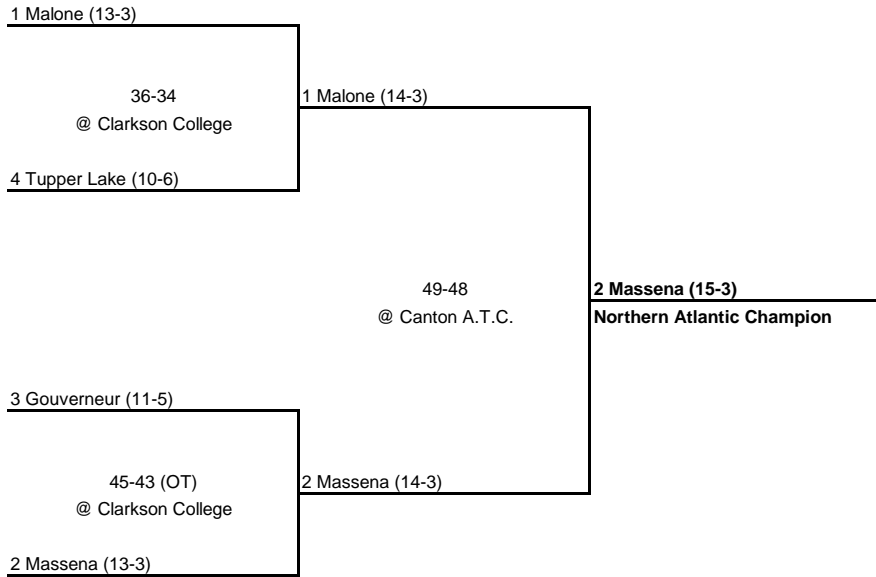

---

---

**1958 SECTION X CHAMPIONSHIP**

---

---

**New York State Section X**

---

QUARTERFINAL

SEMI FINAL

FINAL

---

---

**1958 NORTHERN ATLANTIC CHAMPIONSHIP**

---

---

**New York State Section X**

---

---

SEMI FINAL

FINAL

---

---

**1958 VALLEY LEAGUE CHAMPIONSHIP**

---

---

**New York State Section X**

---

---

SEMI FINAL

FINAL

---

---