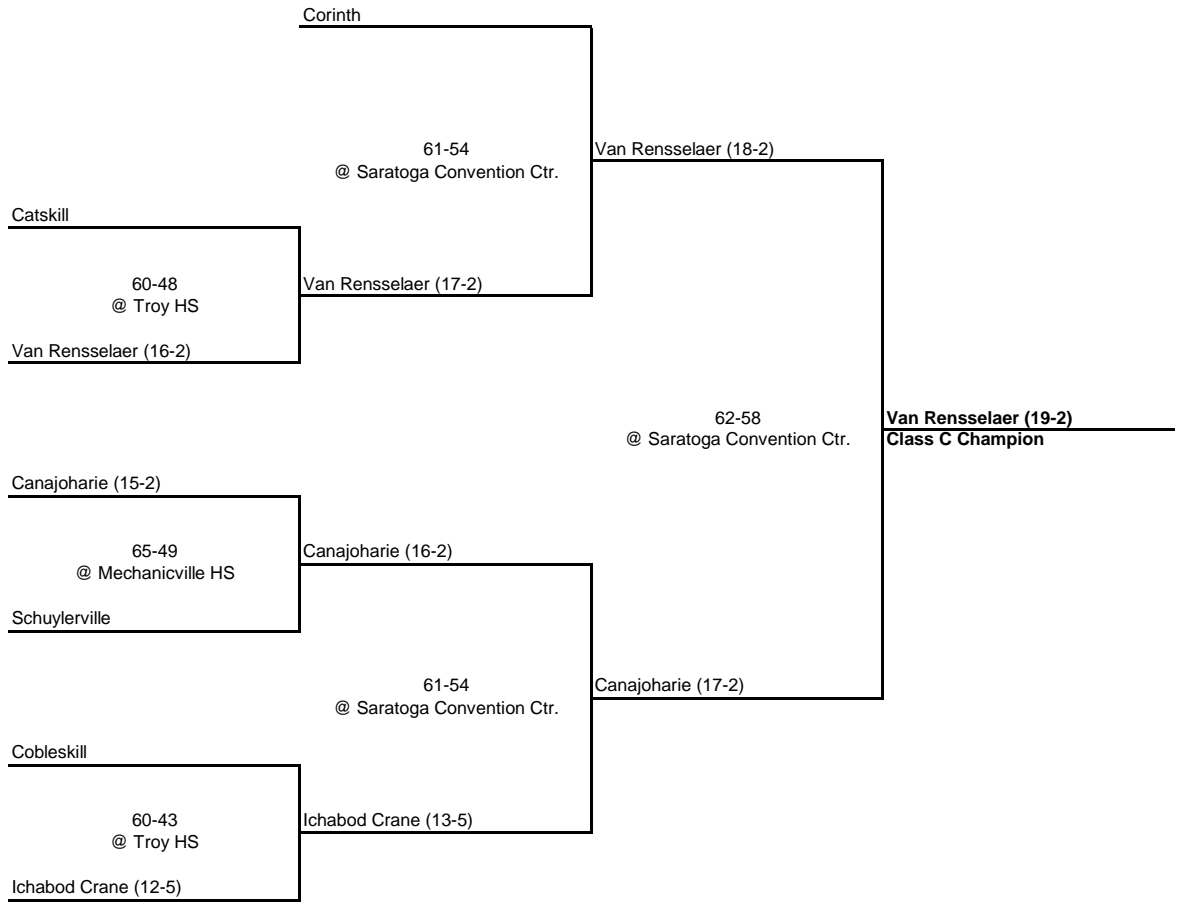

New York State Section II

QUARTERFINAL

SEMI FINAL

FINAL

1959 CLASS D CHAMPIONSHIP

New York State Section II

ROUND 1

QUARTERFINAL