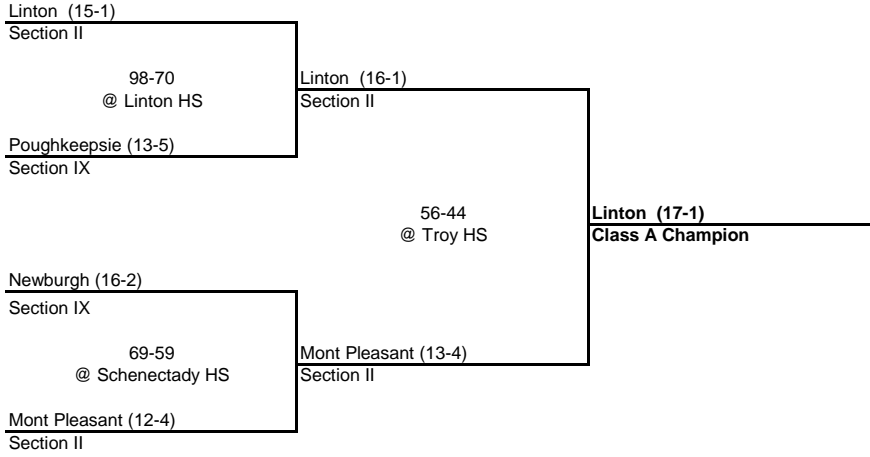

1959 CLASS A INTERSECTIONAL CHAMPIONSHIP

New York State Sections II & IX

SEMI FINAL

FINAL

1959 CLASS B CHAMPIONSHIP

New York State Section II

QUARTERFINAL

SEMI FINAL