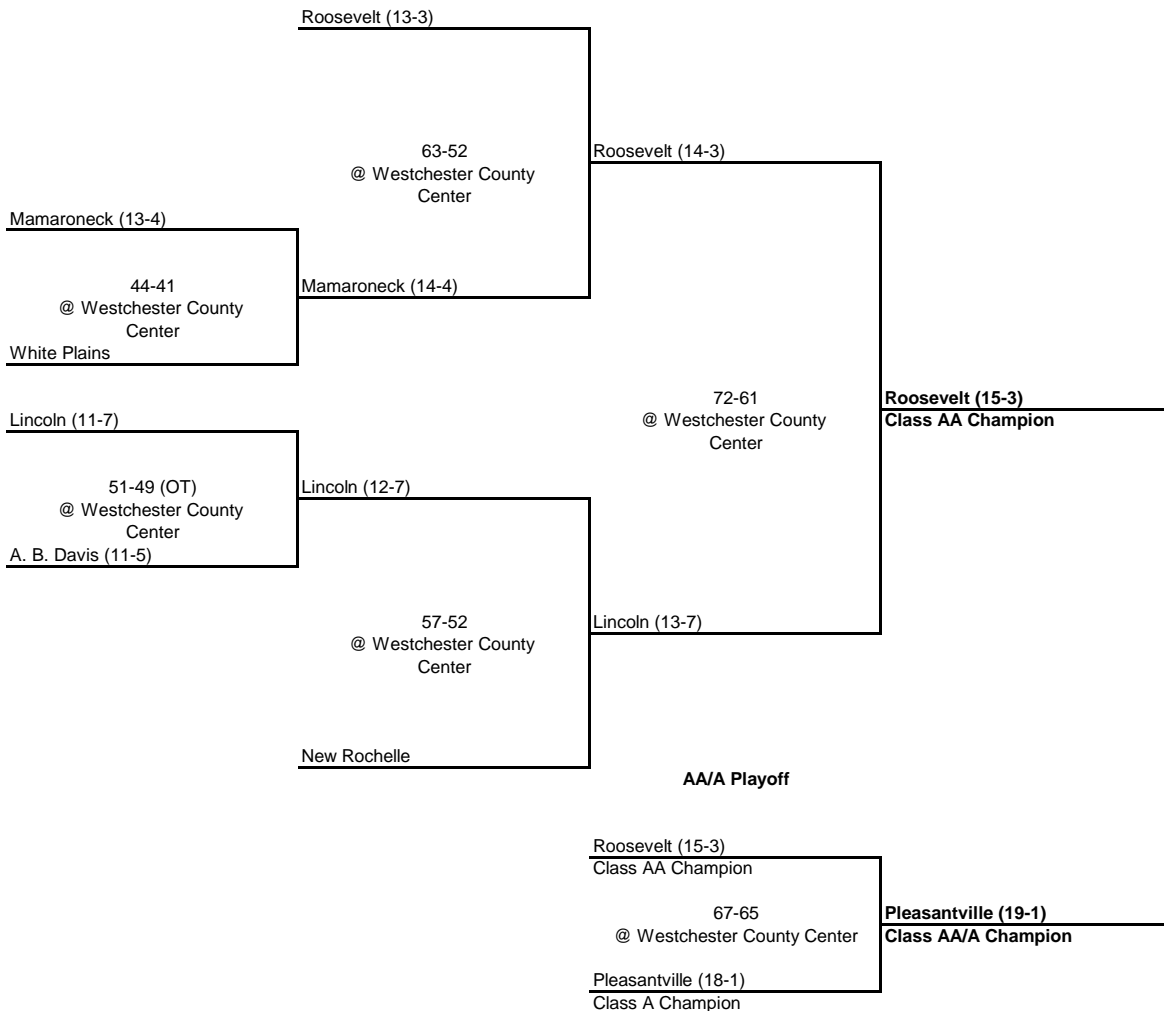

**1960 CLASS AA CHAMPIONSHIP**

**New York State Section I**

QUARTERFINAL

SEMI FINAL

FINAL

**1960 CLASS A CHAMPIONSHIP**

**New York State Section I**

QUARTERFINAL

SEMI FINAL

FINAL

**1960 CLASS B CHAMPIONSHIP**

**New York State Section I**

QUARTERFINAL

SEMI FINAL

FINAL

**1960 CLASS C CHAMPIONSHIP**

**New York State Section I**

QUARTERFINAL

SEMI FINAL

FINAL

---

---

**1960 CLASS D CHAMPIONSHIP**

**New York State Section I**

---

---

QUARTERFINAL

SEMI FINAL

FINAL