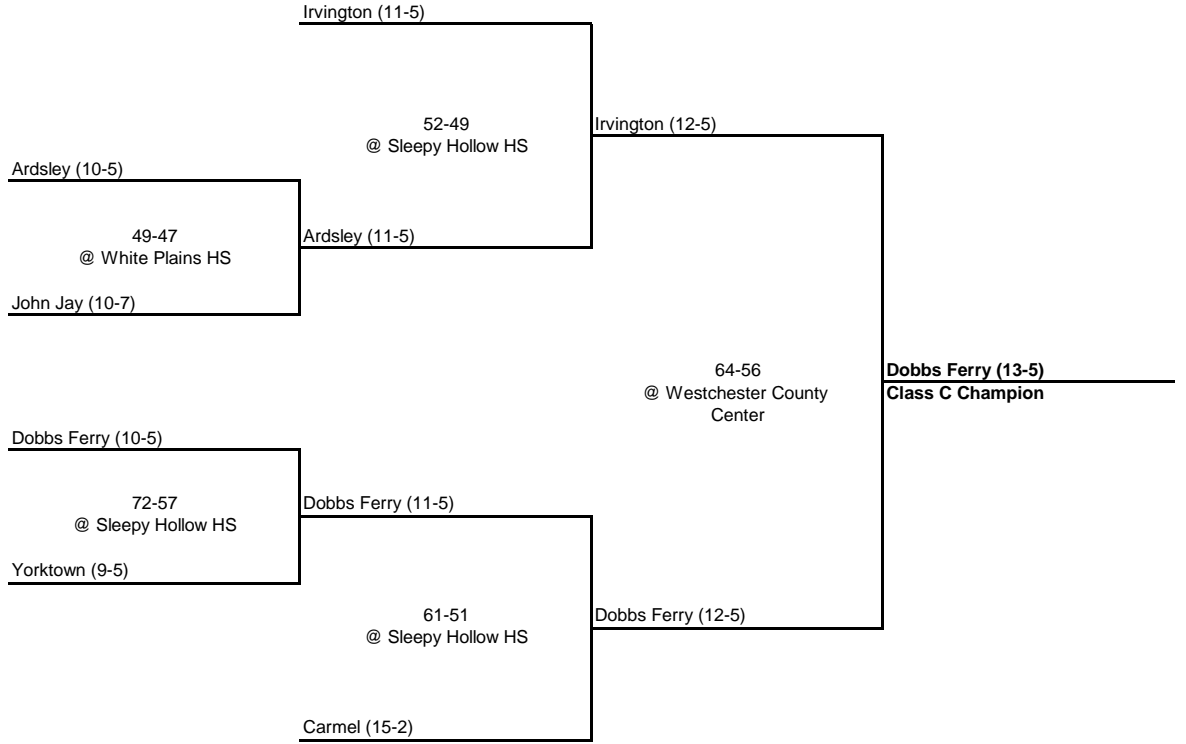

**1960 CLASS AA CHAMPIONSHIP**

**New York State Section I**

QUARTERFINAL

SEMI FINAL

FINAL

**1960 CLASS A CHAMPIONSHIP**

**New York State Section I**

QUARTERFINAL

SEMI FINAL

FINAL

**1960 CLASS B CHAMPIONSHIP**

**New York State Section I**

QUARTERFINAL

SEMI FINAL

FINAL

**1960 CLASS C CHAMPIONSHIP**

**New York State Section I**

QUARTERFINAL

SEMI FINAL

FINAL

---

---

**1960 CLASS D CHAMPIONSHIP**

**New York State Section I**

---

---

QUARTERFINAL

SEMI FINAL

FINAL