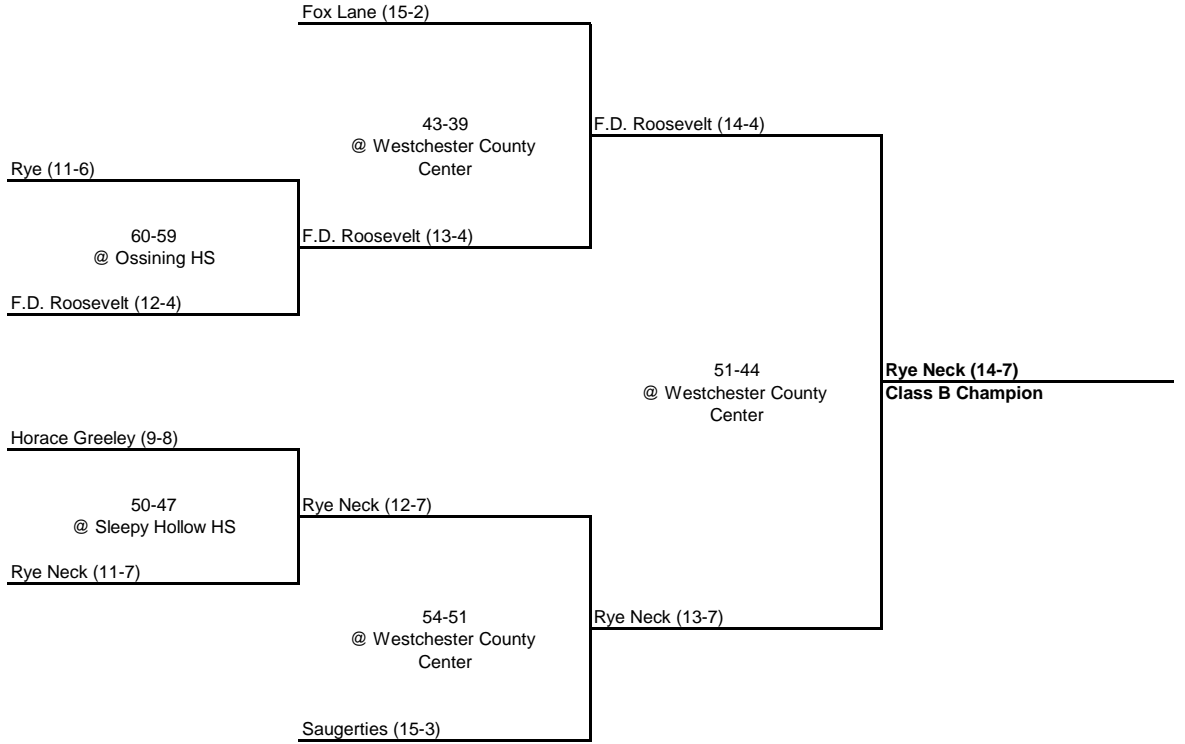

**1960 CLASS AA CHAMPIONSHIP**

**New York State Section I**

QUARTERFINAL

SEMI FINAL

FINAL

**1960 CLASS A CHAMPIONSHIP**

**New York State Section I**

QUARTERFINAL

SEMI FINAL

FINAL

**1960 CLASS B CHAMPIONSHIP**

**New York State Section I**

QUARTERFINAL

SEMI FINAL

FINAL

**1960 CLASS C CHAMPIONSHIP**

**New York State Section I**

QUARTERFINAL

SEMI FINAL

FINAL

---

---

**1960 CLASS D CHAMPIONSHIP**

**New York State Section I**

---

---

QUARTERFINAL

SEMI FINAL

FINAL