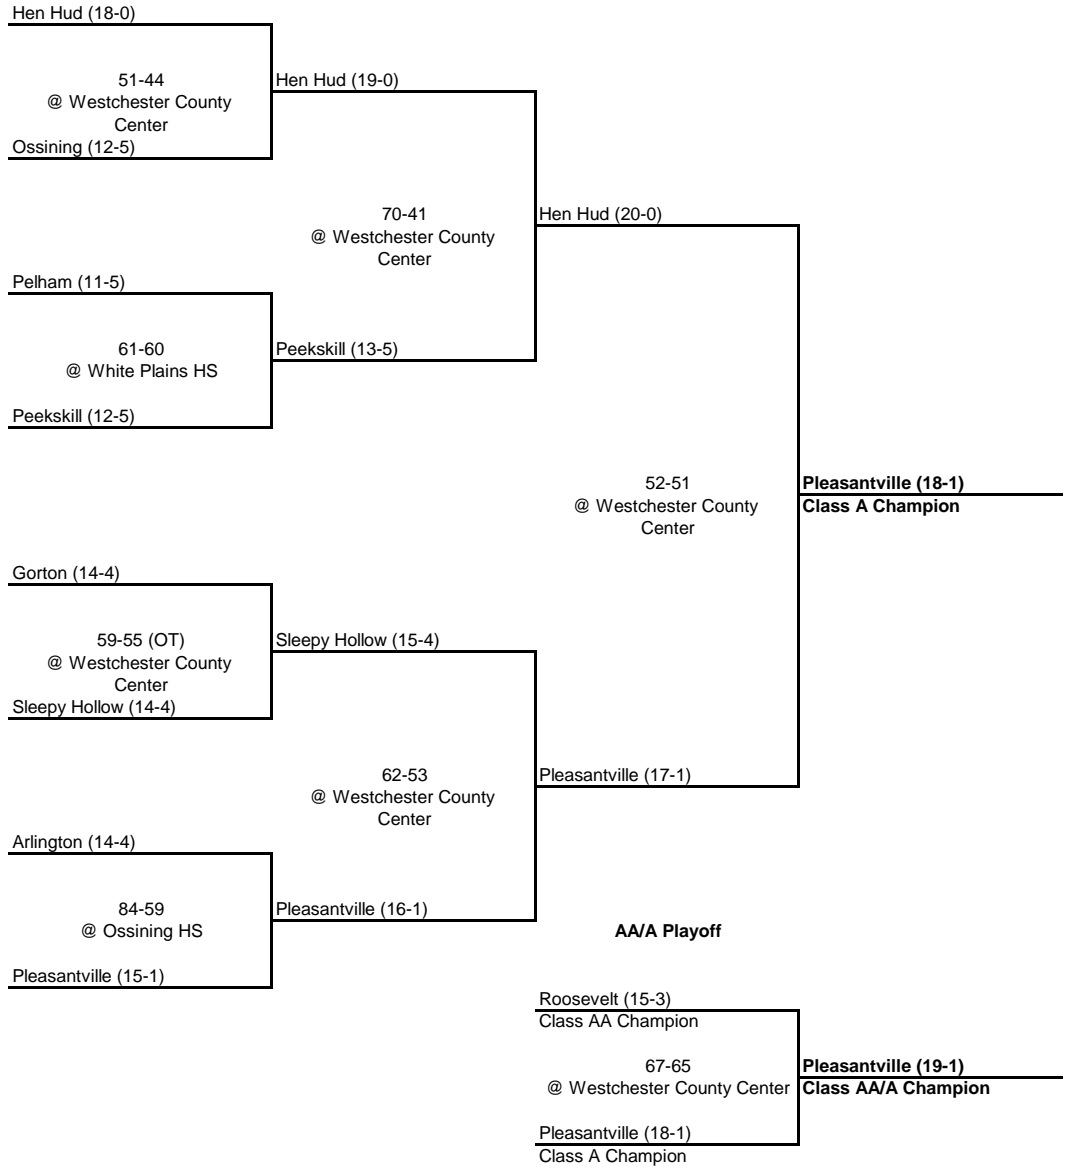

**1960 CLASS AA CHAMPIONSHIP**

**New York State Section I**

QUARTERFINAL

SEMI FINAL

FINAL

**1960 CLASS A CHAMPIONSHIP**

**New York State Section I**

QUARTERFINAL

SEMI FINAL

FINAL

**1960 CLASS B CHAMPIONSHIP**

**New York State Section I**

QUARTERFINAL

SEMI FINAL

FINAL

**1960 CLASS C CHAMPIONSHIP**

**New York State Section I**

QUARTERFINAL

SEMI FINAL

FINAL

---

---

**1960 CLASS D CHAMPIONSHIP**

**New York State Section I**

---

---

QUARTERFINAL

SEMI FINAL

FINAL