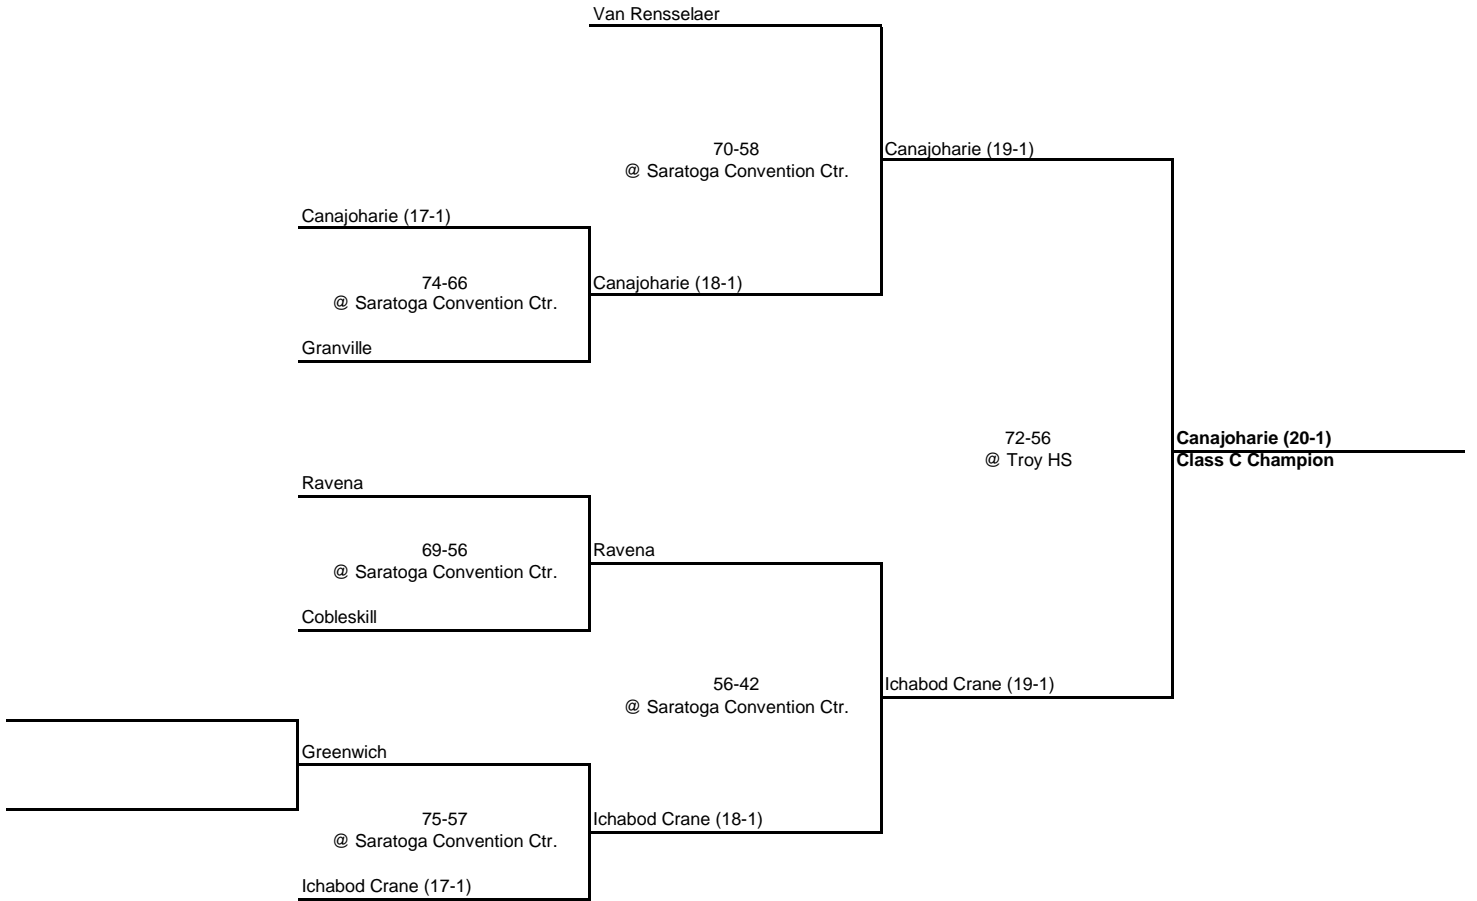

66-25
@ Mechanicville HS

Ballston Spa

Ballston Spa

1960 CLASS C CHAMPIONSHIP

New York State Section II

QUARTERFINAL

SEMI FINAL

FINAL

SEMI FINAL

FINAL