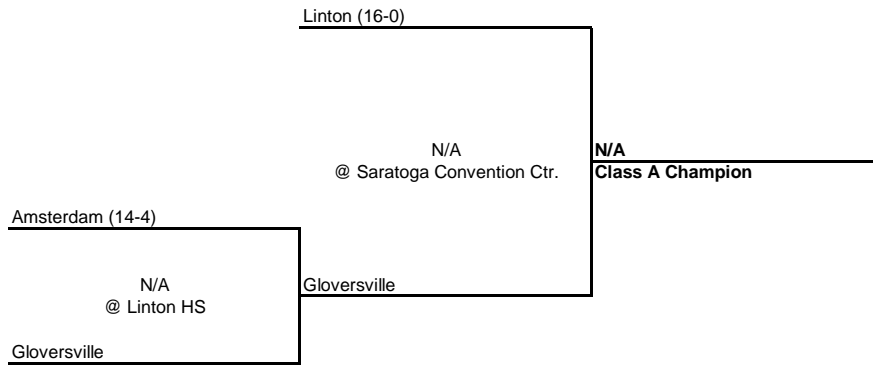

1960 CLASS A CHAMPIONSHIP

New York State Section II

SEMI FINAL

FINAL

NOTE: The "A" Tournament was never played as Linton declined to take part in a proposed Class A/B playoff. Linton was banned for 2 years from participating in post season competition. The ban was later reviewed and ultimately lifted. An A/B playoff was instituted following the 1960-61 season.

1960 CLASS B CHAMPIONSHIP

New York State Section II

QUARTERFINAL

SEMI FINAL

FINAL

Mechanicville (13-5)

61-60
@ Troy HS

Niskayuna