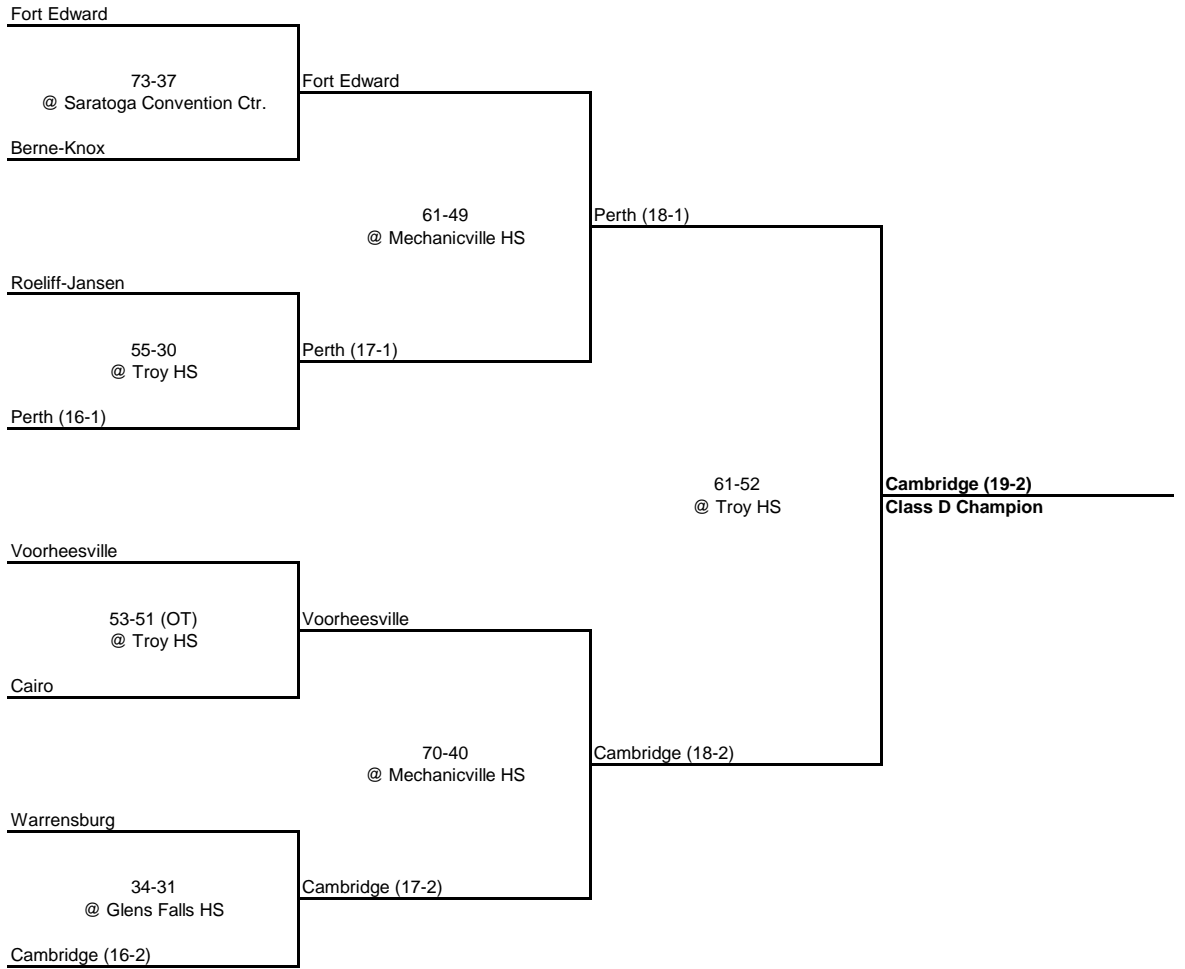

1960 CLASS D CHAMPIONSHIP

New York State Section II

QUARTERFINAL

SEMI FINAL

FINAL