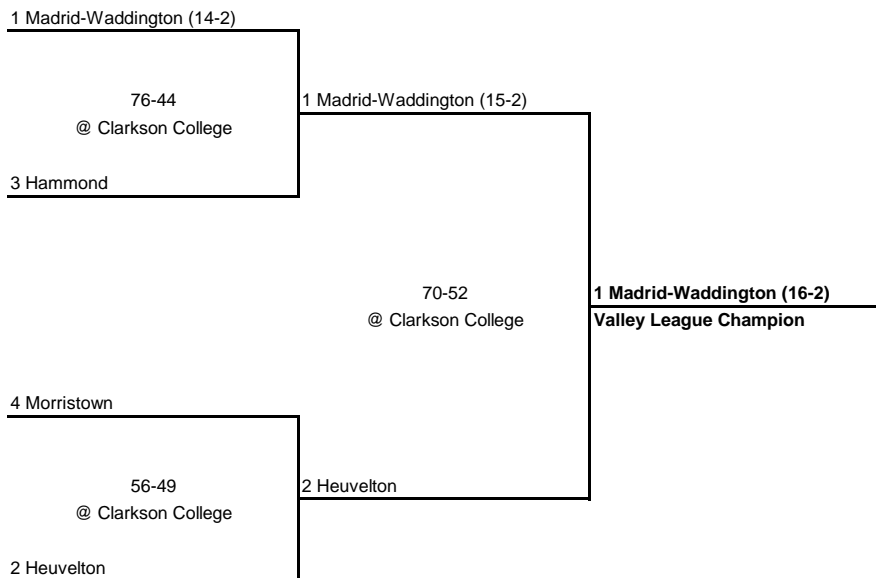

1960 SECTION X CHAMPIONSHIP

New York State Section X

SEMI FINAL

FINAL

1960 NORTHERN ATLANTIC CHAMPIONSHIP

New York State Section X

SEMI FINAL

FINAL

1960 VALLEY LEAGUE CHAMPIONSHIP

New York State Section X

SEMI FINAL

FINAL

1960 OSWEGATCHIE LEAGUE CHAMPIONSHIP

New York State Section X

SEMI FINAL

FINAL

1960 FRANKLIN-ST. LAWRENCE LEAGUE CHAMPIONSHIP

New York State Section X

SEMI FINAL

FINAL