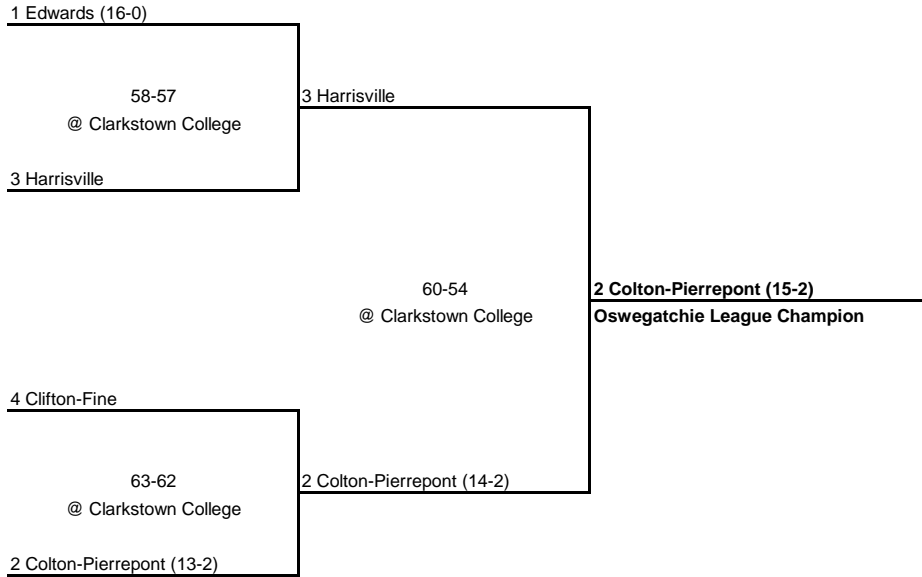

1960 SECTION X CHAMPIONSHIP

New York State Section X

SEMI FINAL

FINAL

1960 NORTHERN ATLANTIC CHAMPIONSHIP

New York State Section X

SEMI FINAL

FINAL

1960 VALLEY LEAGUE CHAMPIONSHIP

New York State Section X

SEMI FINAL

FINAL

1960 OSWEGATCHIE LEAGUE CHAMPIONSHIP

New York State Section X

SEMI FINAL

FINAL

1960 FRANKLIN-ST. LAWRENCE LEAGUE CHAMPIONSHIP

New York State Section X

SEMI FINAL

FINAL