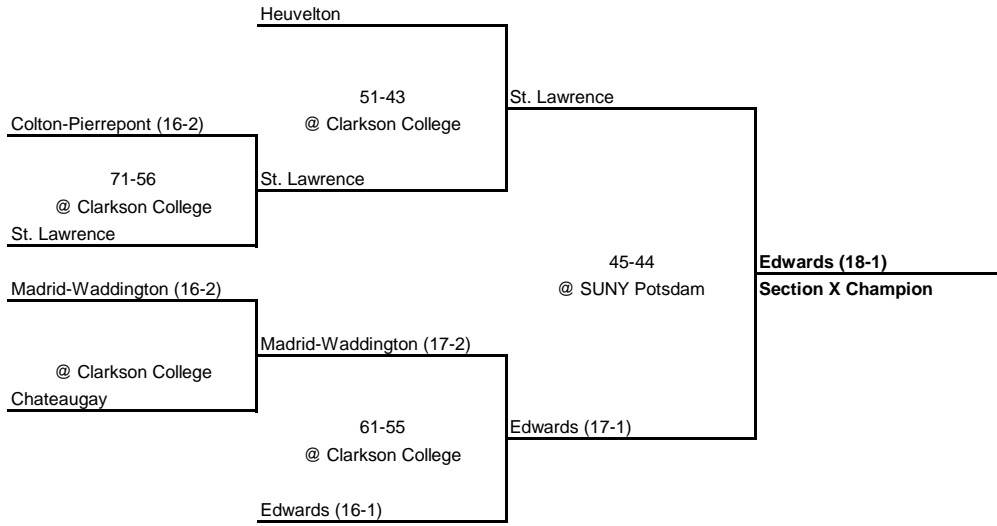

1960 SECTION X CHAMPIONSHIP

New York State Section X

SEMI FINAL

FINAL

1960 NORTHERN ATLANTIC CHAMPIONSHIP

New York State Section X

SEMI FINAL

FINAL

1960 VALLEY LEAGUE CHAMPIONSHIP

New York State Section X

SEMI FINAL

FINAL

1960 OSWEGATCHIE LEAGUE CHAMPIONSHIP

New York State Section X

SEMI FINAL

FINAL

1960 FRANKLIN-ST. LAWRENCE LEAGUE CHAMPIONSHIP

New York State Section X

SEMI FINAL

FINAL