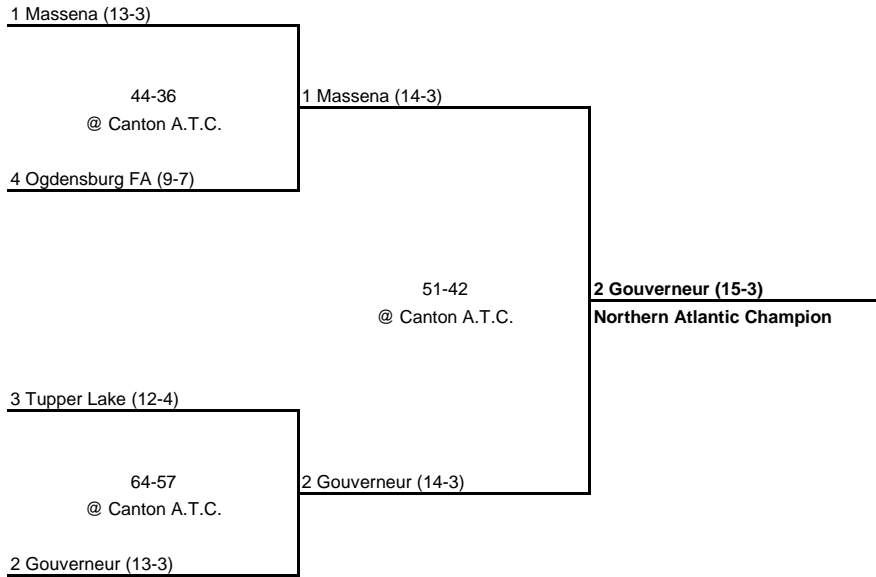

1960 SECTION X CHAMPIONSHIP

New York State Section X

SEMI FINAL

FINAL

1960 NORTHERN ATLANTIC CHAMPIONSHIP

New York State Section X

SEMI FINAL

FINAL

1960 VALLEY LEAGUE CHAMPIONSHIP

New York State Section X

SEMI FINAL

FINAL

1960 OSWEGATCHIE LEAGUE CHAMPIONSHIP

New York State Section X

SEMI FINAL

FINAL

1960 FRANKLIN-ST. LAWRENCE LEAGUE CHAMPIONSHIP

New York State Section X

SEMI FINAL

FINAL