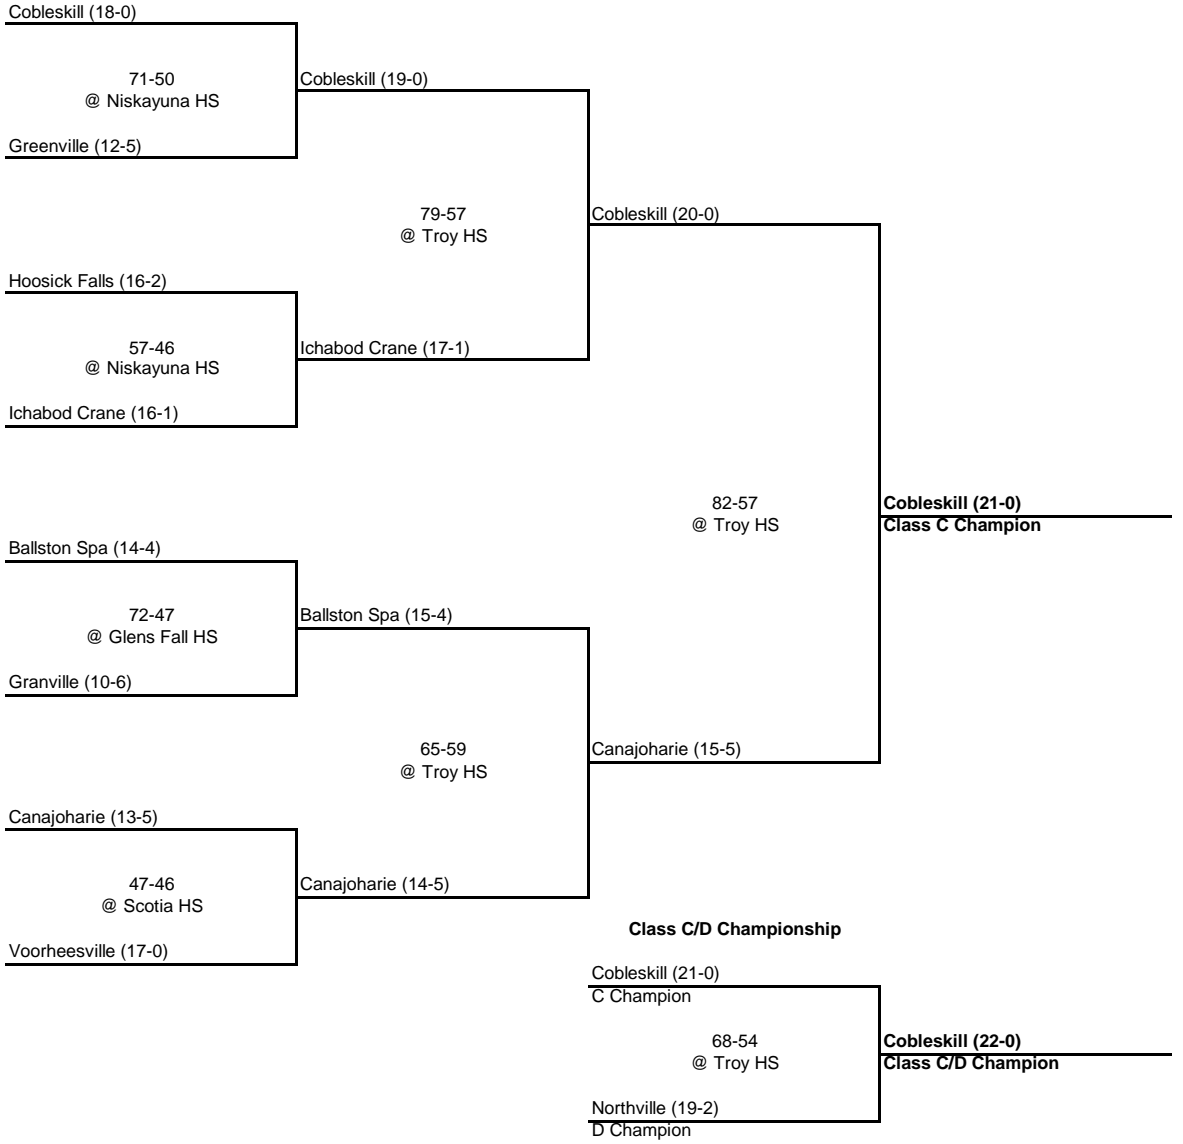

1962 CLASS C CHAMPIONSHIP

New York State Section II

QUARTERFINAL

SEMI FINAL

FINAL