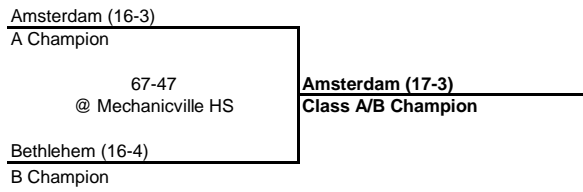

A/B Championship