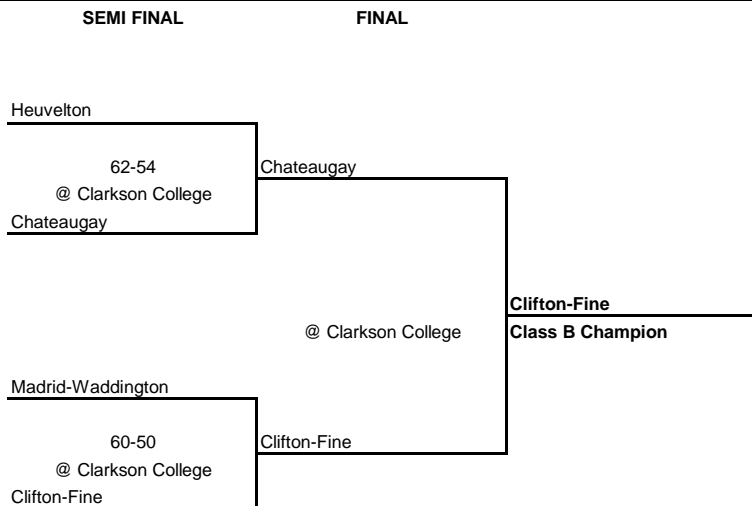

1962 CLASS A CHAMPIONSHIP

New York State Section X

1962 CLASS B CHAMPIONSHIP

New York State Section X

1962 CLASS C CHAMPIONSHIP

New York State Section X

QUARTERFINAL

SEMI FINAL

FINAL

1962 NORTHERN ATLANTIC CHAMPIONSHIP

New York State Section X

SEMI FINAL

FINAL

1962 VALLEY LEAGUE CHAMPIONSHIP

New York State Section X

SEMI FINAL

FINAL

1962 OSWEGATCHIE LEAGUE CHAMPIONSHIP

New York State Section X

SEMI FINAL

FINAL