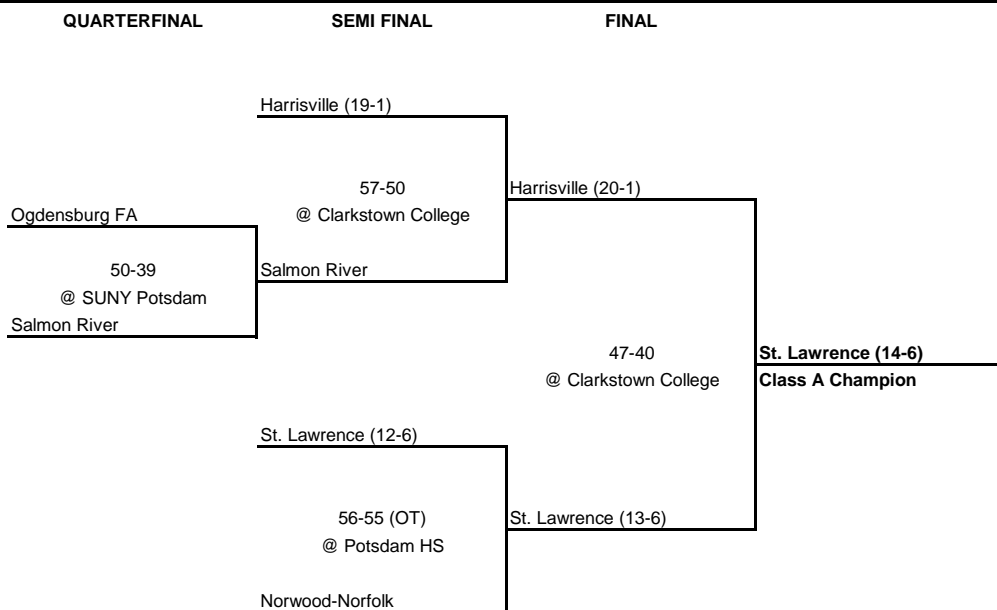

1962 CLASS A CHAMPIONSHIP

New York State Section X

1962 CLASS B CHAMPIONSHIP

New York State Section X

1962 CLASS C CHAMPIONSHIP

New York State Section X

QUARTERFINAL

SEMI FINAL

FINAL

1962 NORTHERN ATLANTIC CHAMPIONSHIP

New York State Section X

SEMI FINAL

FINAL

1962 VALLEY LEAGUE CHAMPIONSHIP

New York State Section X

SEMI FINAL

FINAL

1962 OSWEGATCHIE LEAGUE CHAMPIONSHIP

New York State Section X

SEMI FINAL

FINAL