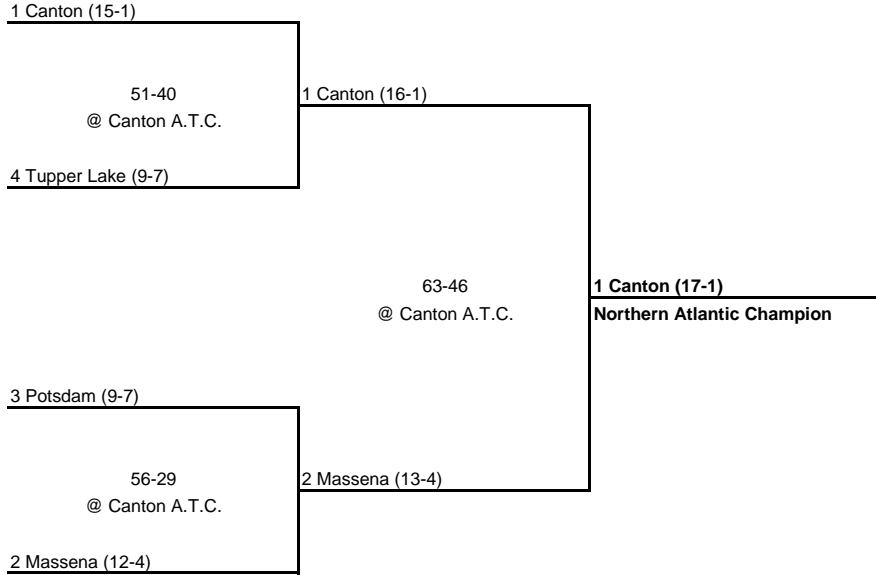

FINAL

1962 NORTHERN ATLANTIC CHAMPIONSHIP

New York State Section X

SEMI FINAL

FINAL

1962 VALLEY LEAGUE CHAMPIONSHIP

New York State Section X

SEMI FINAL

FINAL

1962 OSWEGATCHIE LEAGUE CHAMPIONSHIP

New York State Section X

SEMI FINAL

FINAL