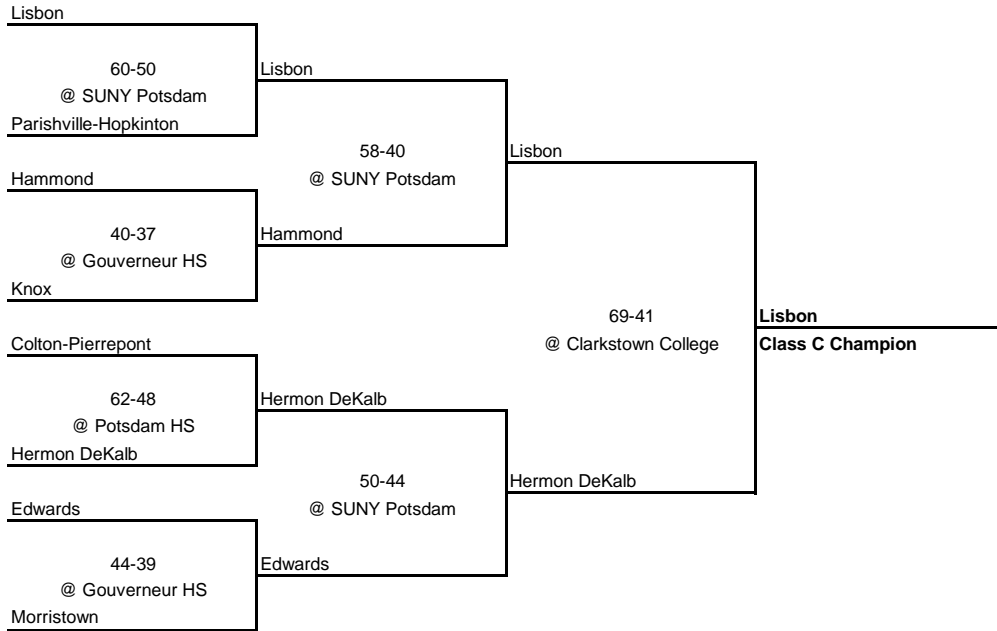

1962 CLASS A CHAMPIONSHIP

New York State Section X

1962 CLASS B CHAMPIONSHIP

New York State Section X

1962 CLASS C CHAMPIONSHIP

New York State Section X

QUARTERFINAL

SEMI FINAL

FINAL

1962 NORTHERN ATLANTIC CHAMPIONSHIP

New York State Section X

SEMI FINAL

FINAL

1962 VALLEY LEAGUE CHAMPIONSHIP

New York State Section X

SEMI FINAL

FINAL

1962 OSWEGATCHIE LEAGUE CHAMPIONSHIP

New York State Section X

SEMI FINAL

FINAL