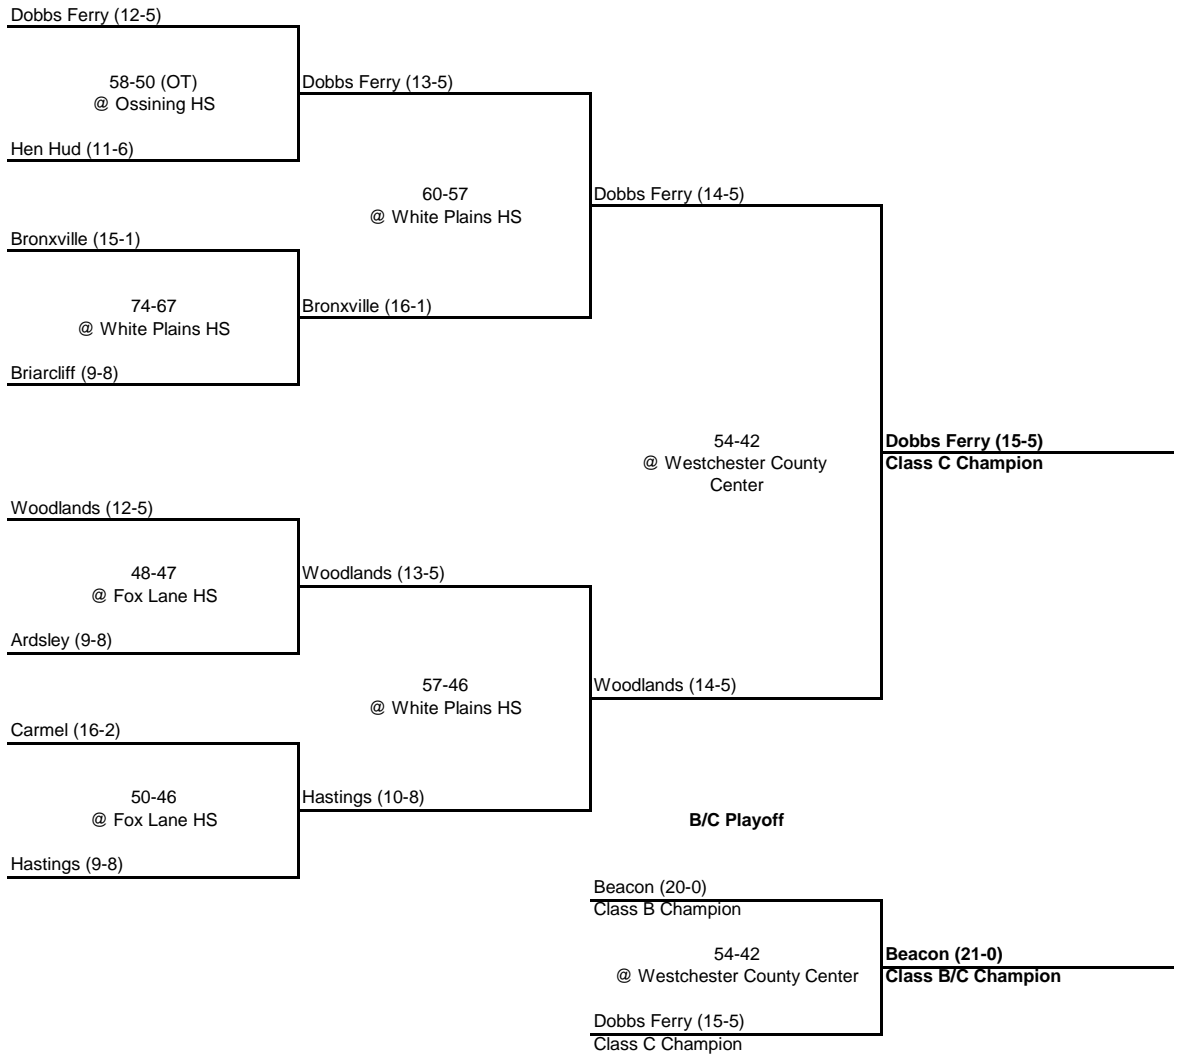

## New York State Section I

QUARTERFINAL

SEMI FINAL

FINAL

---

---

**New York State Section I**

---

---

QUARTERFINAL

SEMI FINAL

FINAL

---

---

**New York State Section I**

---

---

QUARTERFINAL

SEMI FINAL

FINAL

**1963 CLASS D CHAMPIONSHIP**

**New York State Section I**

ROUND 1

QUARTERFINAL