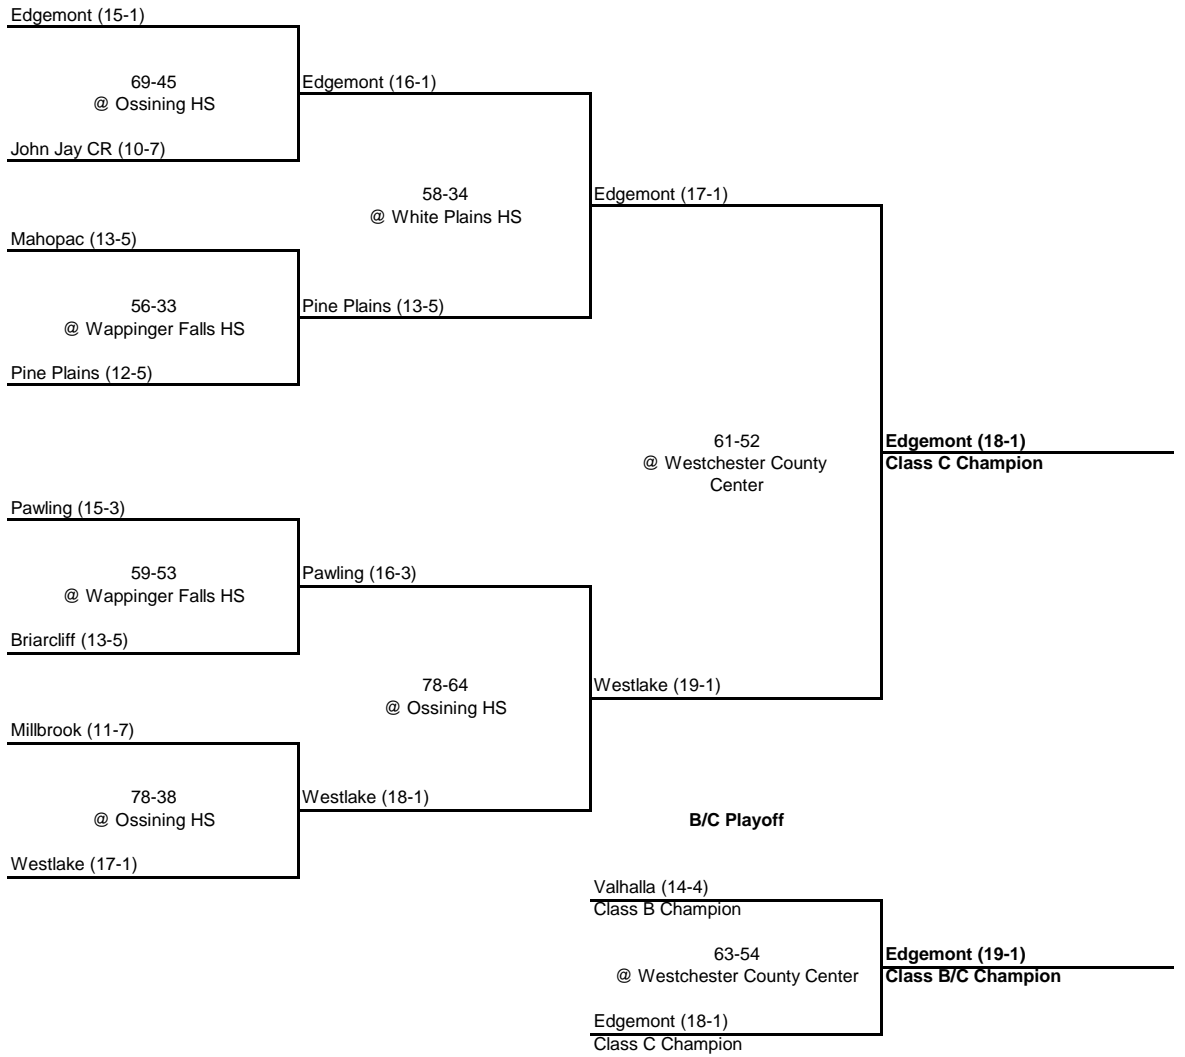

## New York State Section I

---

---

QUARTERFINAL

SEMI FINAL

FINAL

---

---