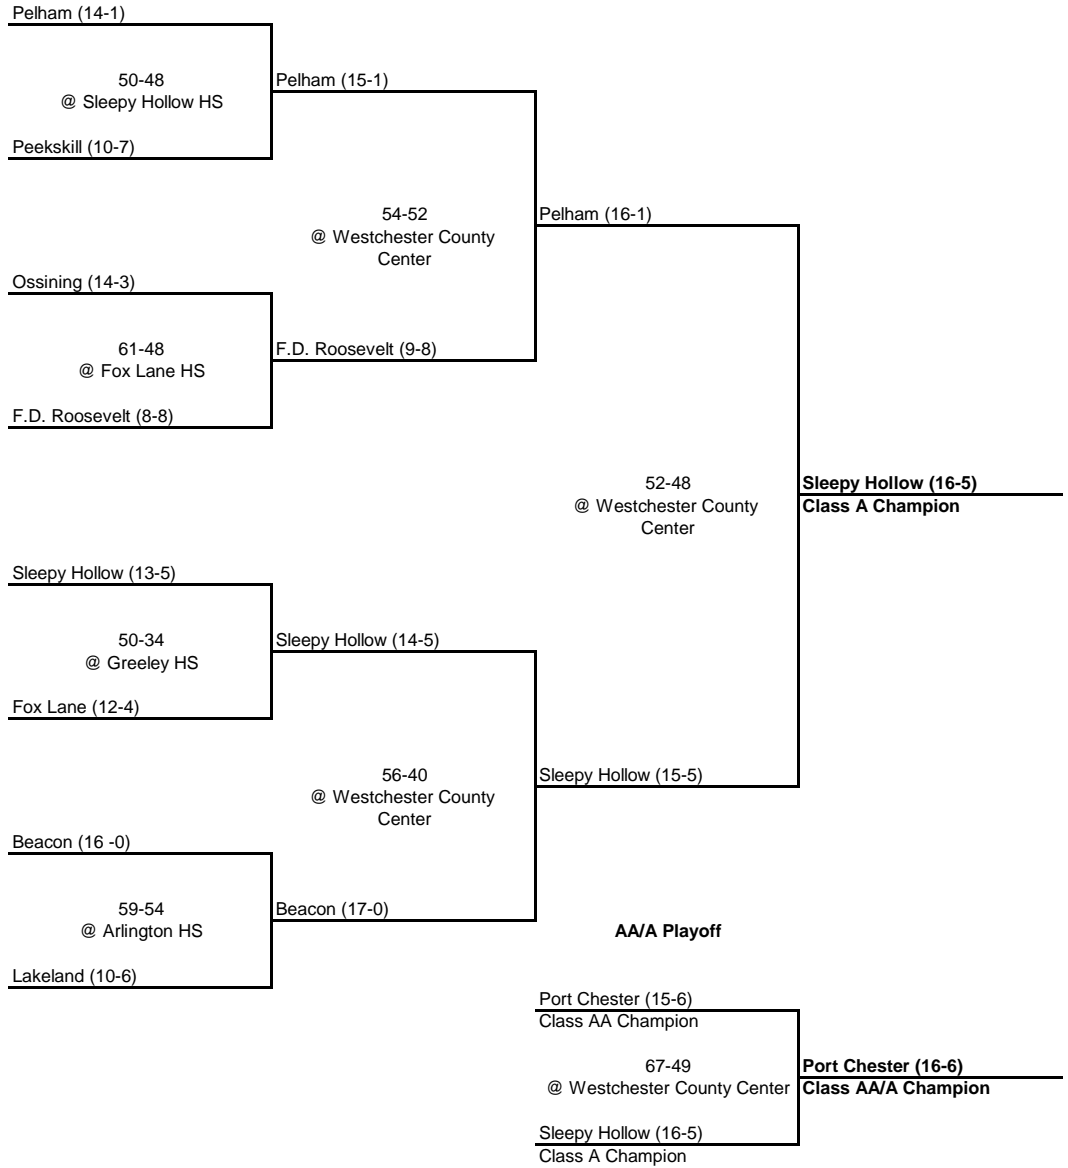

**1964 CLASS AA CHAMPIONSHIP**

**New York State Section I**

QUARTERFINAL

SEMI FINAL

FINAL

**1964 CLASS A CHAMPIONSHIP**

**New York State Section I**

QUARTERFINAL

SEMI FINAL

FINAL

**1964 CLASS B CHAMPIONSHIP**

**New York State Section I**

QUARTERFINAL

SEMI FINAL

FINAL

---

## New York State Section I

---

---

QUARTERFINAL

SEMI FINAL

FINAL

---

---