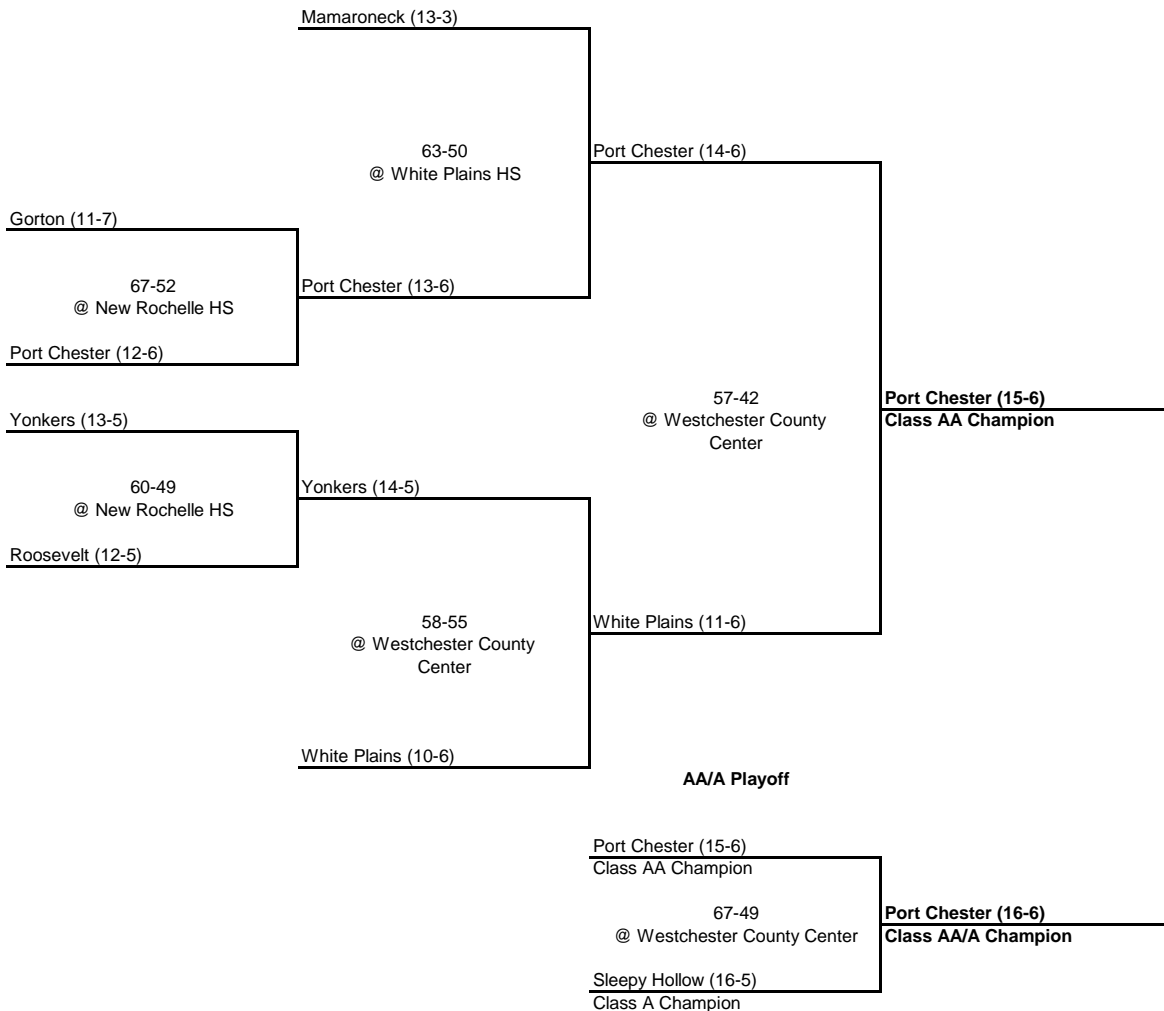

**1964 CLASS AA CHAMPIONSHIP**

**New York State Section I**

QUARTERFINAL

SEMI FINAL

FINAL

**1964 CLASS A CHAMPIONSHIP**

**New York State Section I**

QUARTERFINAL

SEMI FINAL

FINAL

**1964 CLASS B CHAMPIONSHIP**

**New York State Section I**

QUARTERFINAL

SEMI FINAL

FINAL

---