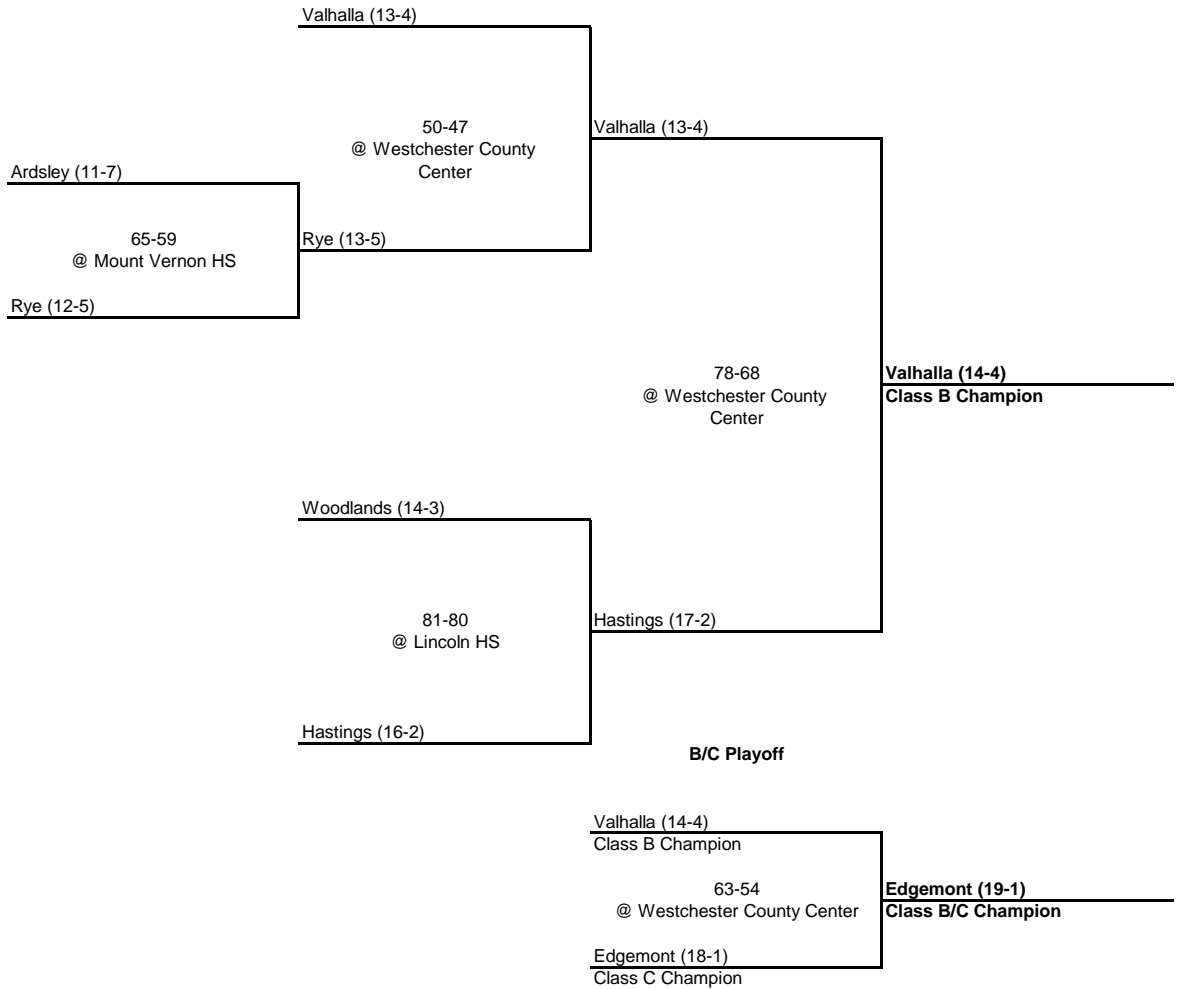

SEMI FINAL

FINAL

**1964 CLASS B CHAMPIONSHIP**

**New York State Section I**

QUARTERFINAL

SEMI FINAL

FINAL

---

## New York State Section I

---

---

QUARTERFINAL

SEMI FINAL

FINAL

---

---