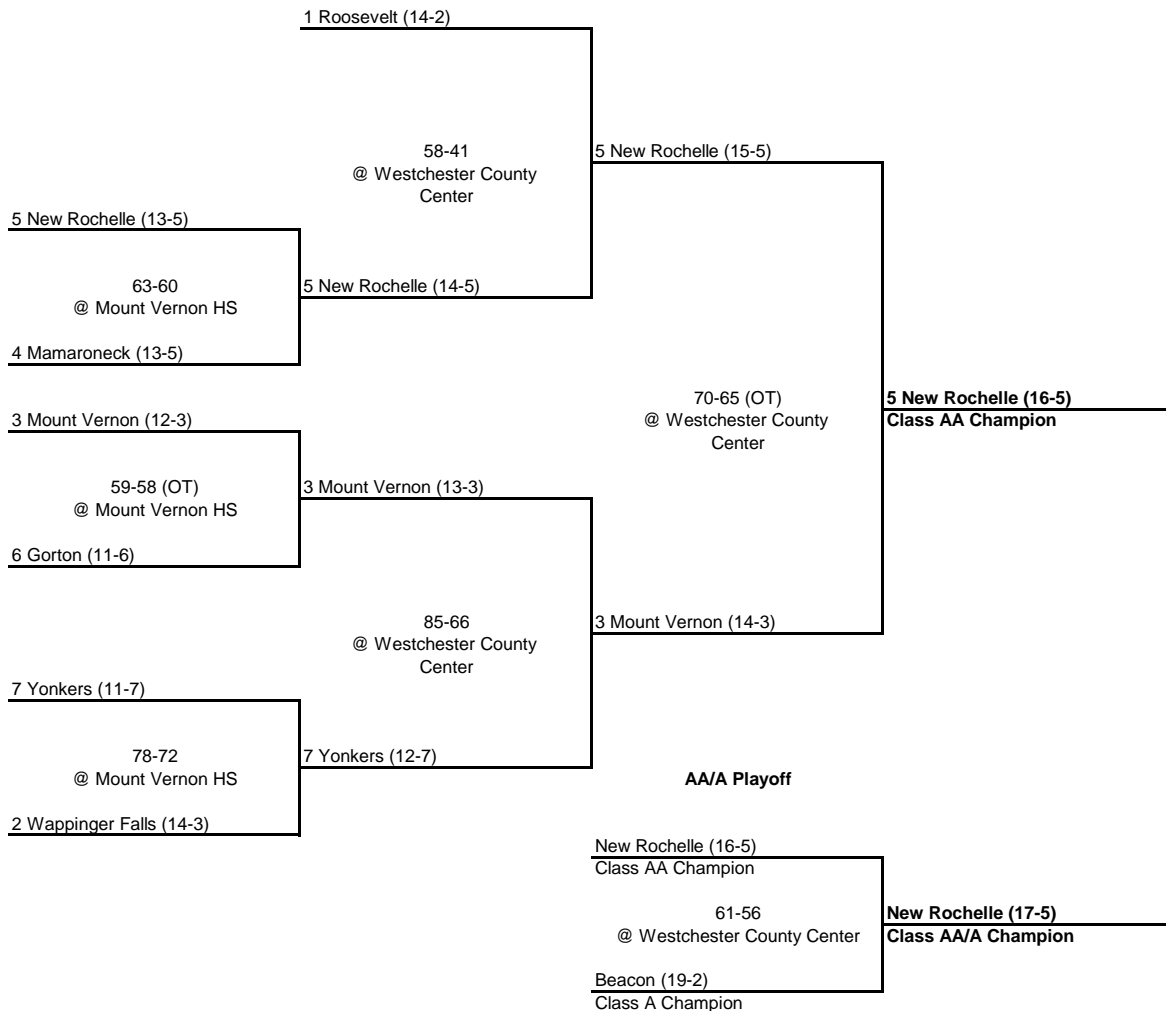

1965 CLASS AA CHAMPIONSHIP

New York State Section I

QUARTERFINAL

SEMI FINAL

FINAL

1965 CLASS A CHAMPIONSHIP

New York State Section I

QUARTERFINAL

SEMI FINAL

FINAL

1965 CLASS B CHAMPIONSHIP

New York State Section I

QUARTERFINAL

SEMI FINAL

FINAL

1965 CLASS C CHAMPIONSHIP

New York State Section I

QUARTERFINAL

SEMI FINAL

FINAL

1965 CLASS D CHAMPIONSHIP

New York State Section I

QUARTERFINAL

SEMI FINAL