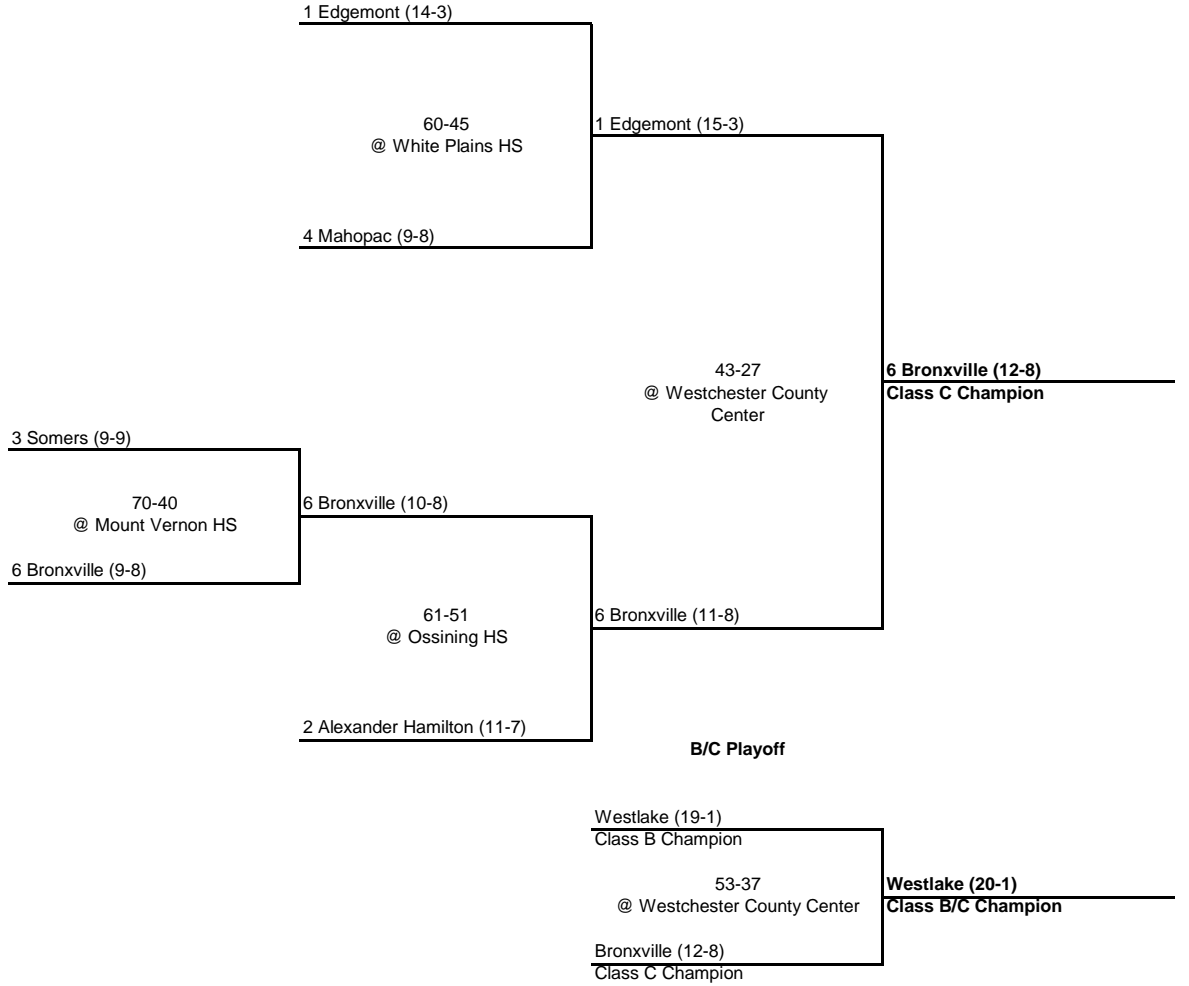

1965 CLASS AA CHAMPIONSHIP

New York State Section I

QUARTERFINAL

SEMI FINAL

FINAL

1965 CLASS A CHAMPIONSHIP

New York State Section I

QUARTERFINAL

SEMI FINAL

FINAL

1965 CLASS B CHAMPIONSHIP

New York State Section I

QUARTERFINAL

SEMI FINAL

FINAL

1965 CLASS C CHAMPIONSHIP

New York State Section I

QUARTERFINAL

SEMI FINAL

FINAL

1965 CLASS D CHAMPIONSHIP

New York State Section I

QUARTERFINAL

SEMI FINAL