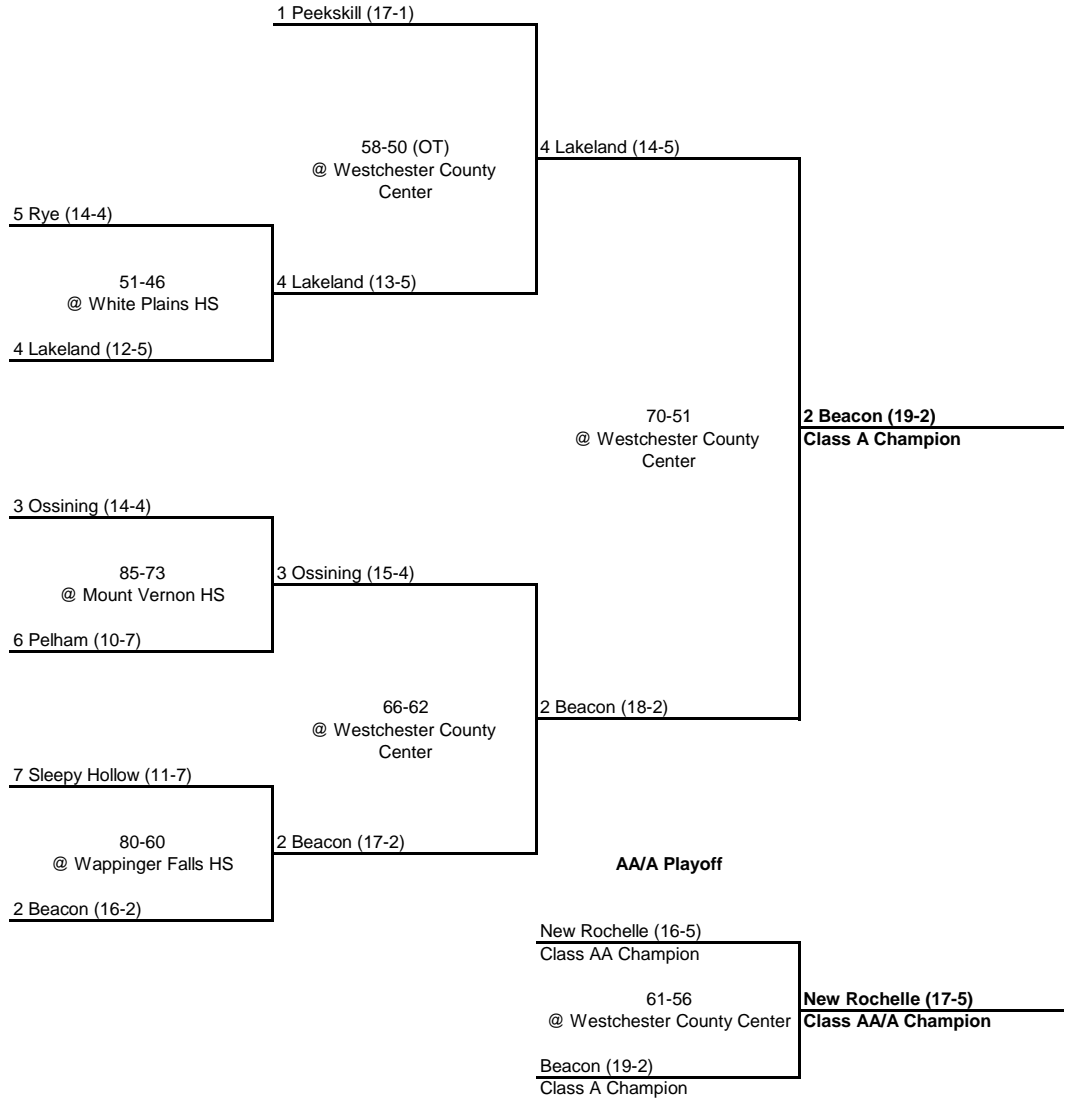

1965 CLASS AA CHAMPIONSHIP

New York State Section I

QUARTERFINAL

SEMI FINAL

FINAL

1965 CLASS A CHAMPIONSHIP

New York State Section I

QUARTERFINAL

SEMI FINAL

FINAL

1965 CLASS B CHAMPIONSHIP

New York State Section I

QUARTERFINAL

SEMI FINAL

FINAL

1965 CLASS C CHAMPIONSHIP

New York State Section I

QUARTERFINAL

SEMI FINAL

FINAL

1965 CLASS D CHAMPIONSHIP

New York State Section I

QUARTERFINAL

SEMI FINAL