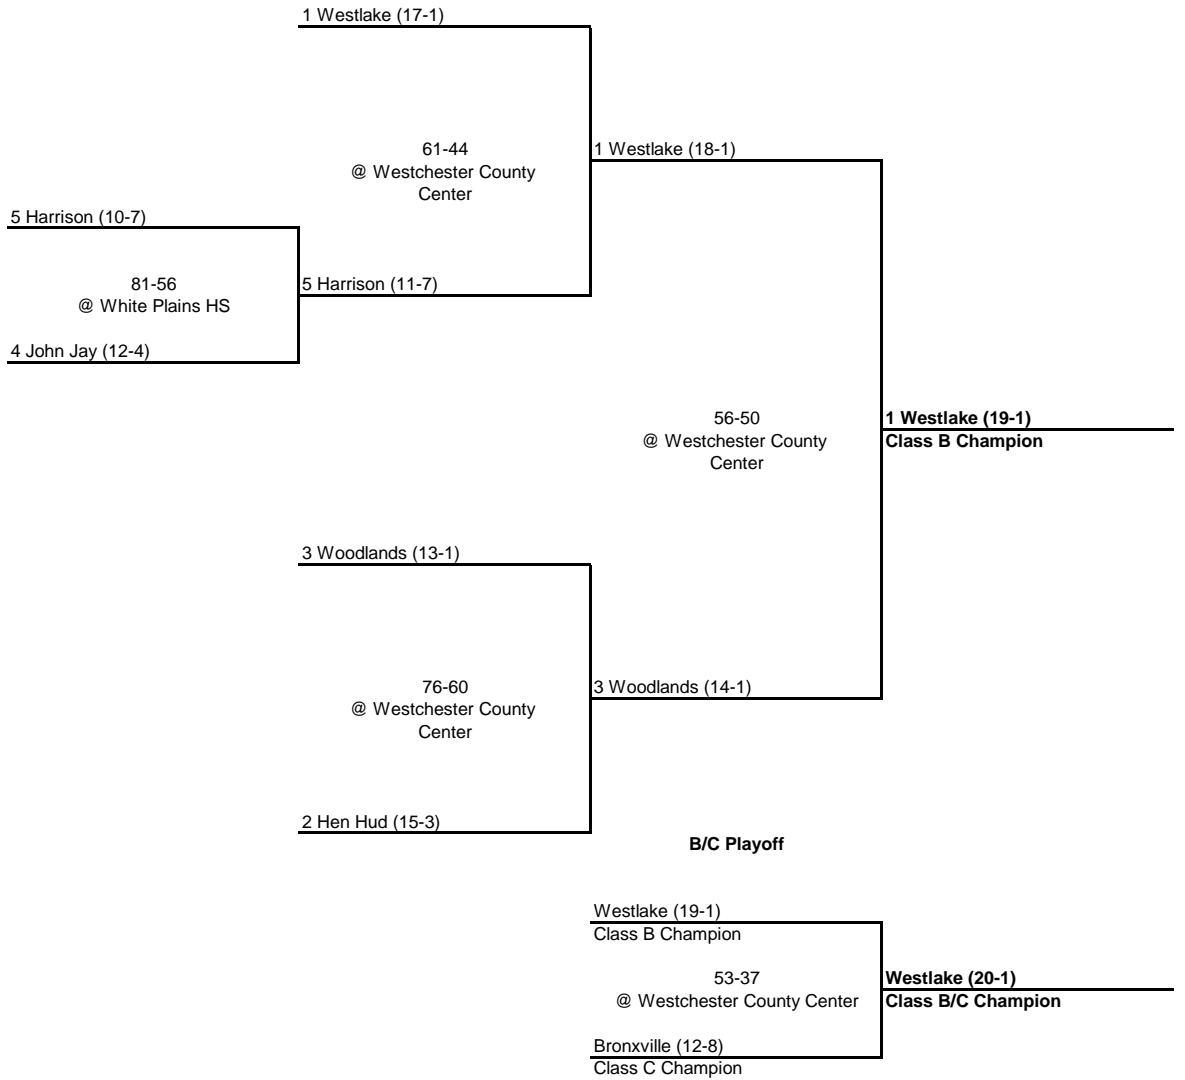

1965 CLASS AA CHAMPIONSHIP

New York State Section I

QUARTERFINAL

SEMI FINAL

FINAL

1965 CLASS A CHAMPIONSHIP

New York State Section I

QUARTERFINAL

SEMI FINAL

FINAL

1965 CLASS B CHAMPIONSHIP

New York State Section I

QUARTERFINAL

SEMI FINAL

FINAL

1965 CLASS C CHAMPIONSHIP

New York State Section I

QUARTERFINAL

SEMI FINAL

FINAL

1965 CLASS D CHAMPIONSHIP

New York State Section I

QUARTERFINAL

SEMI FINAL