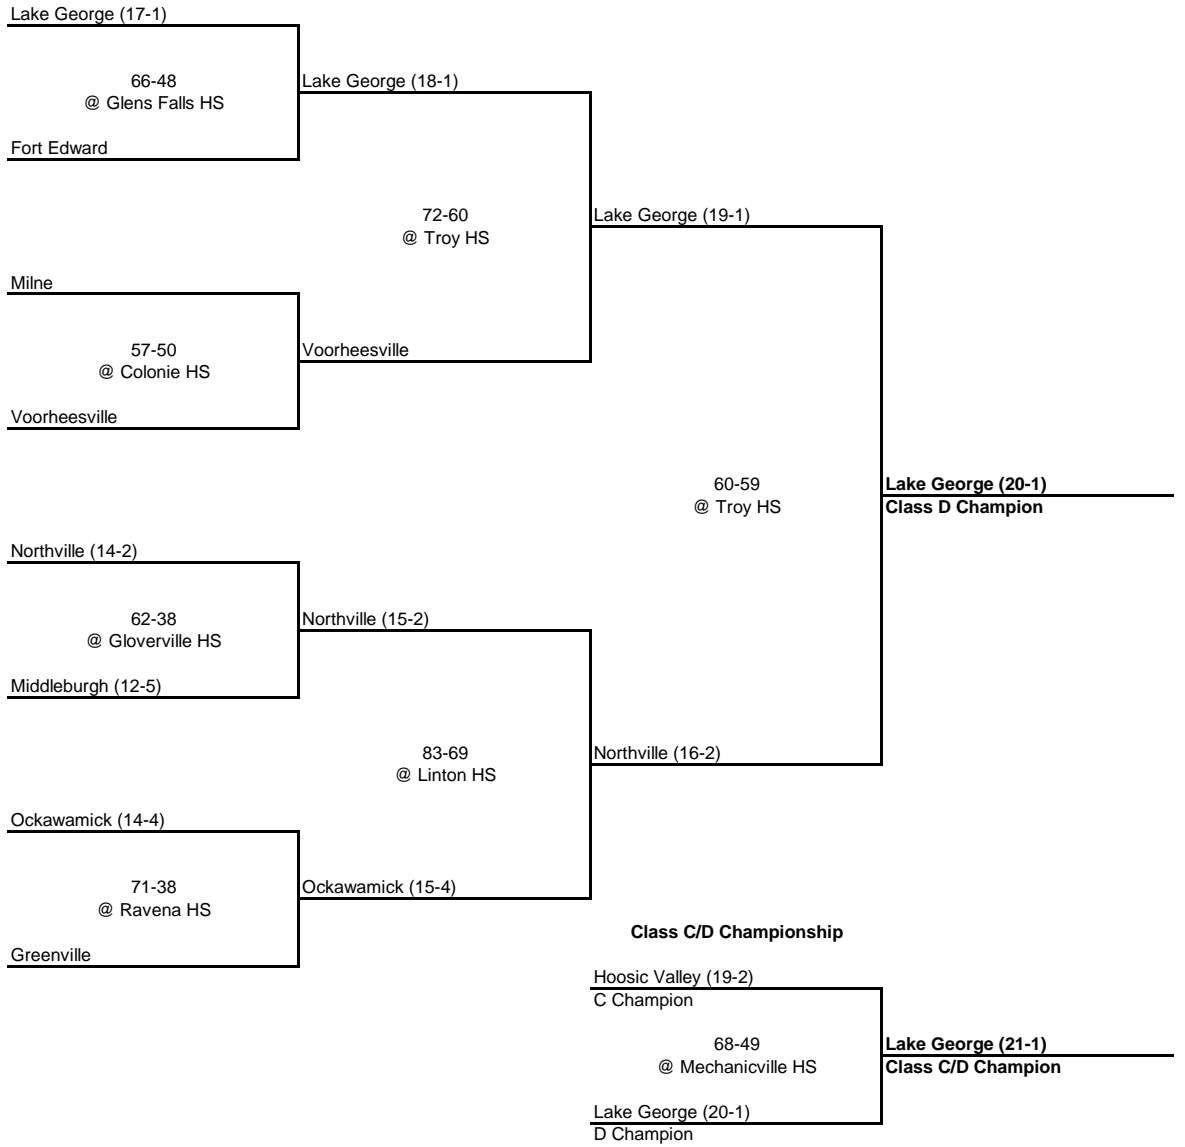

1965 CLASS D CHAMPIONSHIP

New York State Section II

QUARTERFINAL

SEMI FINAL

FINAL