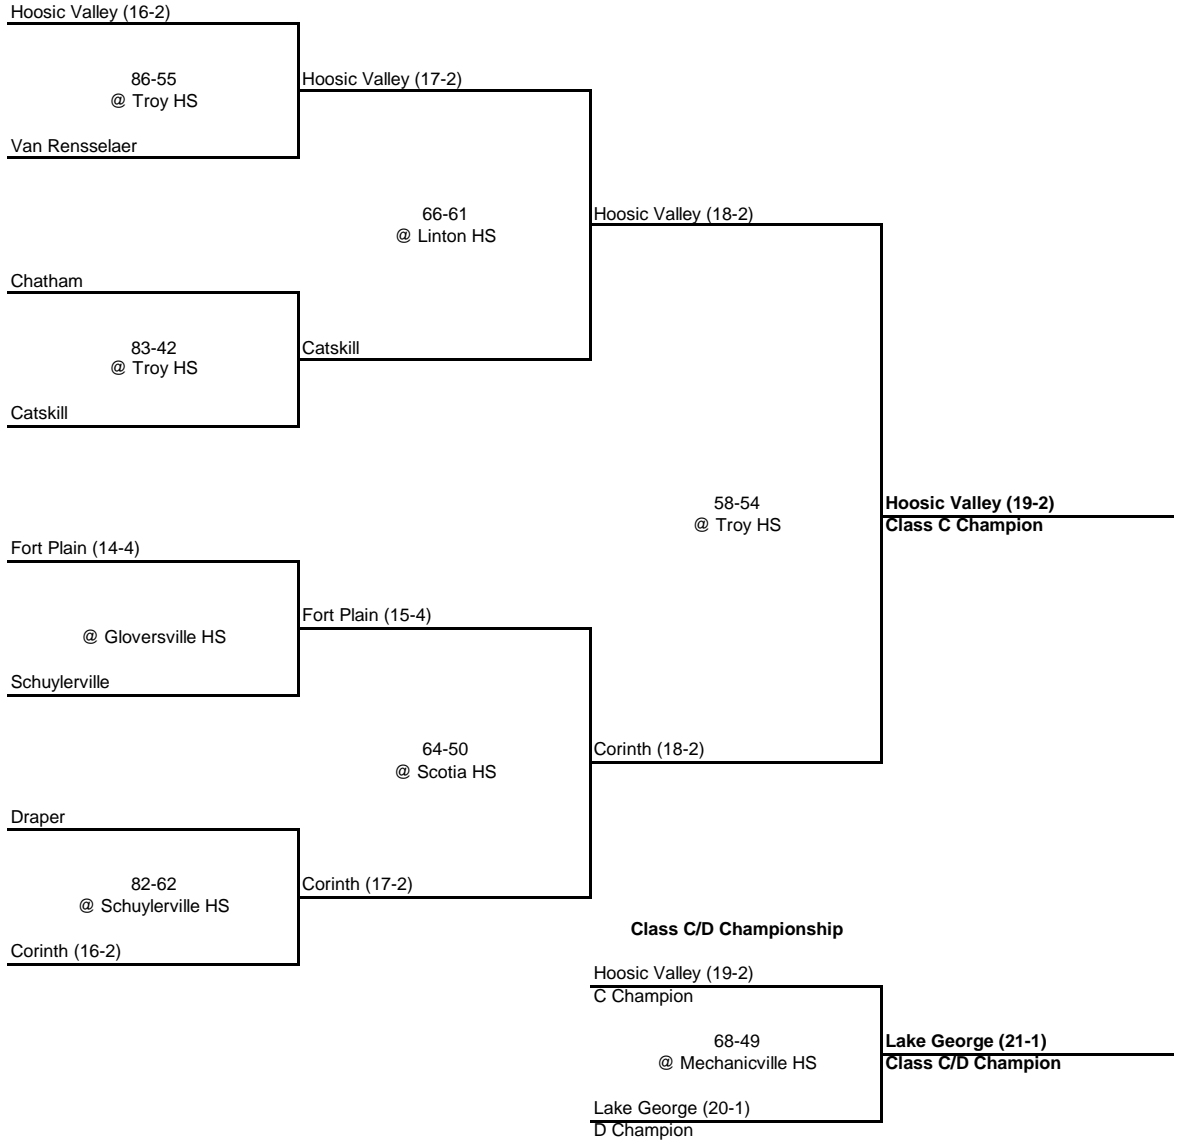

B Champion

1965 CLASS C CHAMPIONSHIP

New York State Section II

QUARTERFINAL

SEMI FINAL

FINAL

1965 CLASS D CHAMPIONSHIP

New York State Section II