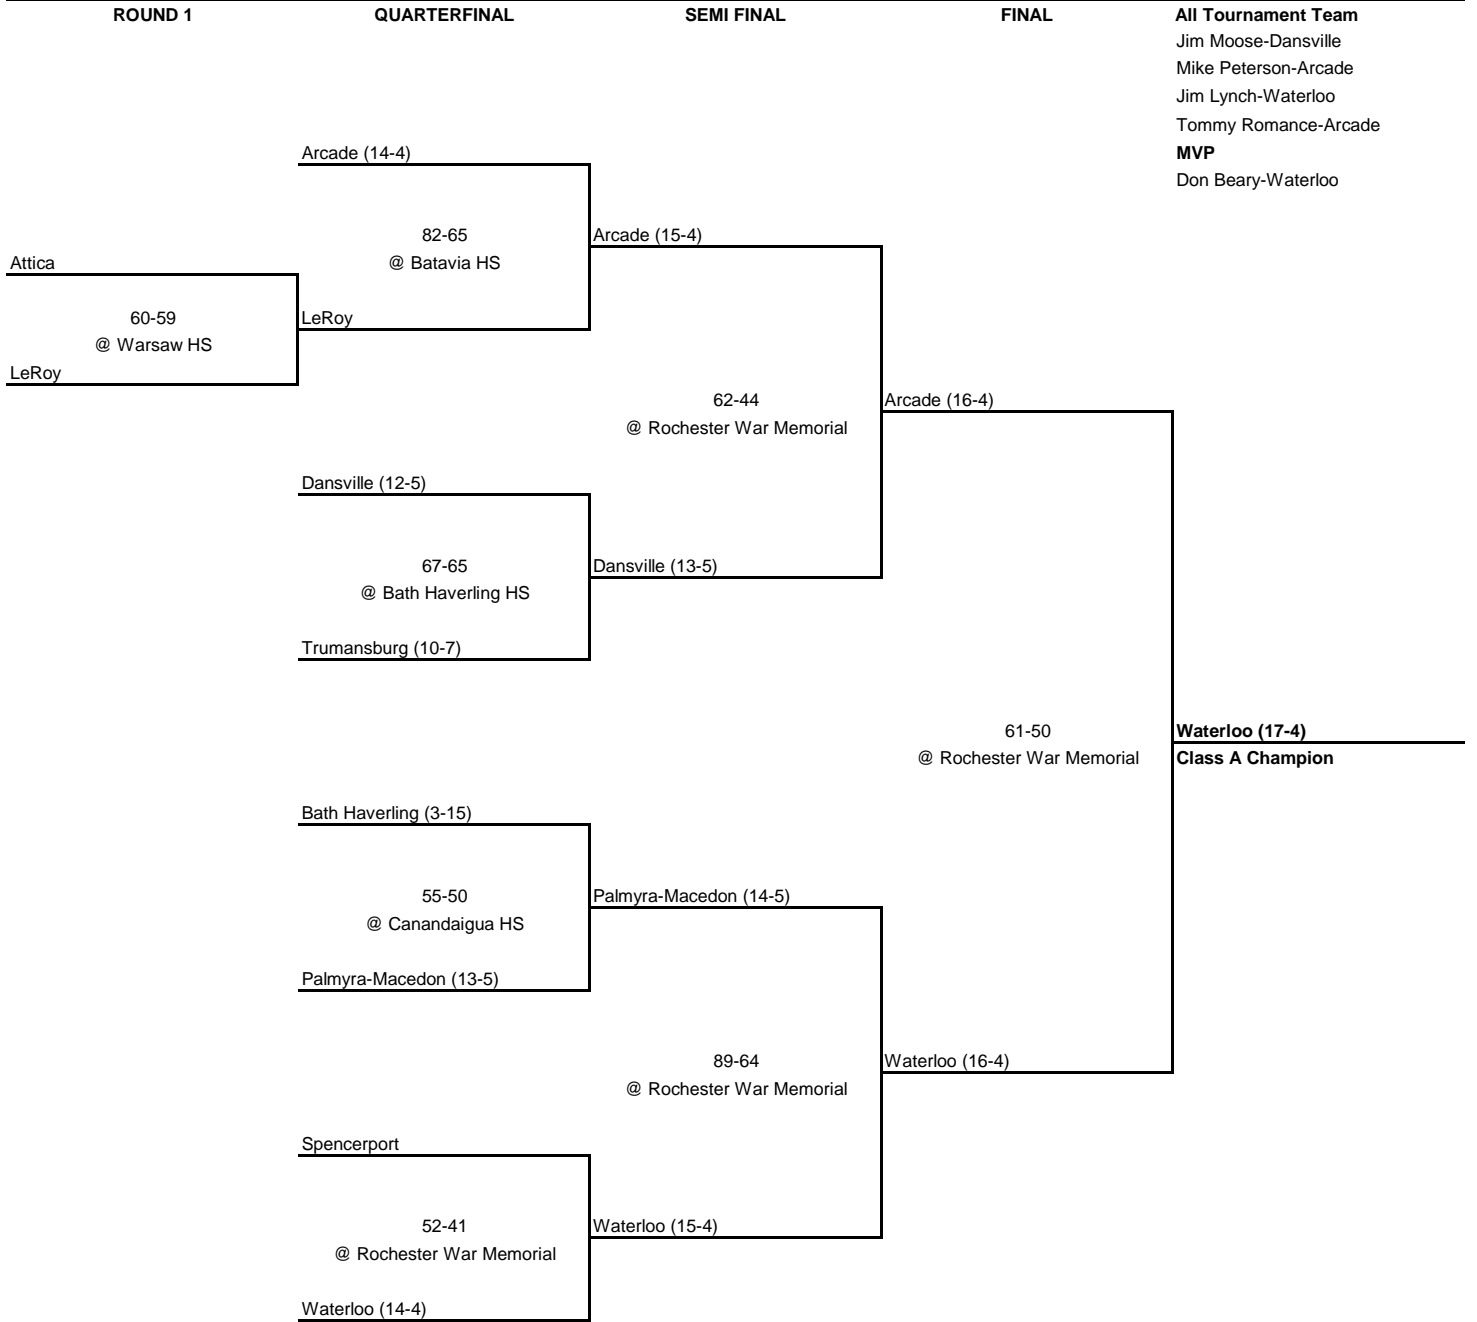

1965 CLASS A CHAMPIONSHIP

New York State Section V

1965 CLASS B CHAMPIONSHIP

New York State Section V

1965 CLASS C CHAMPIONSHIP

New York State Section V

1965 CLASS D CHAMPIONSHIP

New York State Section V