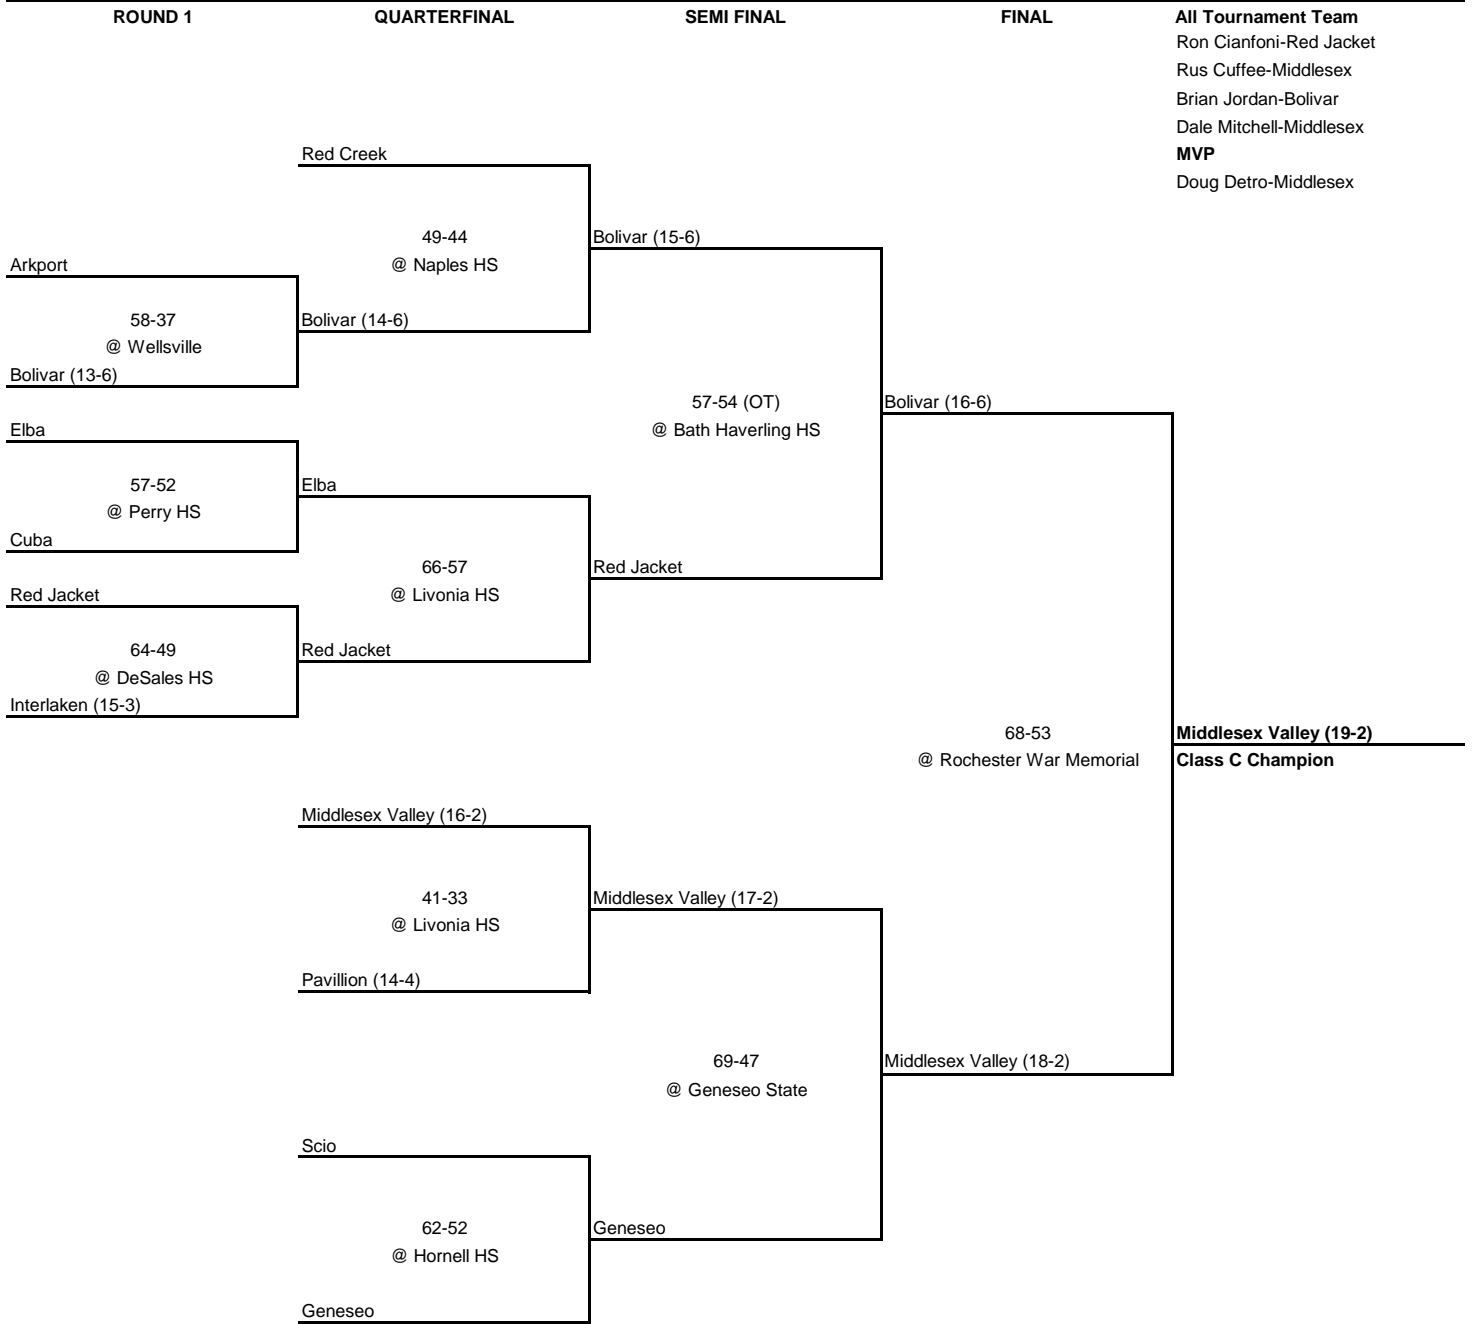

1965 CLASS A CHAMPIONSHIP

New York State Section V

1965 CLASS B CHAMPIONSHIP

New York State Section V

1965 CLASS C CHAMPIONSHIP

New York State Section V

1965 CLASS D CHAMPIONSHIP

New York State Section V