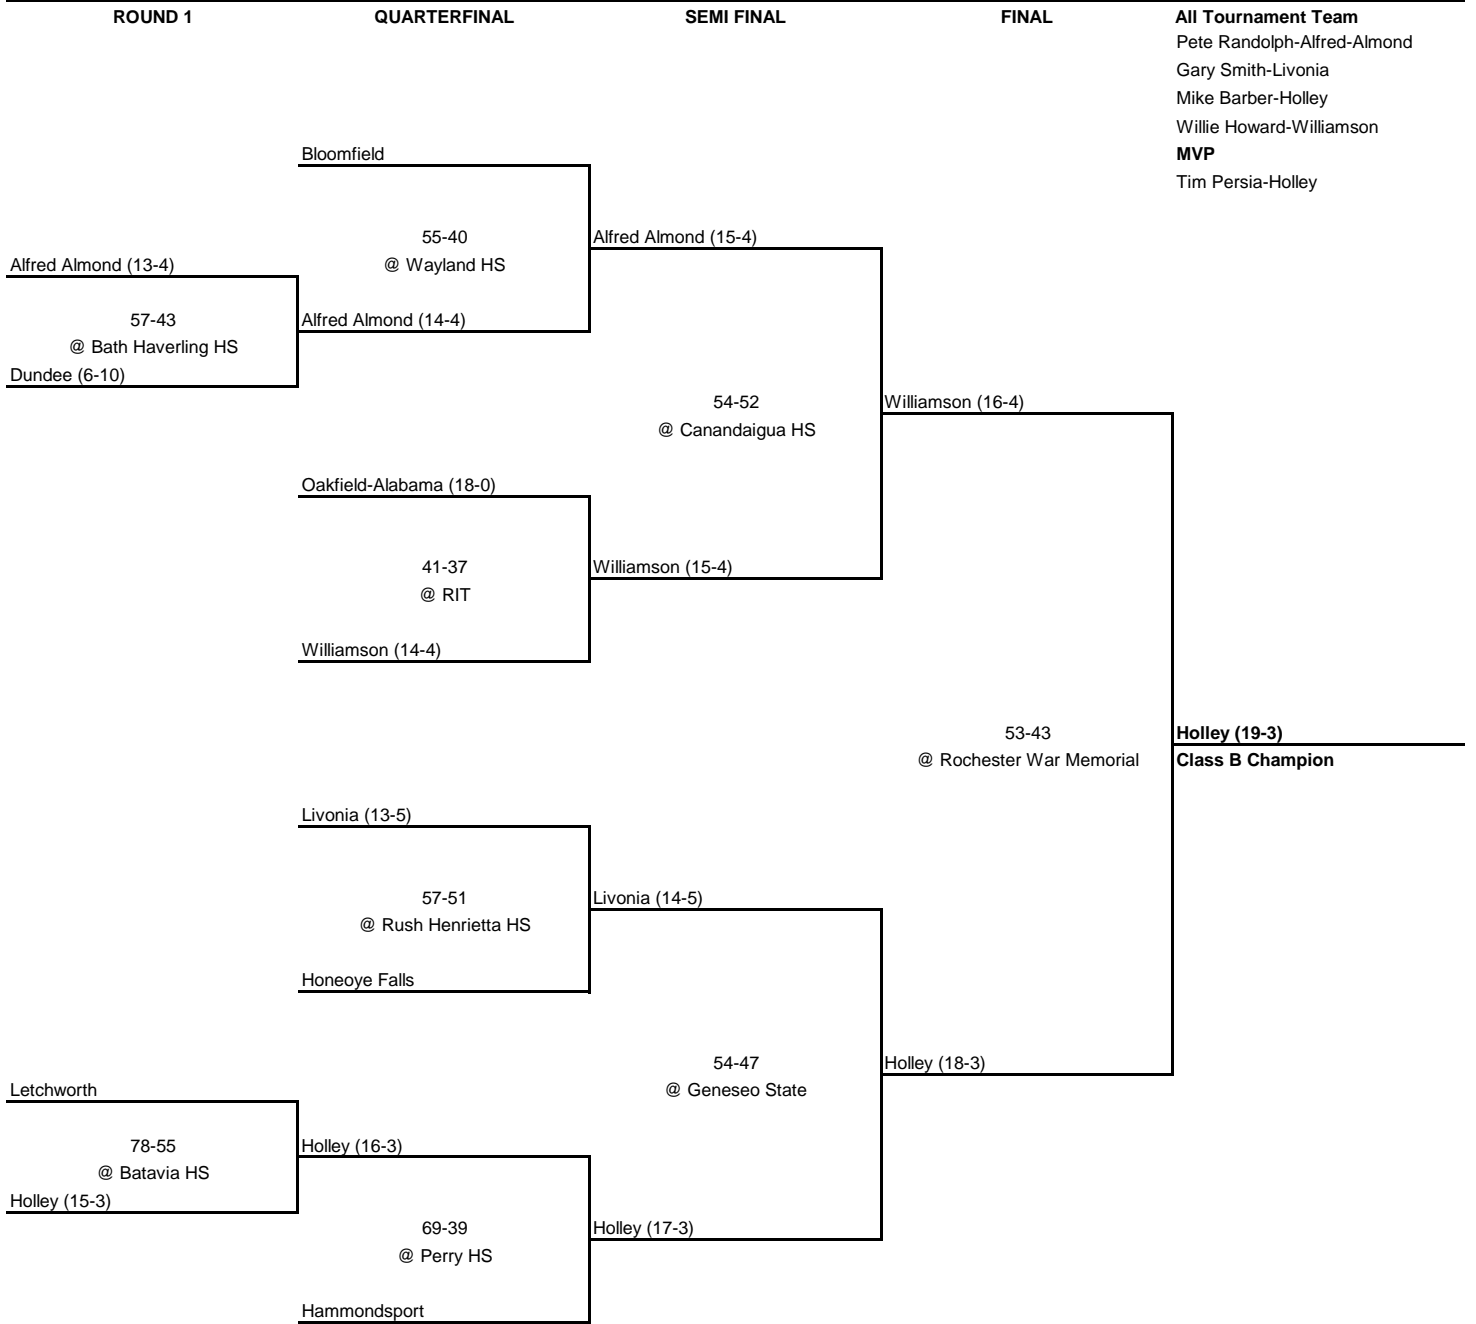

1965 CLASS A CHAMPIONSHIP

New York State Section V

1965 CLASS B CHAMPIONSHIP

New York State Section V

1965 CLASS C CHAMPIONSHIP

New York State Section V

1965 CLASS D CHAMPIONSHIP

New York State Section V