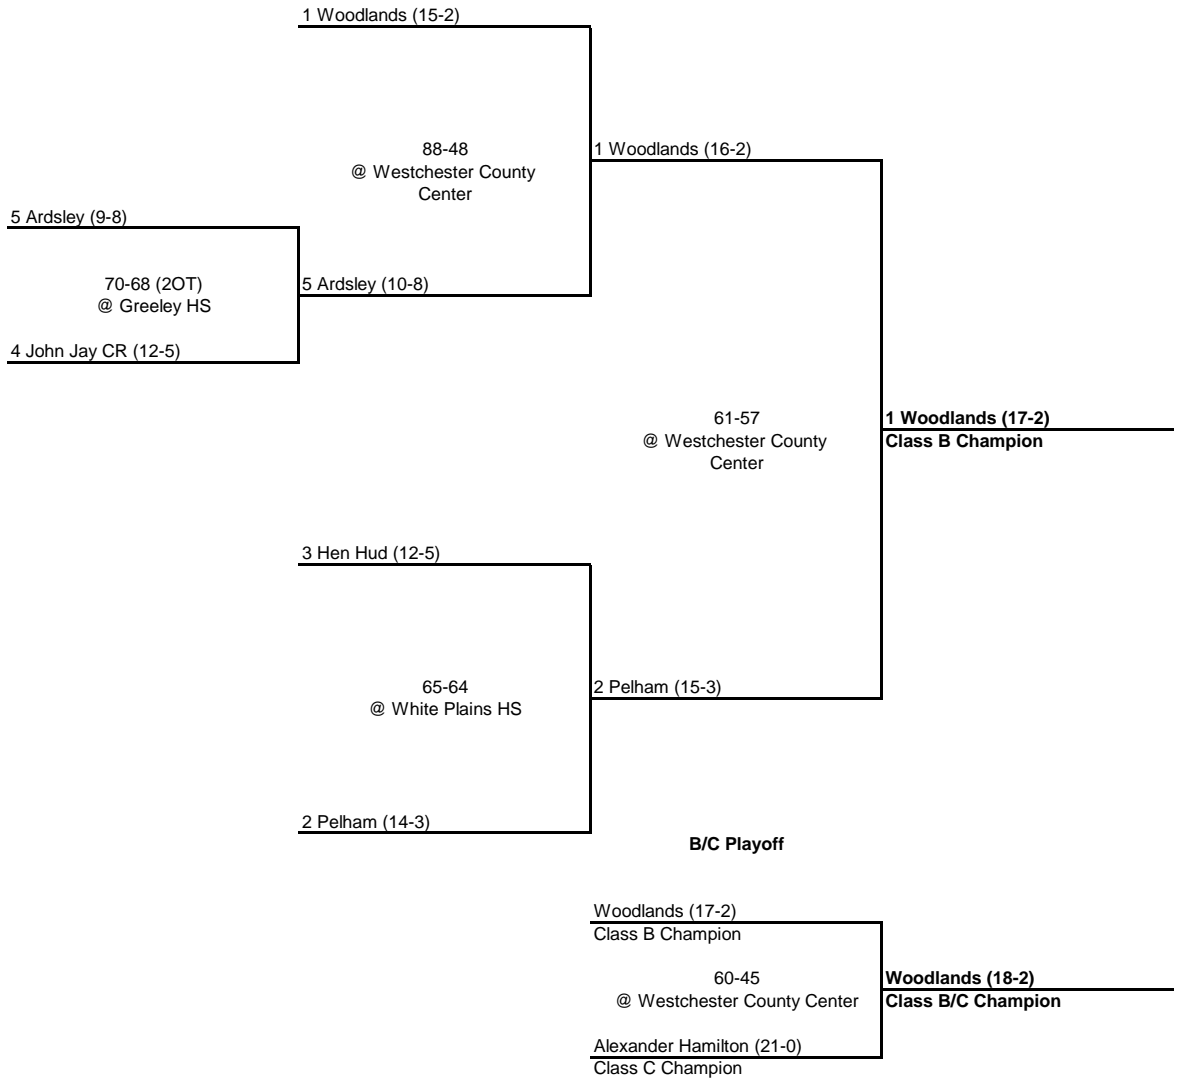

1966 CLASS AA CHAMPIONSHIP

New York State Section I

QUARTERFINAL

SEMI FINAL

FINAL

1966 CLASS A CHAMPIONSHIP

New York State Section I

QUARTERFINAL

SEMI FINAL

FINAL

1966 CLASS B CHAMPIONSHIP

New York State Section I

QUARTERFINAL

SEMI FINAL

FINAL

1966 CLASS C CHAMPIONSHIP