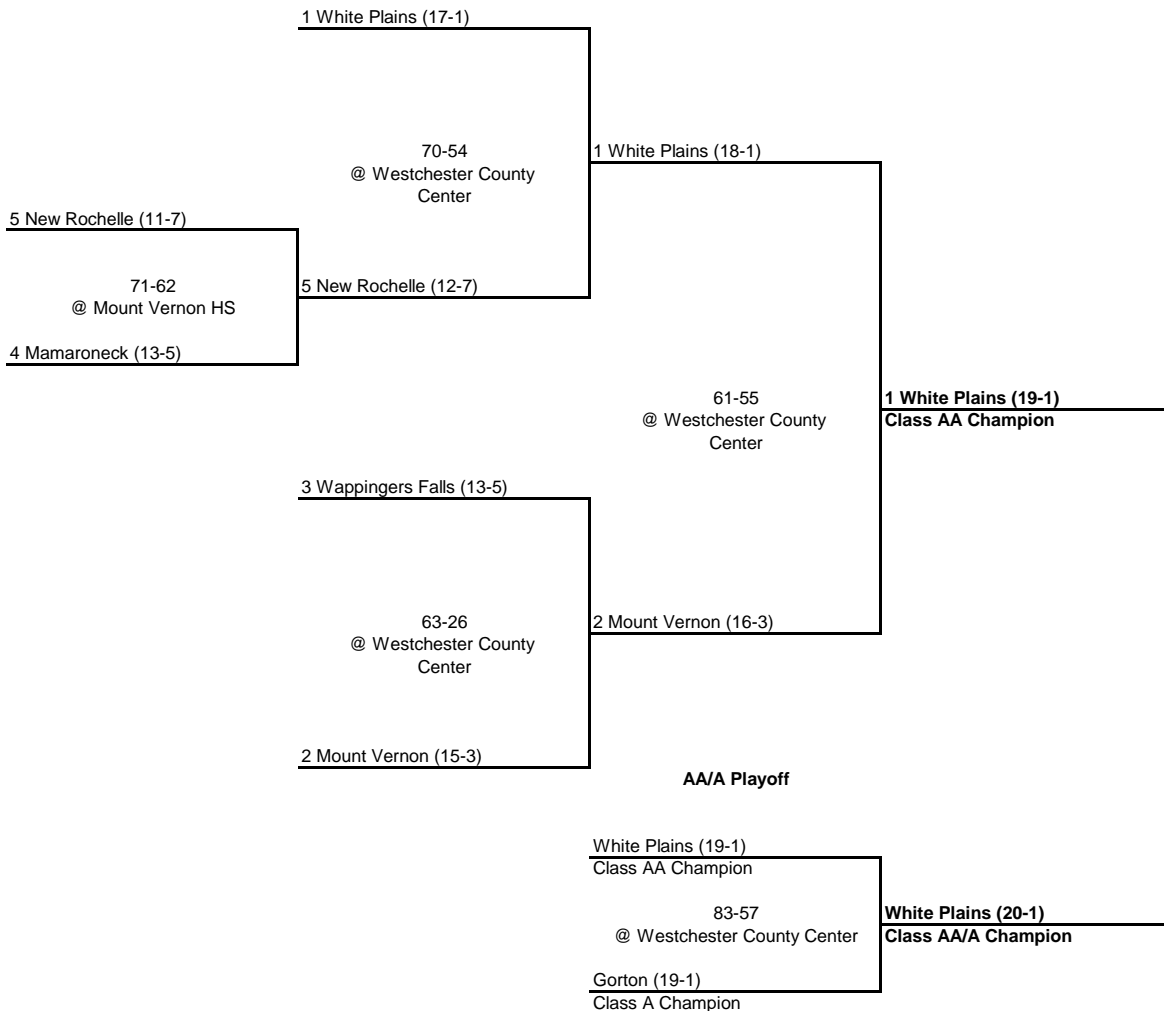

1966 CLASS AA CHAMPIONSHIP

New York State Section I

QUARTERFINAL

SEMI FINAL

FINAL

1966 CLASS A CHAMPIONSHIP

New York State Section I

QUARTERFINAL

SEMI FINAL

FINAL

1966 CLASS B CHAMPIONSHIP

New York State Section I

QUARTERFINAL

SEMI FINAL

FINAL

1966 CLASS C CHAMPIONSHIP

New York State Section I

QUARTERFINAL

SEMI FINAL

FINAL

1966 CLASS D CHAMPIONSHIP

New York State Section I

SEMI FINAL

FINAL