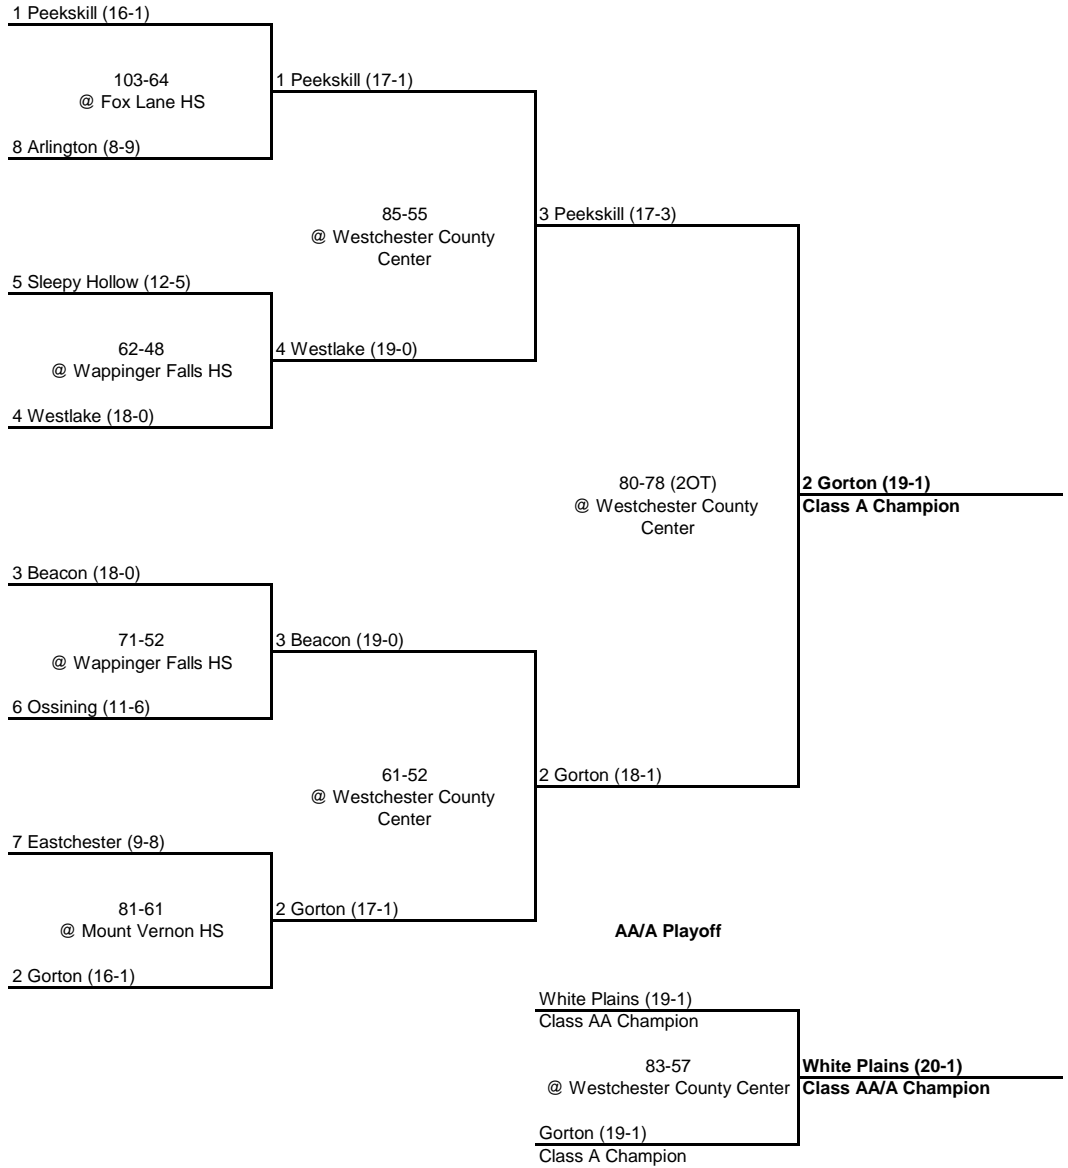

1966 CLASS AA CHAMPIONSHIP

New York State Section I

QUARTERFINAL

SEMI FINAL

FINAL

1966 CLASS A CHAMPIONSHIP

New York State Section I

QUARTERFINAL

SEMI FINAL

FINAL

1966 CLASS B CHAMPIONSHIP

New York State Section I

QUARTERFINAL

SEMI FINAL

FINAL

1966 CLASS C CHAMPIONSHIP

New York State Section I

QUARTERFINAL

SEMI FINAL

FINAL

1966 CLASS D CHAMPIONSHIP

New York State Section I

SEMI FINAL

FINAL