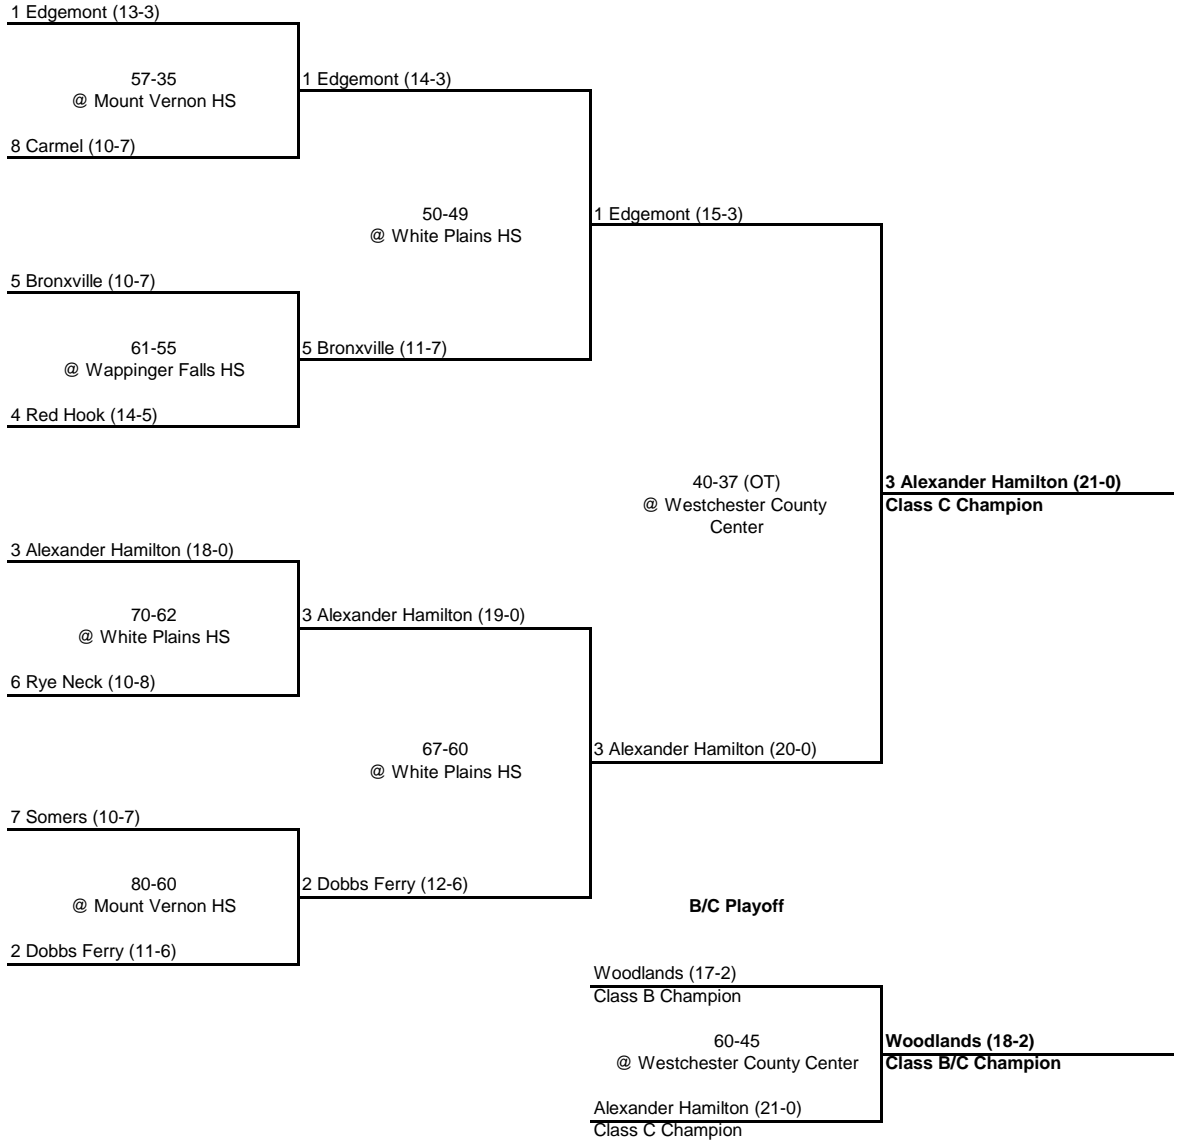

1966 CLASS C CHAMPIONSHIP

New York State Section I

QUARTERFINAL

SEMI FINAL

FINAL