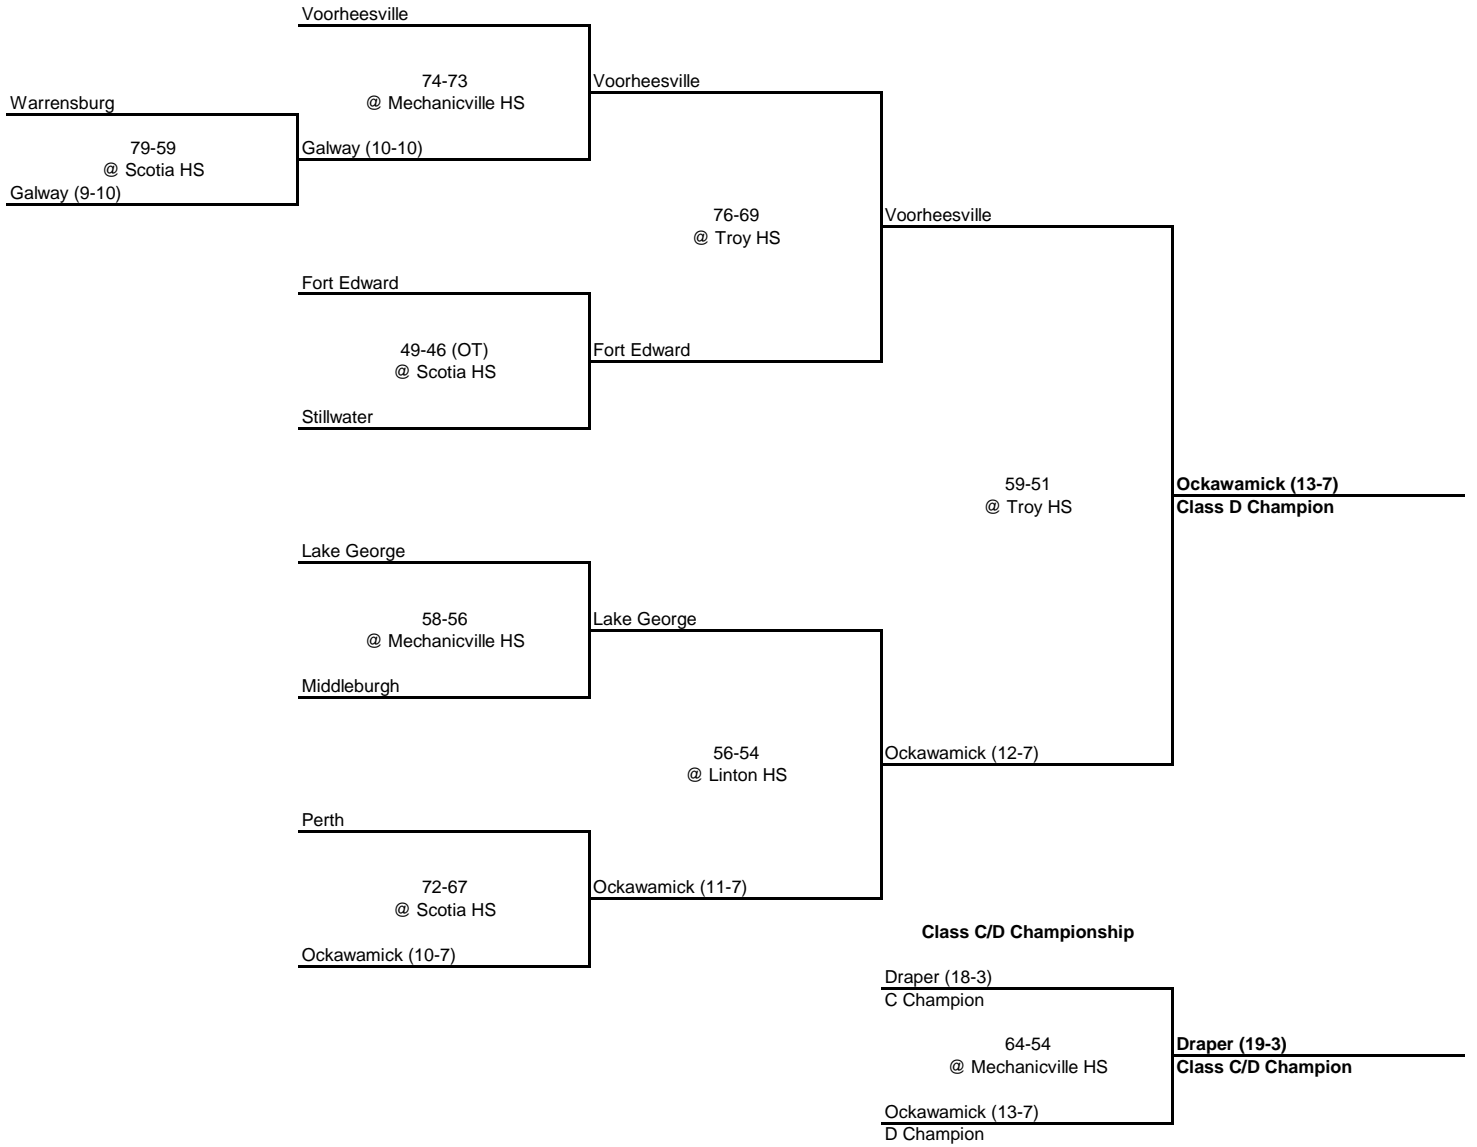

1966 CLASS D CHAMPIONSHIP

New York State Section II

ROUND 1

QUARTERFINAL

SEMI FINAL

FINAL