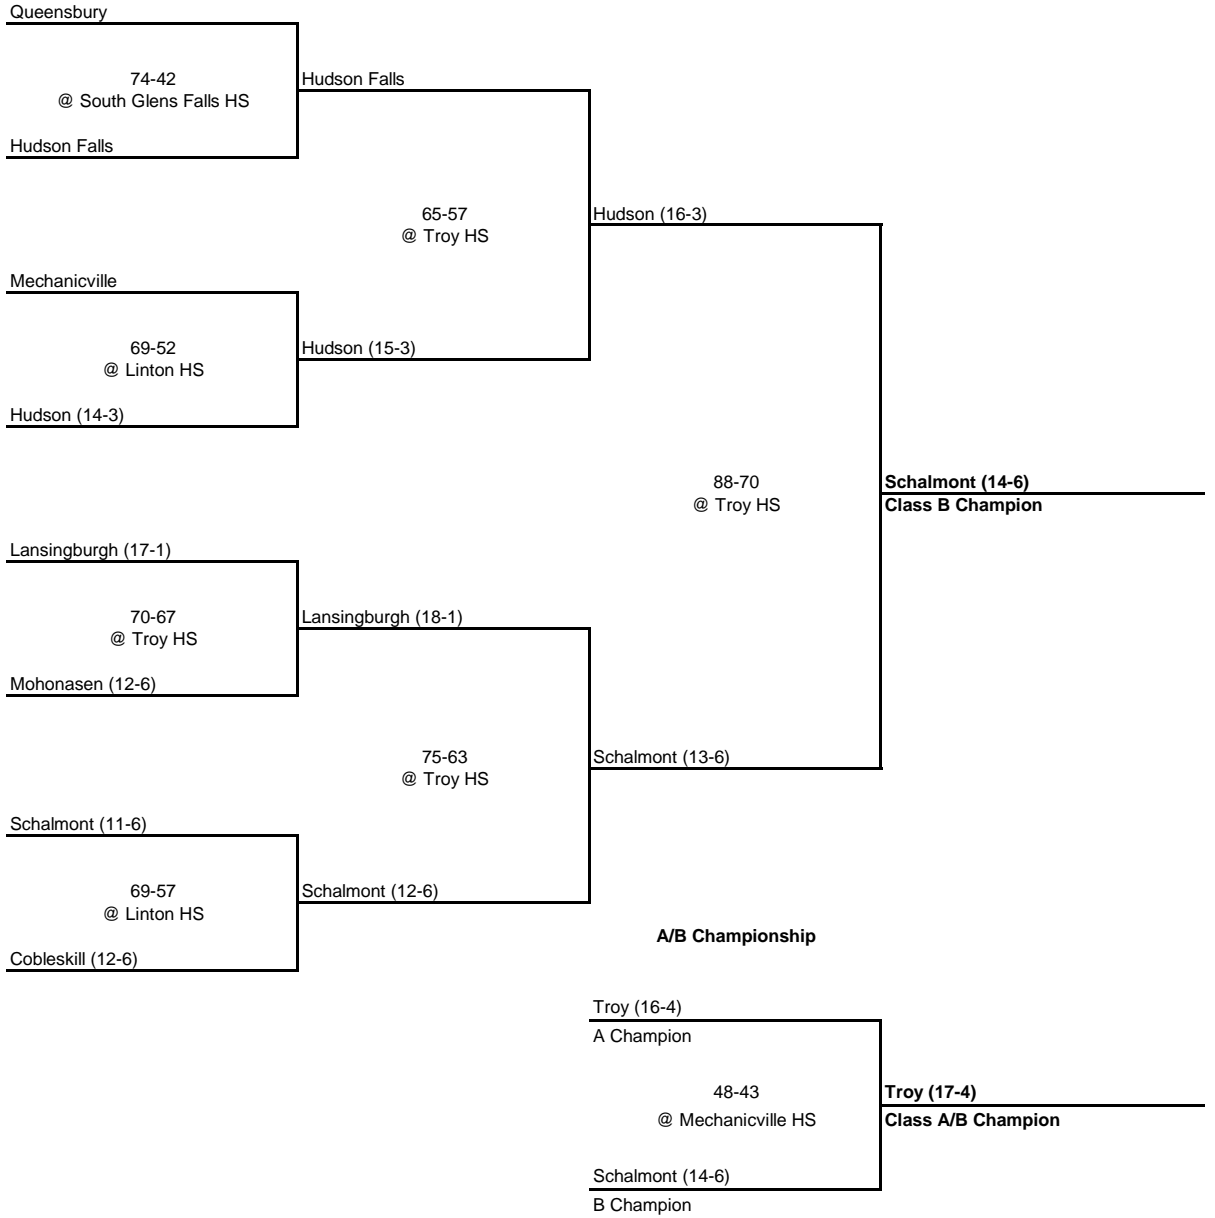

1966 CLASS B CHAMPIONSHIP

New York State Section II

QUARTERFINAL

SEMI FINAL

FINAL