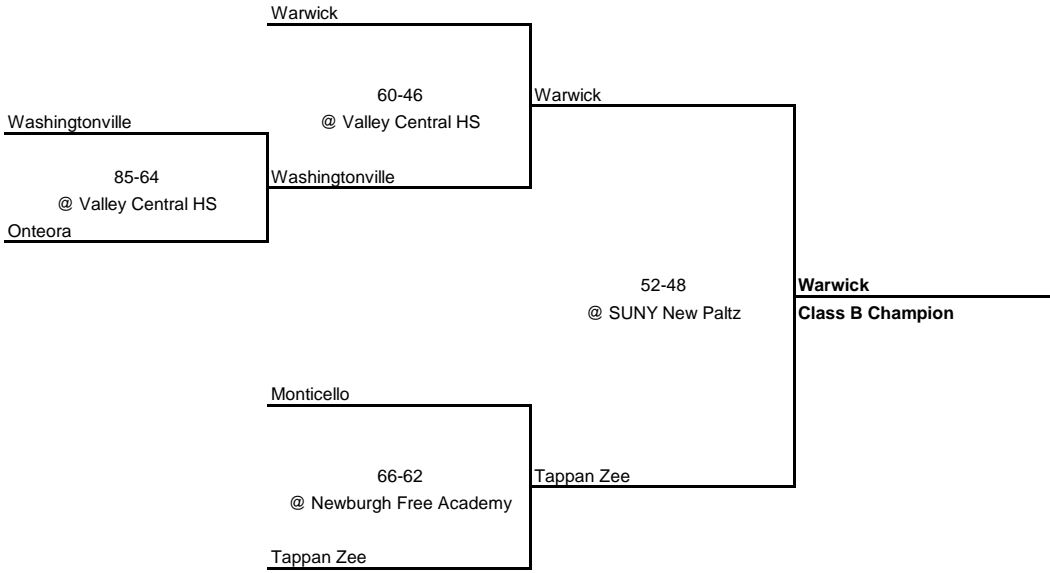

1966 CLASS B CHAMPIONSHIP

New York State Section IX

SEMI FINAL

FINAL