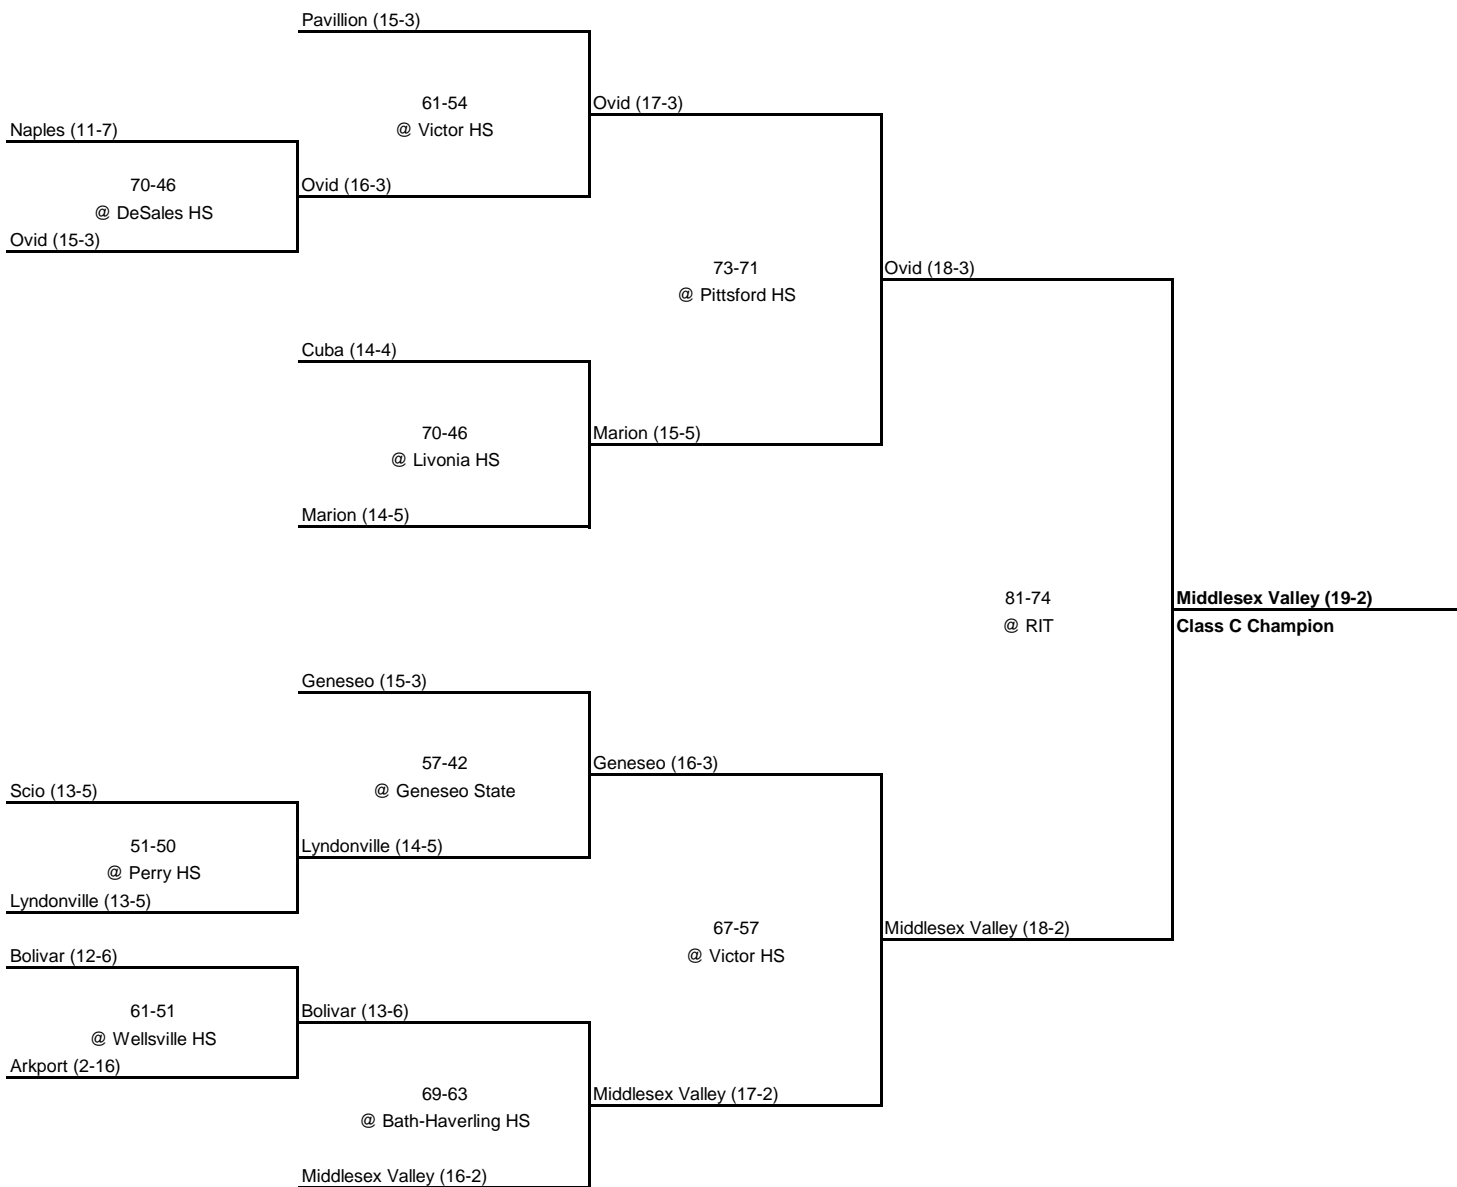

1966 CLASS C CHAMPIONSHIP

New York State Section V

ROUND 1

QUARTERFINAL

SEMI FINAL

FINAL