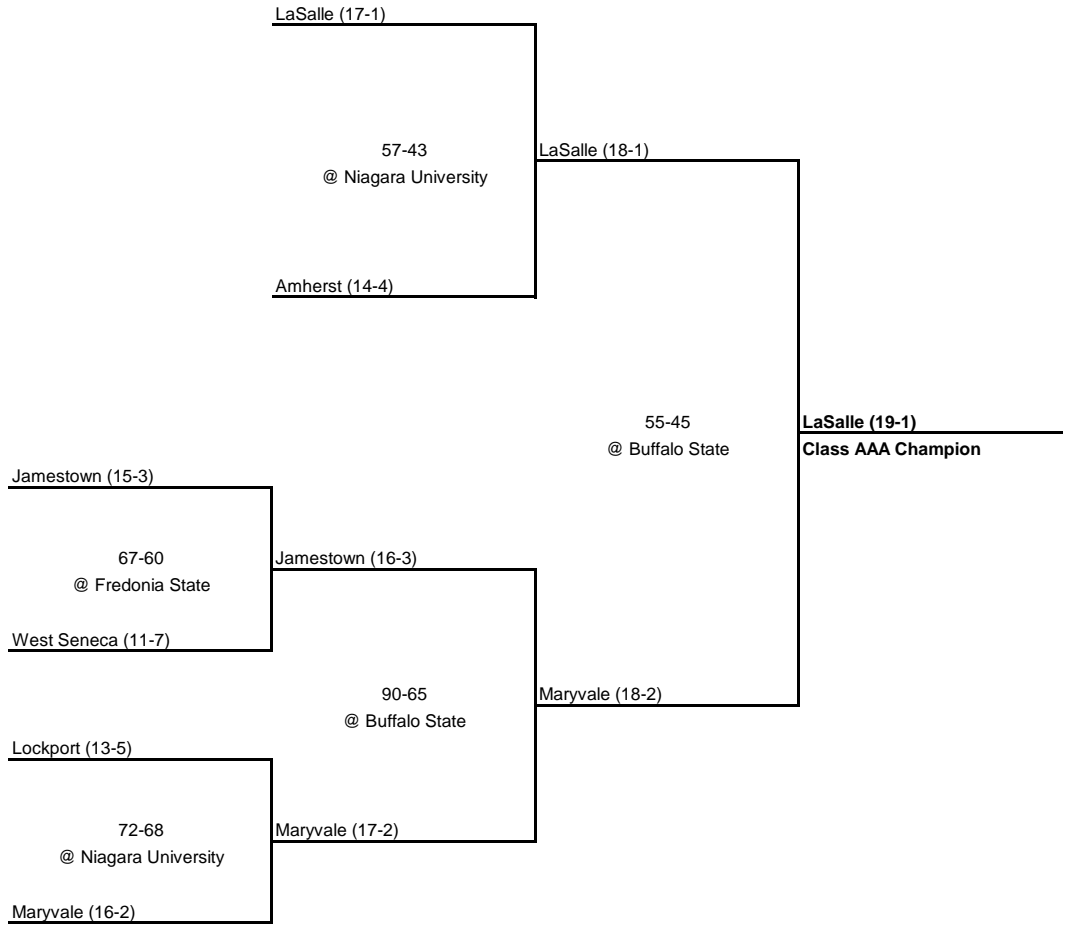

1966 Class AAA Championship

New York State Section VI

QUARTERFINAL

SEMI FINAL

FINAL

1966 Class AA Championship

New York State Section VI

QUARTERFINAL

SEMI FINAL

FINAL

Trott Vocational (14-4)

70-53
@ Hamburg HS

Sweet Home (13-5)

Trott Vocational (15-4)

Dunkirk

78-72
@ Southwestern HS