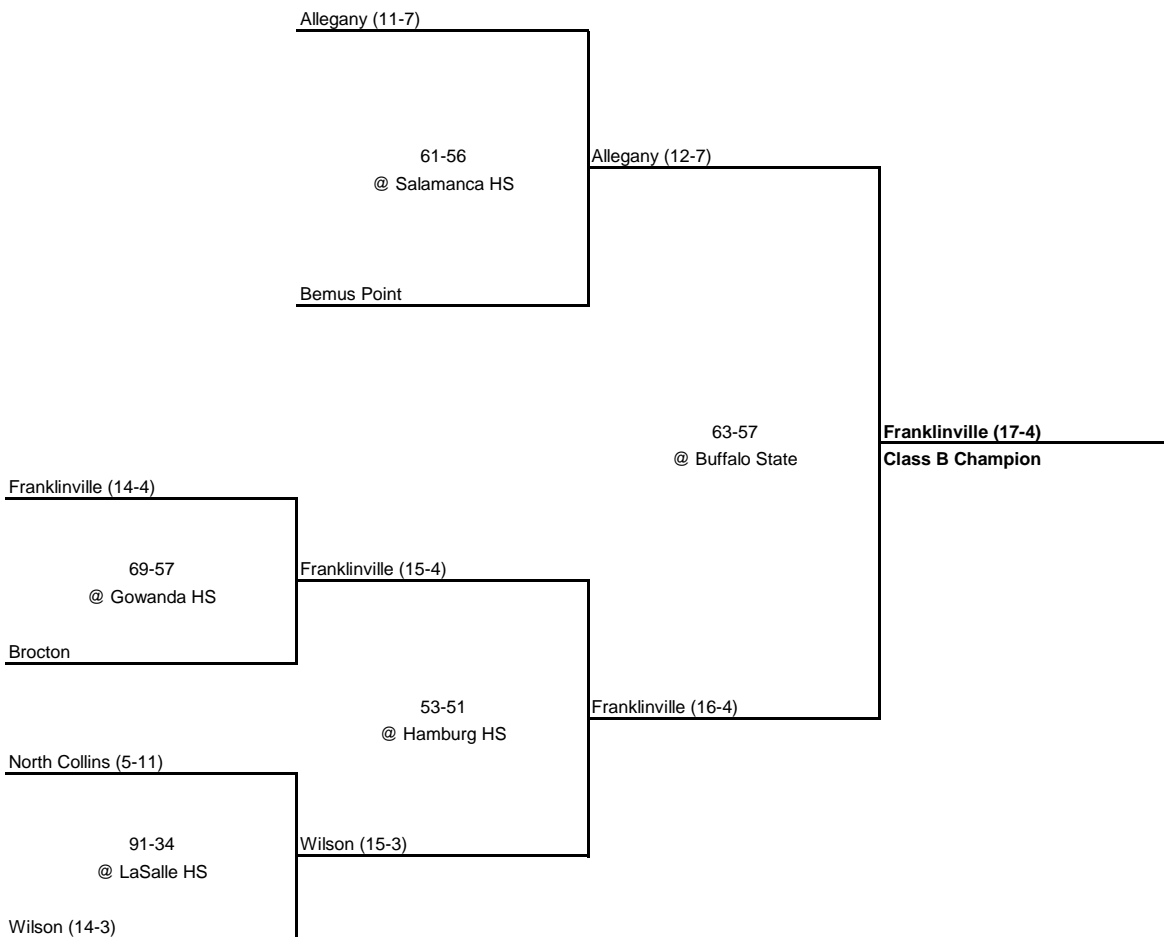

Alden (16-4)

65-57
@ Buffalo State

Salamanca (14-7)
Class A Champion

1966 Class B Championship

New York State Section VI

QUARTERFINAL

SEMI FINAL

FINAL