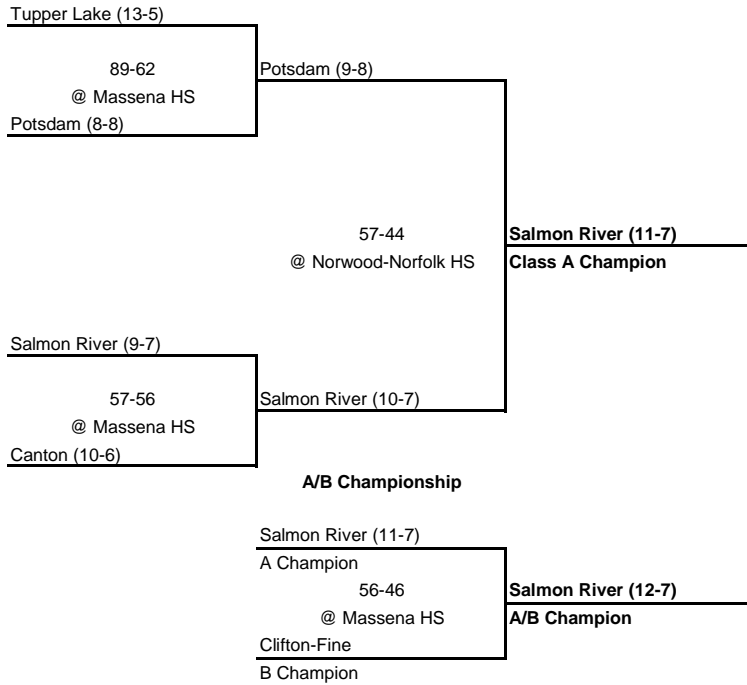

1966 CLASS A CHAMPIONSHIP

New York State Section X

SEMI FINAL

FINAL

1966 CLASS B CHAMPIONSHIP

New York State Section X

SEMI FINAL

FINAL

1966 CLASS C CHAMPIONSHIP

New York State Section X

QUARTERFINAL

SEMI FINAL

FINAL

1966 NORTHERN ATLANTIC CHAMPIONSHIP

New York State Section X

SEMI FINAL

FINAL

1966 VALLEY LEAGUE CHAMPIONSHIP

New York State Section X

SEMI FINAL

FINAL

1966 OSWEGATCHIE LEAGUE CHAMPIONSHIP

New York State Section X

SEMI FINAL