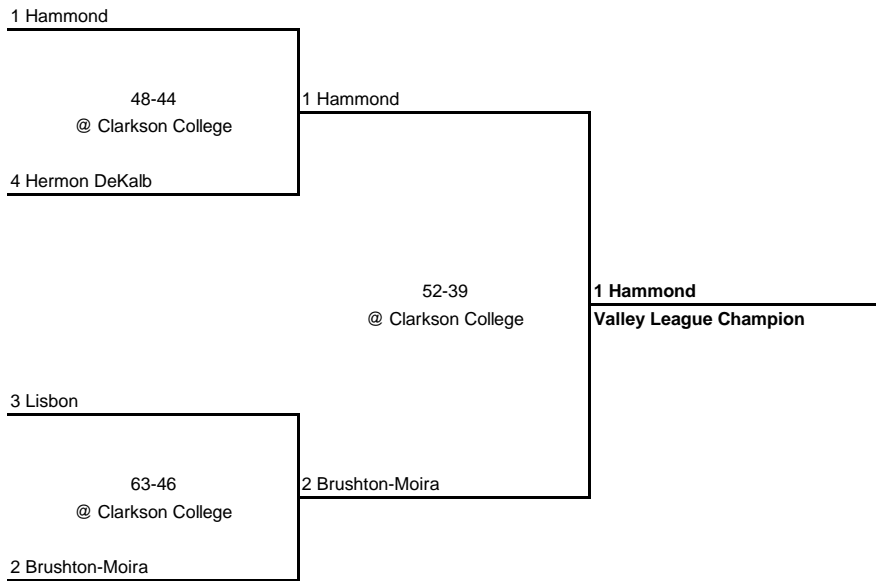

FINAL

1966 VALLEY LEAGUE CHAMPIONSHIP

New York State Section X

SEMI FINAL

FINAL

1966 OSWEGATCHIE LEAGUE CHAMPIONSHIP

New York State Section X

SEMI FINAL