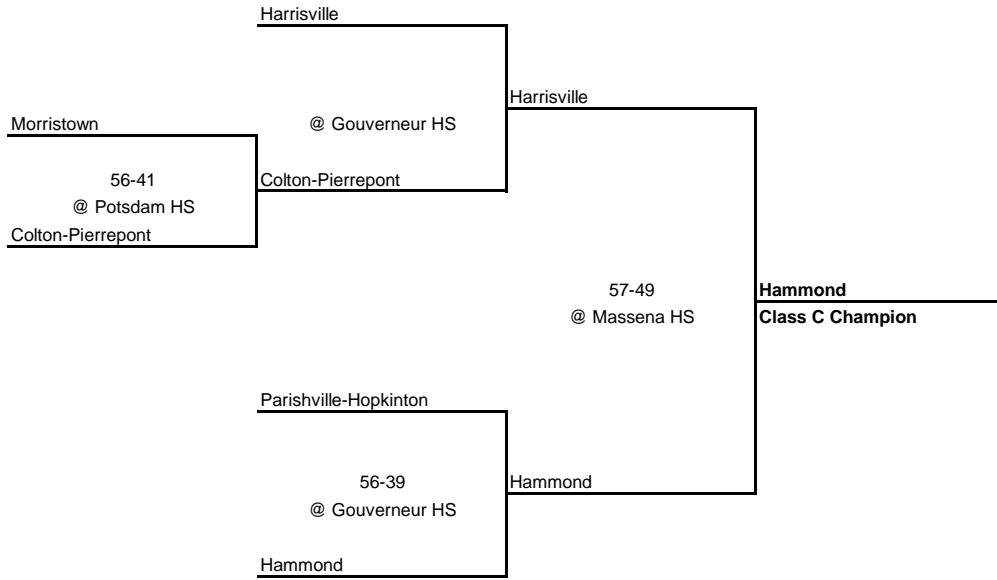

1966 CLASS A CHAMPIONSHIP

New York State Section X

SEMI FINAL

FINAL

1966 CLASS B CHAMPIONSHIP

New York State Section X

SEMI FINAL

FINAL

1966 CLASS C CHAMPIONSHIP

New York State Section X

QUARTERFINAL

SEMI FINAL

FINAL

1966 NORTHERN ATLANTIC CHAMPIONSHIP

New York State Section X

SEMI FINAL

FINAL

1966 VALLEY LEAGUE CHAMPIONSHIP

New York State Section X

SEMI FINAL

FINAL

1966 OSWEGATCHIE LEAGUE CHAMPIONSHIP

New York State Section X

SEMI FINAL