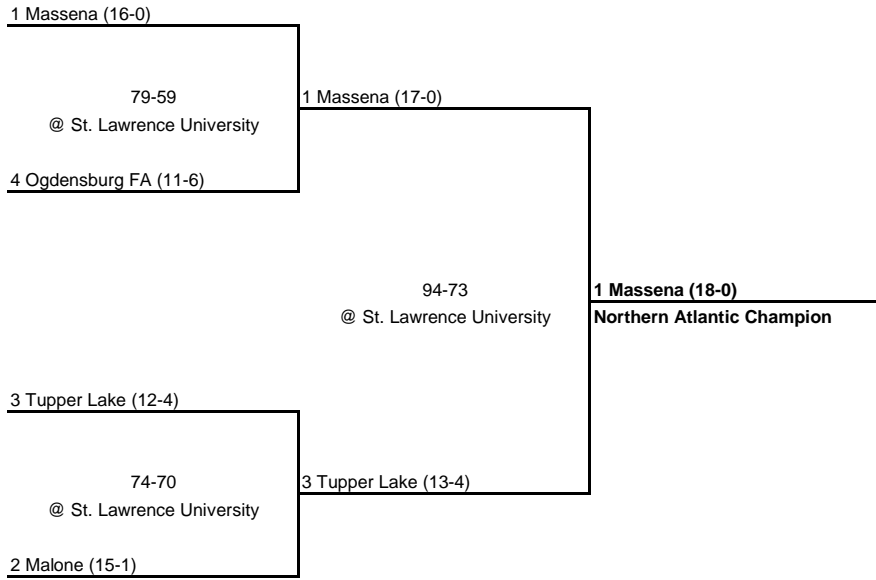

1966 CLASS A CHAMPIONSHIP

New York State Section X

SEMI FINAL

FINAL

1966 CLASS B CHAMPIONSHIP

New York State Section X

SEMI FINAL

FINAL

1966 CLASS C CHAMPIONSHIP

New York State Section X

QUARTERFINAL

SEMI FINAL

FINAL

1966 NORTHERN ATLANTIC CHAMPIONSHIP

New York State Section X

SEMI FINAL

FINAL

1966 VALLEY LEAGUE CHAMPIONSHIP

New York State Section X

SEMI FINAL

FINAL

1966 OSWEGATCHIE LEAGUE CHAMPIONSHIP

New York State Section X

SEMI FINAL