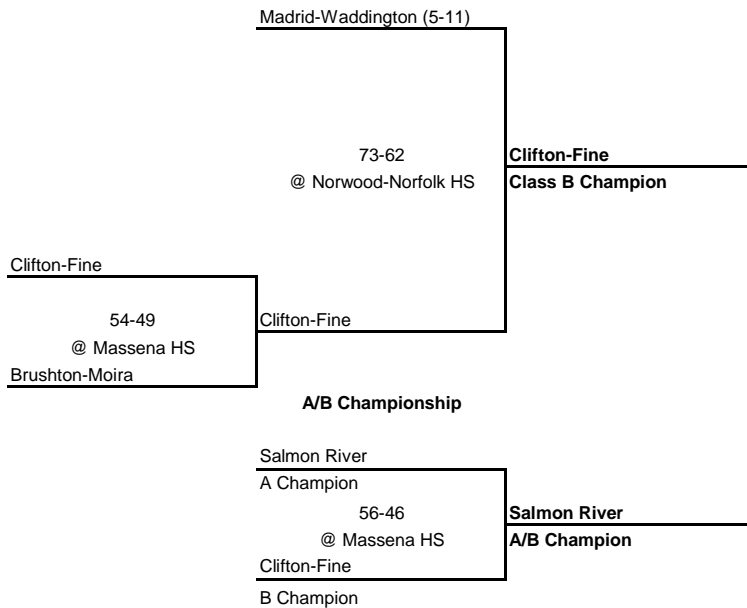

1966 CLASS A CHAMPIONSHIP

New York State Section X

SEMI FINAL

FINAL

1966 CLASS B CHAMPIONSHIP

New York State Section X

SEMI FINAL

FINAL

1966 CLASS C CHAMPIONSHIP

New York State Section X

QUARTERFINAL

SEMI FINAL

FINAL

1966 NORTHERN ATLANTIC CHAMPIONSHIP

New York State Section X

SEMI FINAL

FINAL

1966 VALLEY LEAGUE CHAMPIONSHIP

New York State Section X

SEMI FINAL

FINAL

1966 OSWEGATCHIE LEAGUE CHAMPIONSHIP

New York State Section X

SEMI FINAL