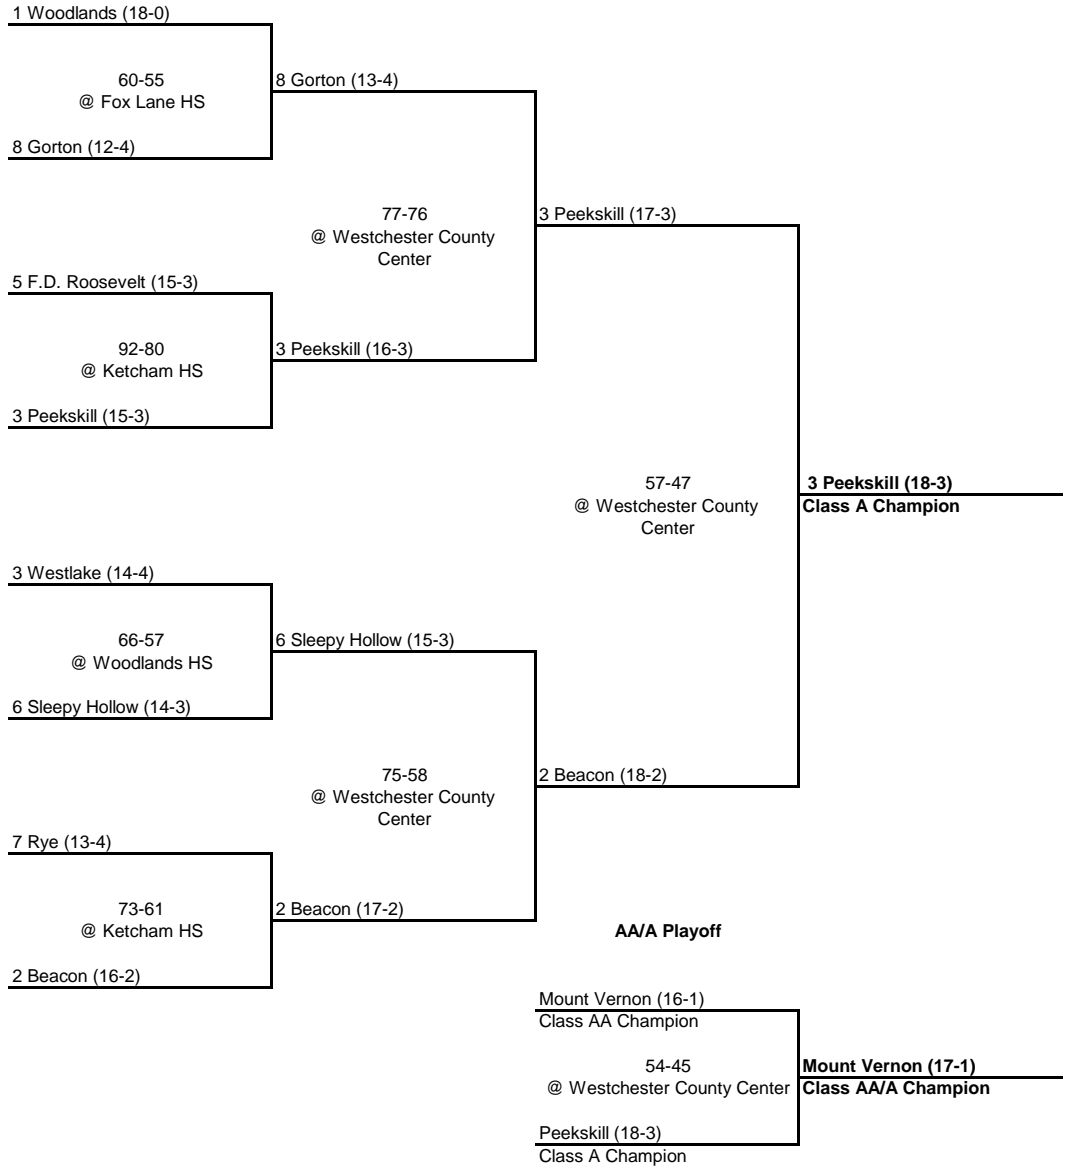

1967 CLASS A CHAMPIONSHIP

New York State Section I

QUARTERFINAL

SEMI FINAL

FINAL