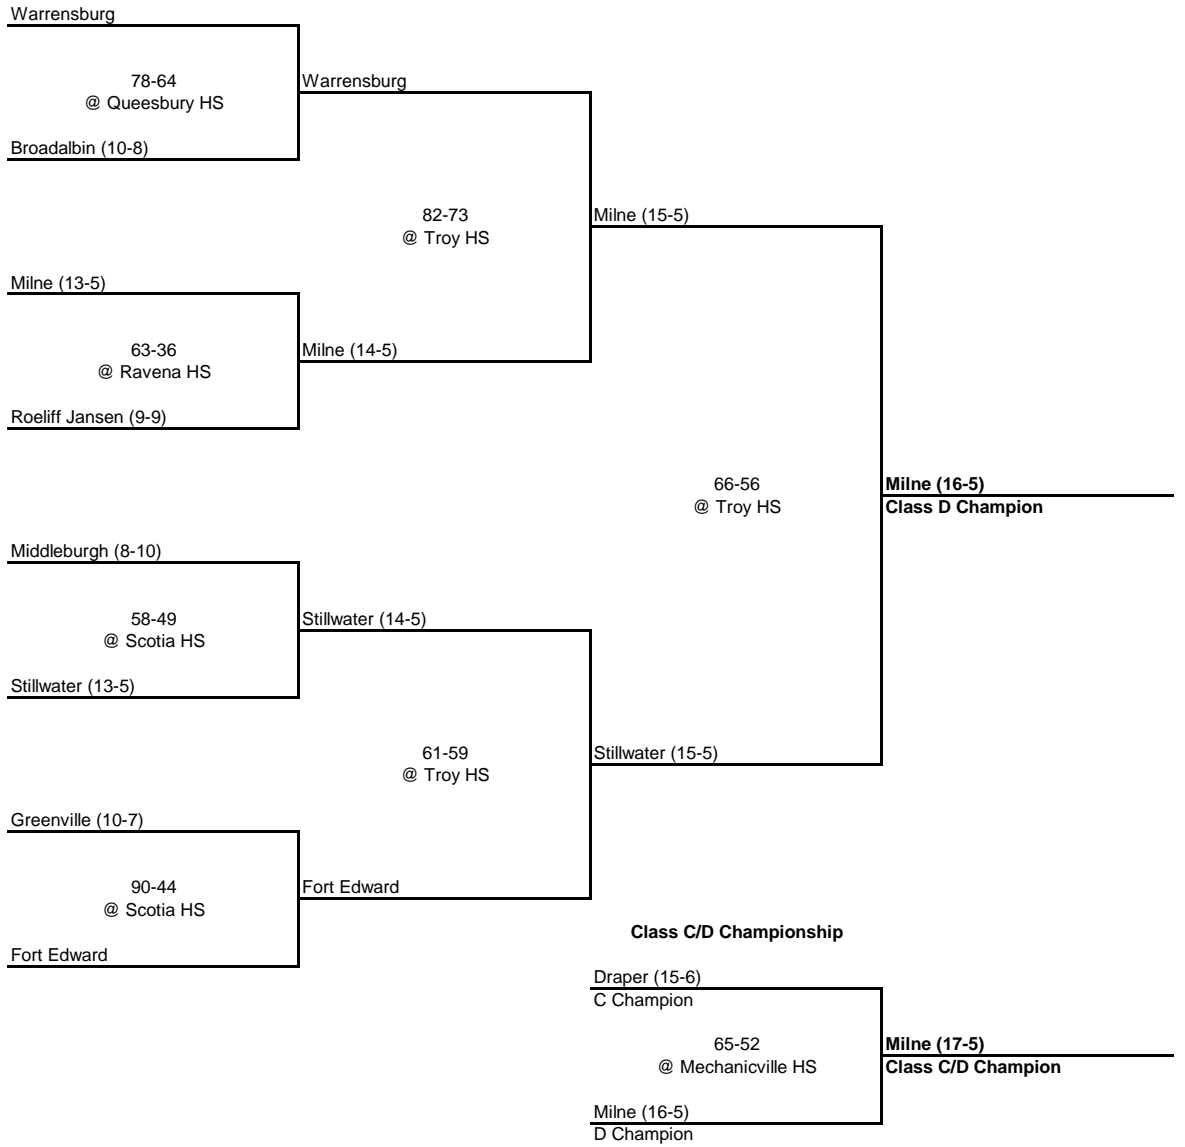

1968 CLASS D CHAMPIONSHIP

New York State Section II

QUARTERFINAL

SEMI FINAL

FINAL