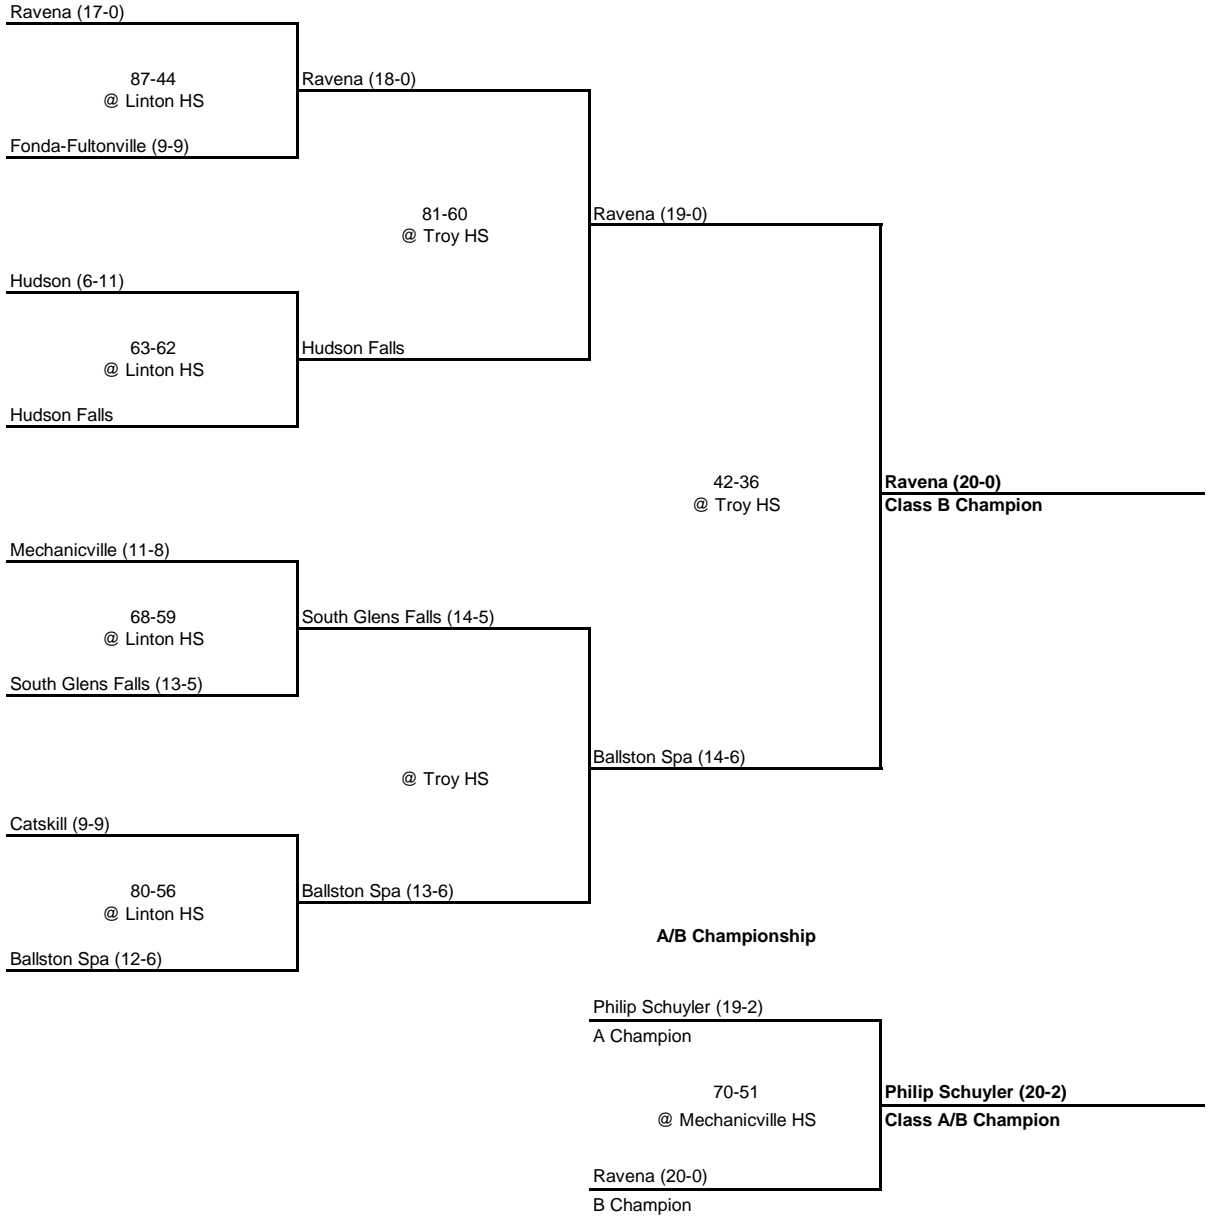

1968 CLASS B CHAMPIONSHIP

New York State Section II

QUARTERFINAL

SEMI FINAL

FINAL