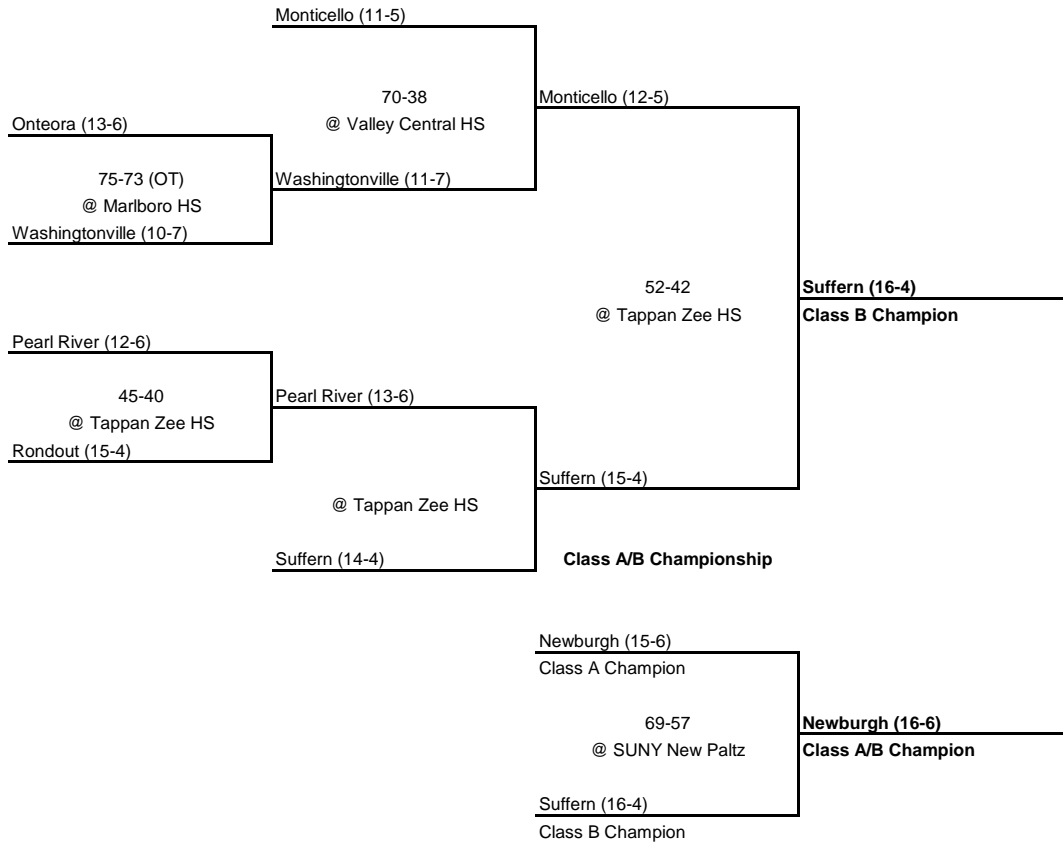

1968 CLASS A CHAMPIONSHIP

New York State Section IX

QUARTERFINAL

SEMI FINAL

FINAL

1968 CLASS B CHAMPIONSHIP

New York State Section IX

QUARTERFINAL

SEMI FINAL

FINAL

1968 Class C CHAMPIONSHIP

New York State Section IX

SEMI FINAL

FINAL

Marlboro (12-6)

71-67
@ Valley Central HS