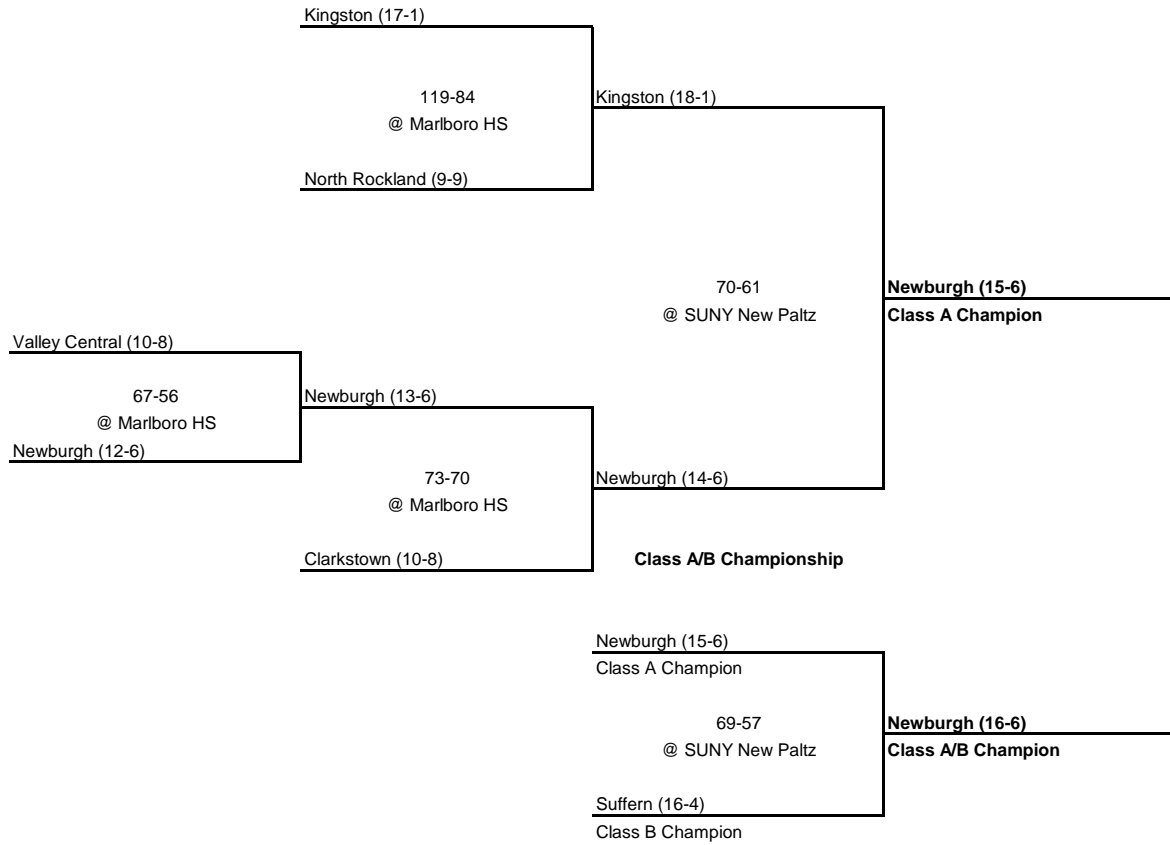

1968 CLASS A CHAMPIONSHIP

New York State Section IX

QUARTERFINAL

SEMI FINAL

FINAL

1968 CLASS B CHAMPIONSHIP

New York State Section IX

QUARTERFINAL

SEMI FINAL

FINAL

1968 Class C CHAMPIONSHIP

New York State Section IX

SEMI FINAL

FINAL

Marlboro (12-6)

71-67
@ Valley Central HS

Class C/D Championship

Liberty (12-8)
Class C Champion

83-51
@ SUNY New Paltz

Tuxedo (19-1)
Class D Champion

Tuxedo (20-1)
Class C/D Champion

1968 CLASS D CHAMPIONSHIP

New York State Section IX

SEMI FINAL