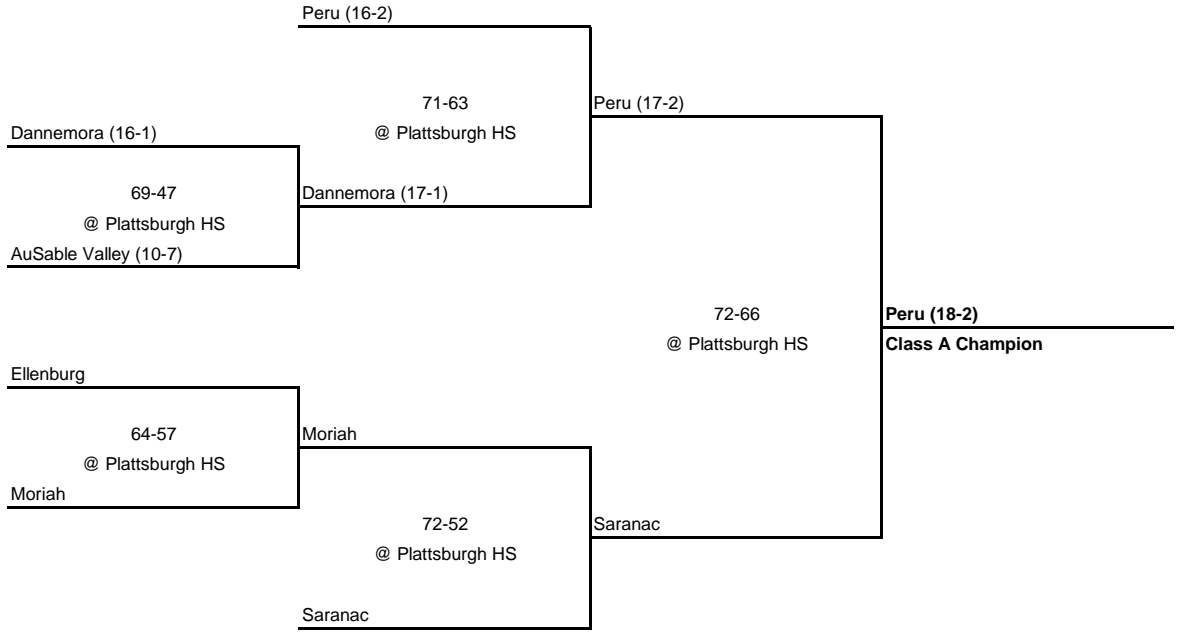

1968 CLASS A CHAMPIONSHIP

New York State Section VII

QUARTERFINAL

SEMI FINAL

FINAL

1968 CLASS B CHAMPIONSHIP

New York State Section VII

QUARTERFINAL

SEMI FINAL

FINAL

1968 CLASS C CHAMPIONSHIP

New York State Section VII

FINAL

Schroon Lake

70-62
@ Johnsbury HS

Chestertown

Schroon Lake

Class C Champion