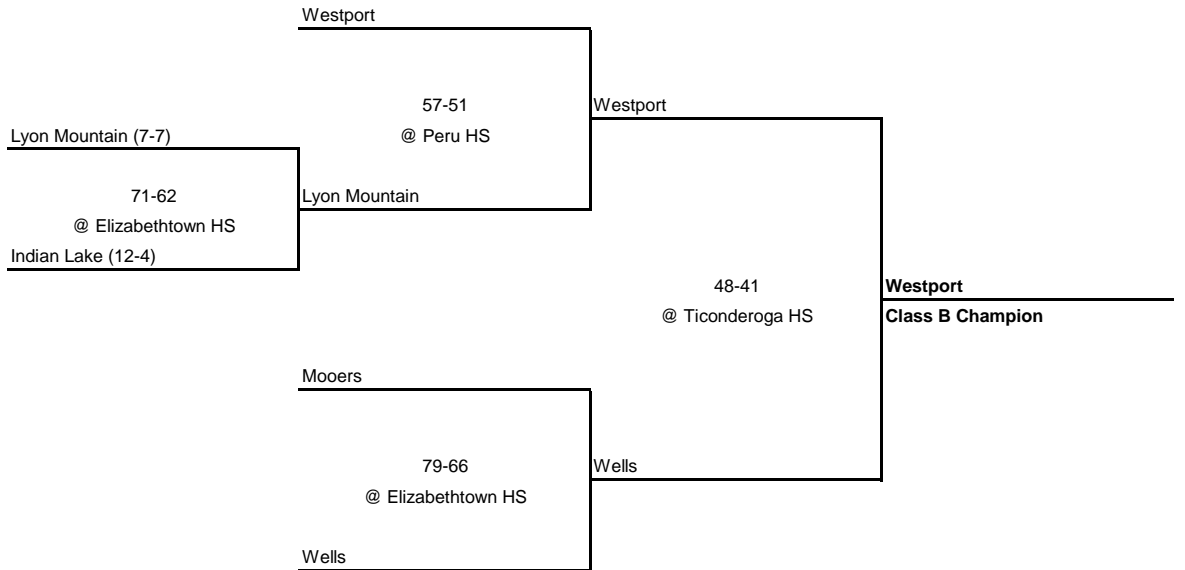

1968 CLASS A CHAMPIONSHIP

New York State Section VII

QUARTERFINAL

SEMI FINAL

FINAL

1968 CLASS B CHAMPIONSHIP

New York State Section VII

QUARTERFINAL

SEMI FINAL

FINAL

1968 CLASS C CHAMPIONSHIP

New York State Section VII

FINAL

Schroon Lake

70-62
@ Johnsbury HS

Chestertown

Schroon Lake

Class C Champion