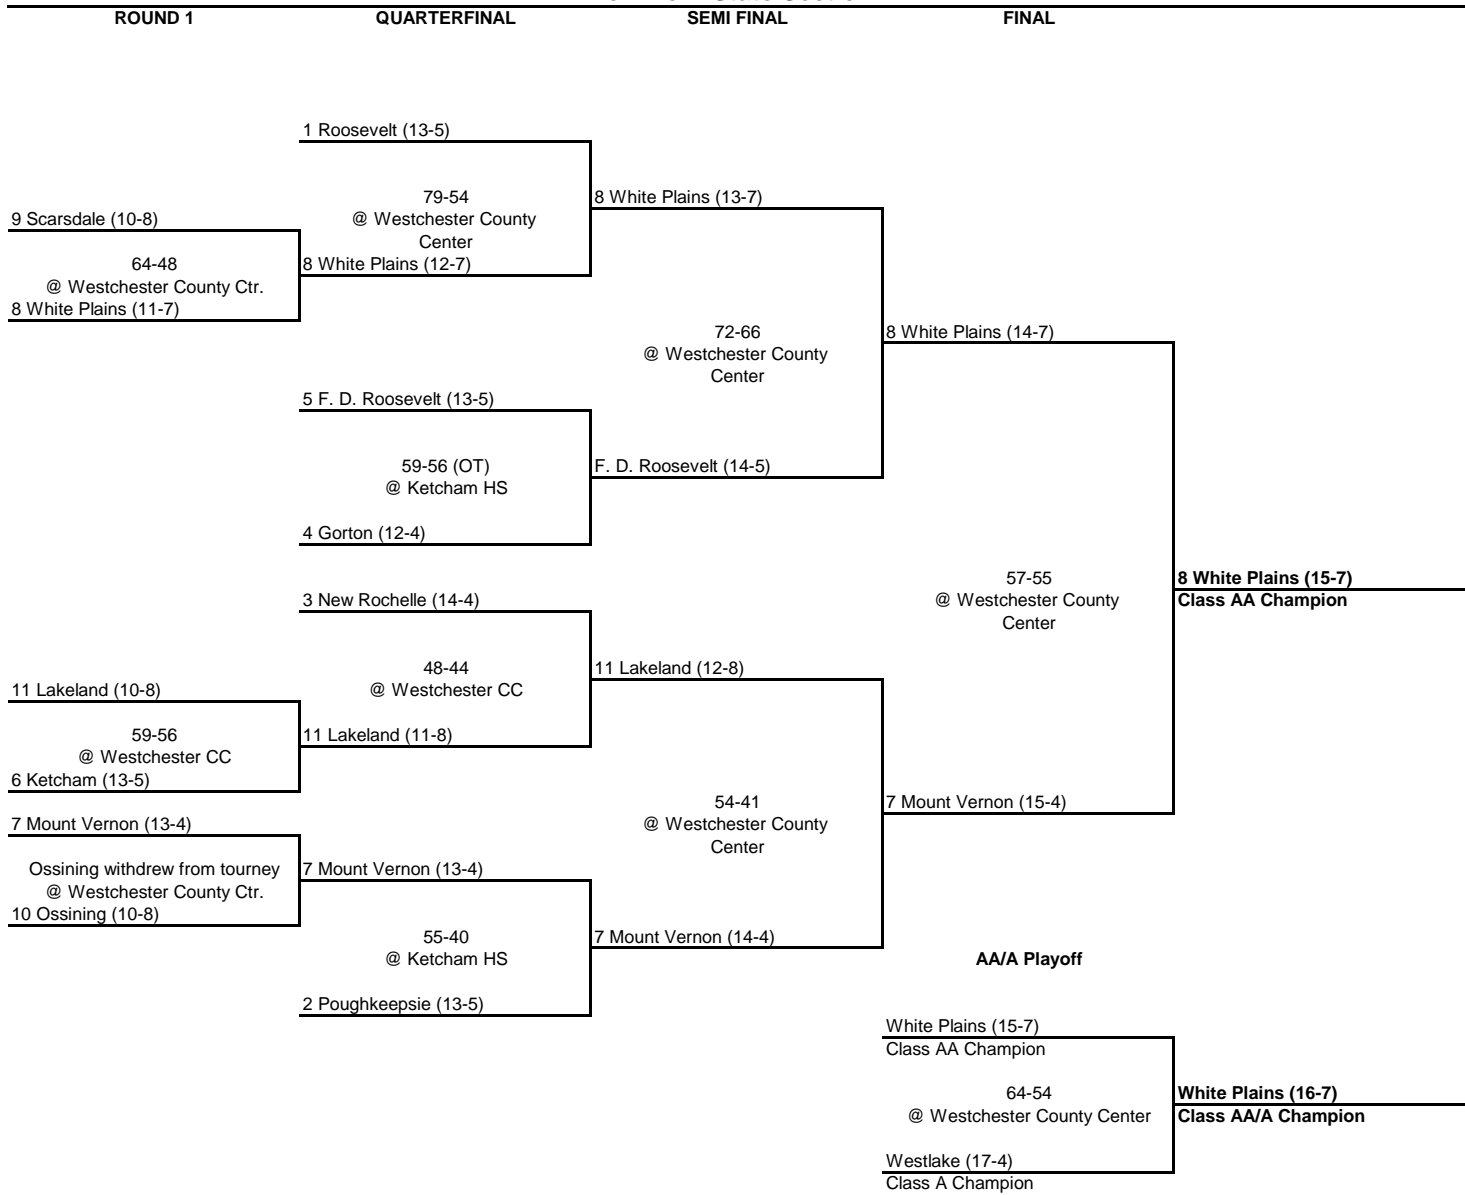

1969 CLASS AA CHAMPIONSHIP

New York State Section I

1969 CLASS A CHAMPIONSHIP

New York State Section I

QUARTERFINAL

SEMI FINAL

FINAL

1969 CLASS B CHAMPIONSHIP