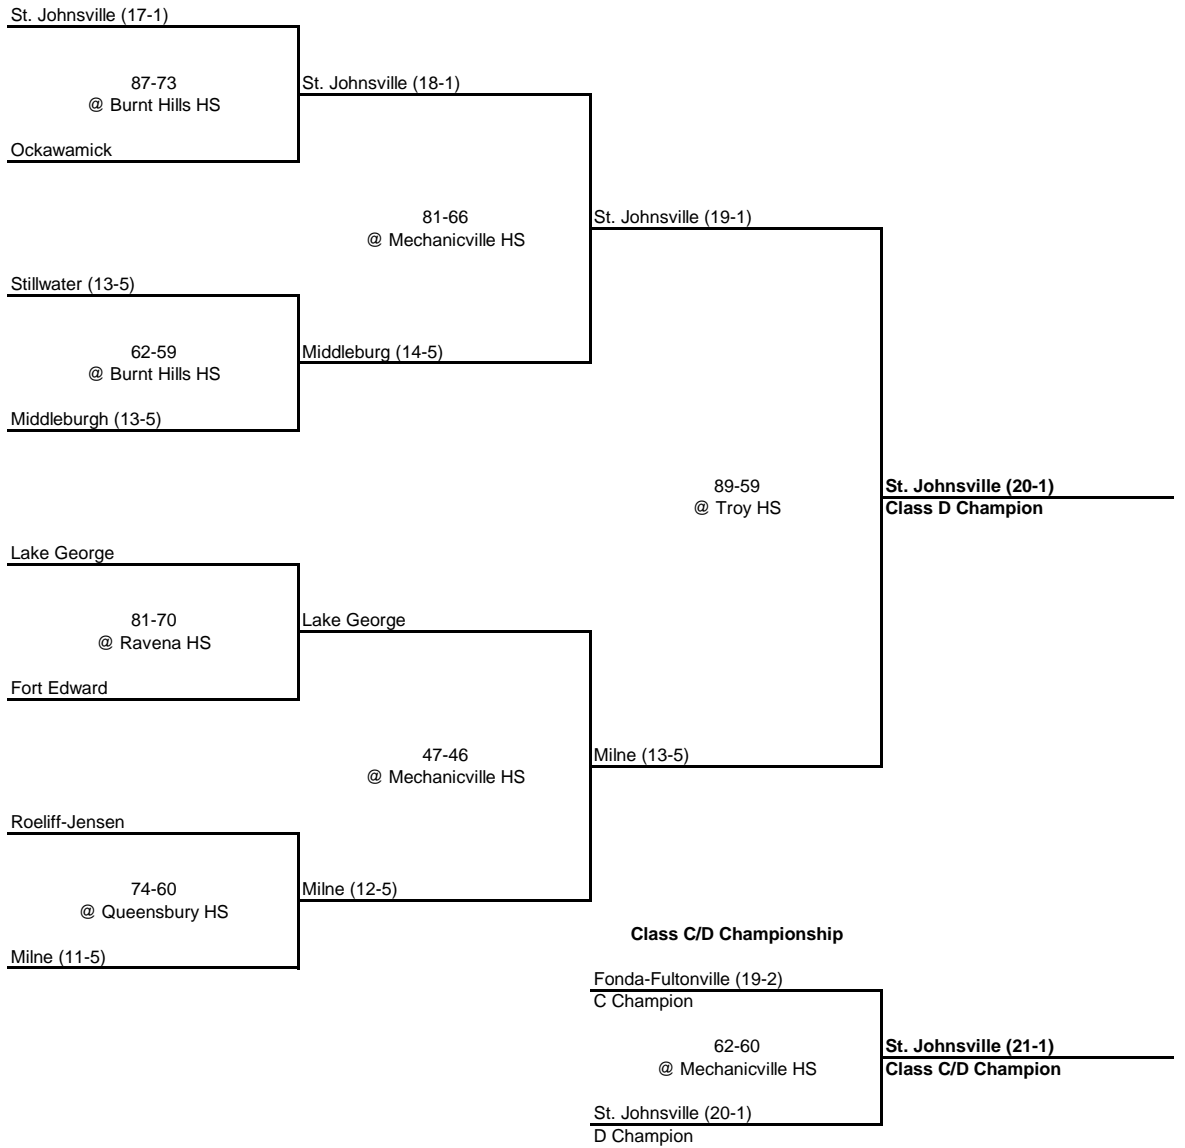

1970 CLASS D CHAMPIONSHIP

New York State Section II

QUARTERFINAL

SEMI FINAL

FINAL