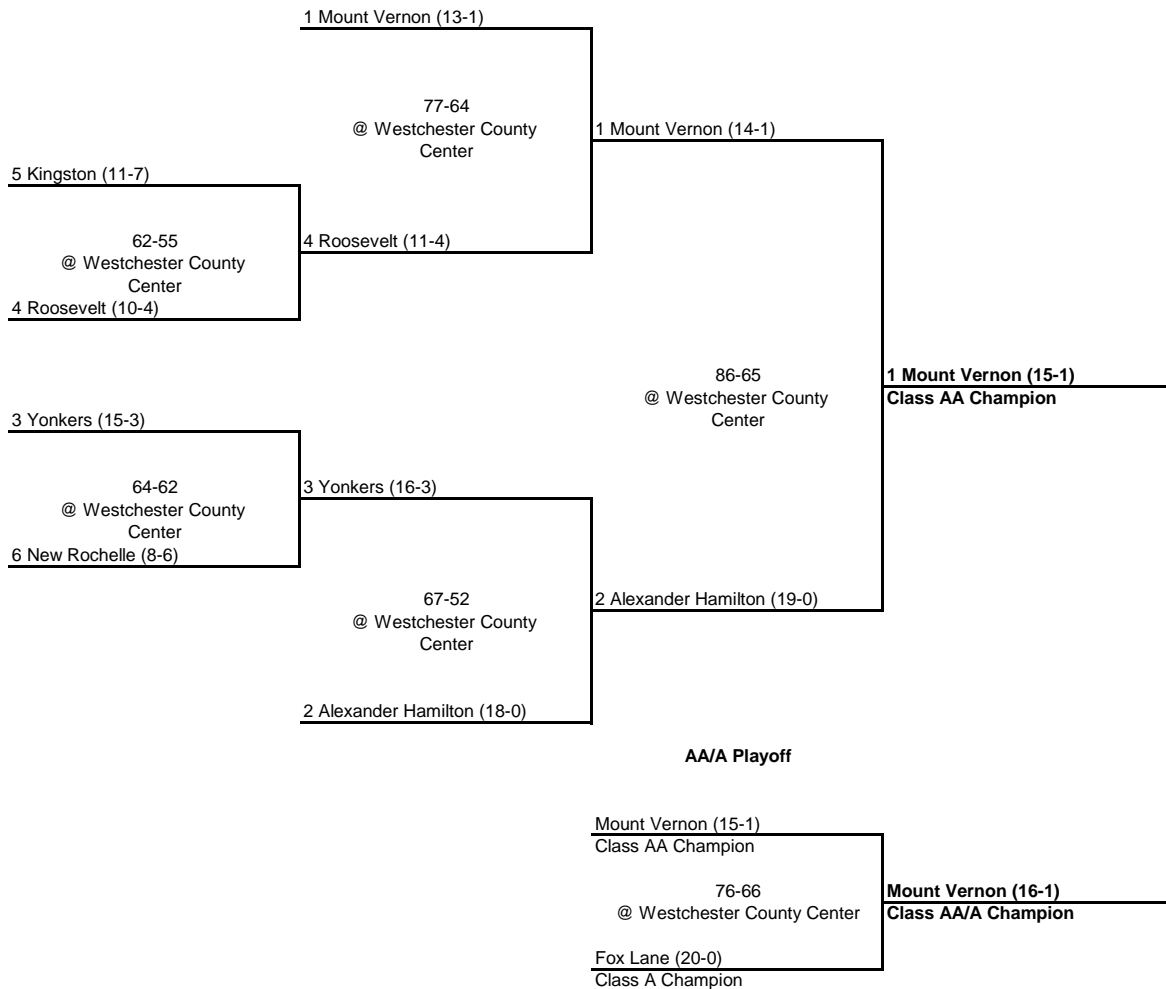

1972 CLASS AA CHAMPIONSHIP

New York State Section I

QUARTERFINAL

SEMI FINAL

FINAL