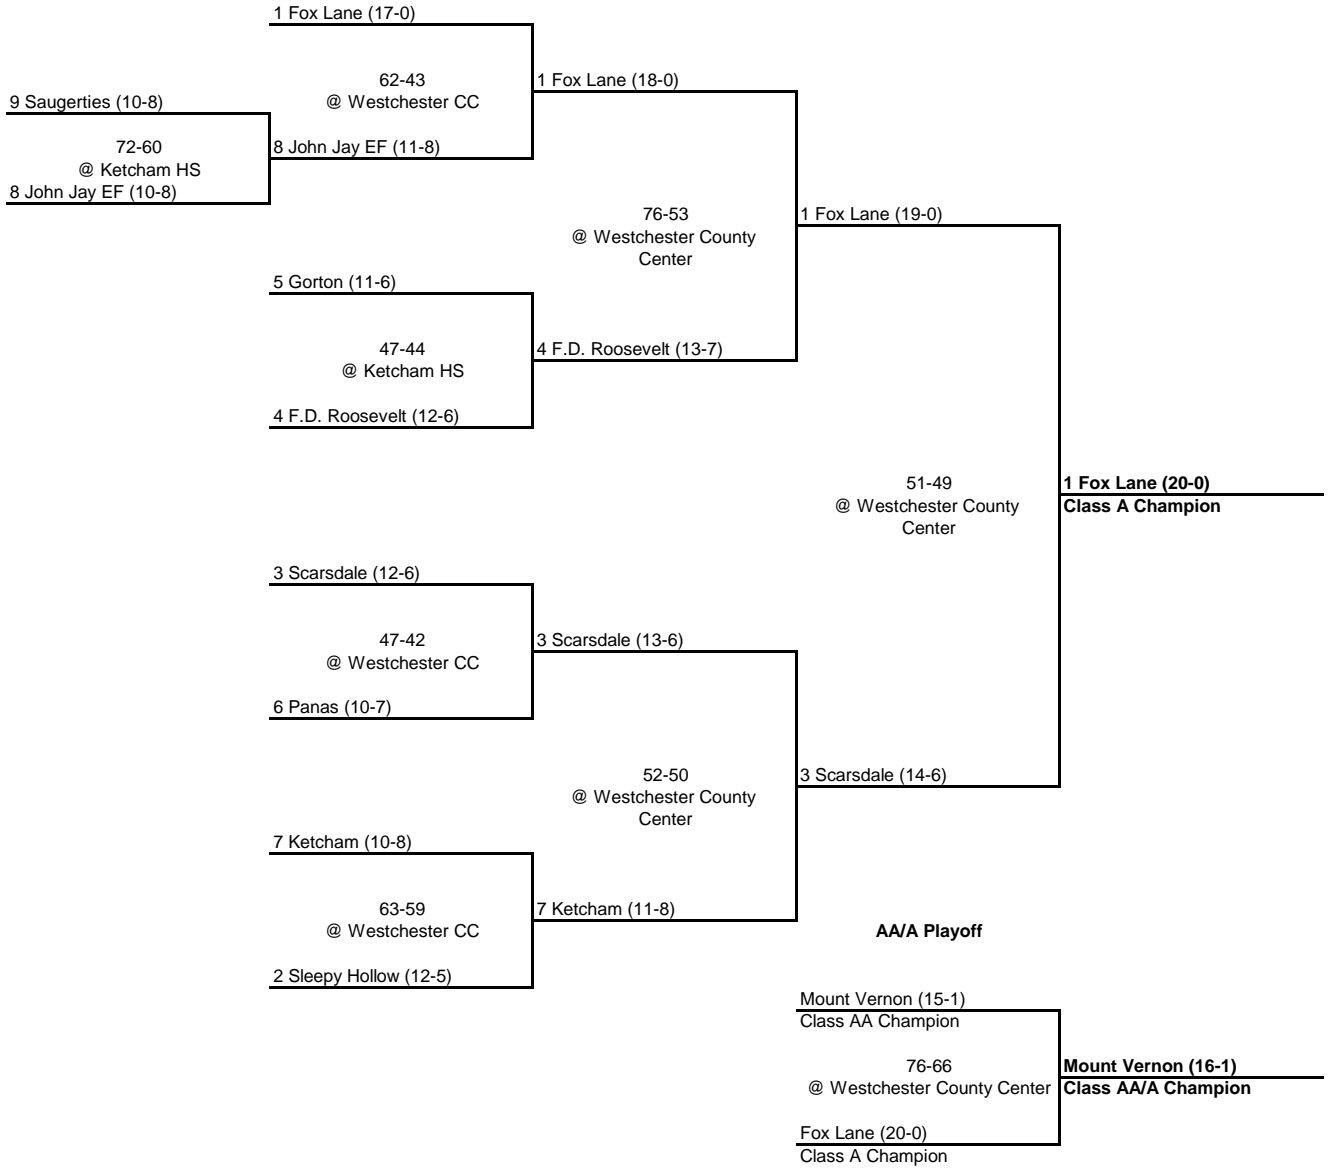

1972 CLASS A CHAMPIONSHIP

New York State Section I

ROUND 1

QUARTERFINAL

SEMI FINAL

FINAL