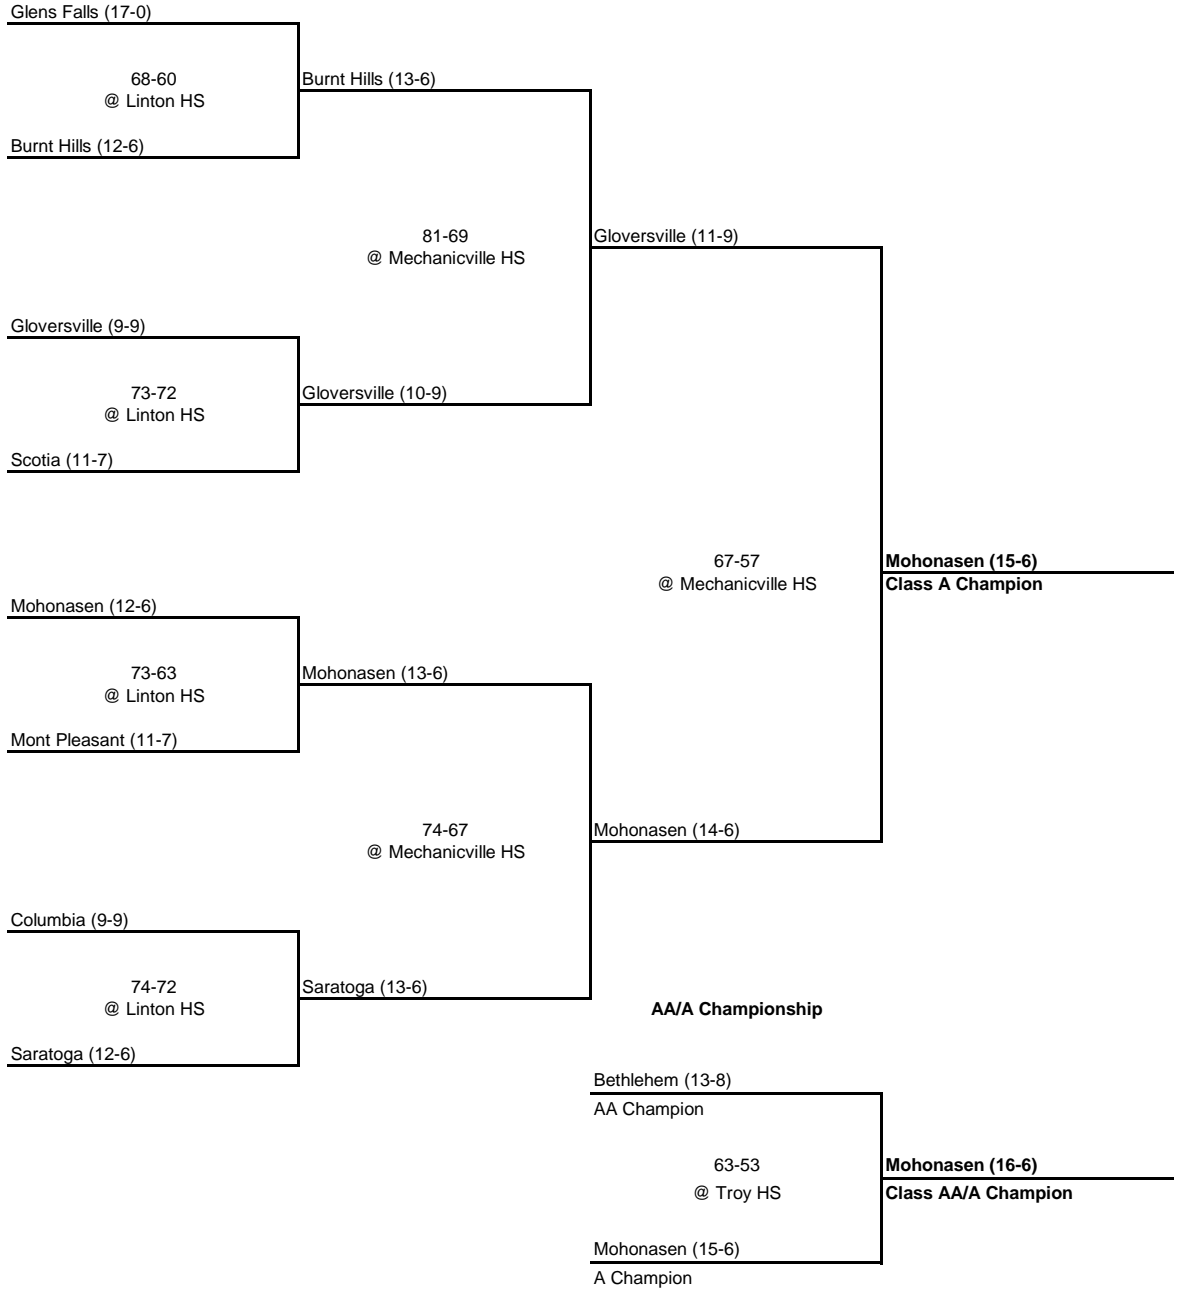

1972 CLASS A CHAMPIONSHIP

New York State Section II

QUARTERFINAL

SEMI FINAL

FINAL