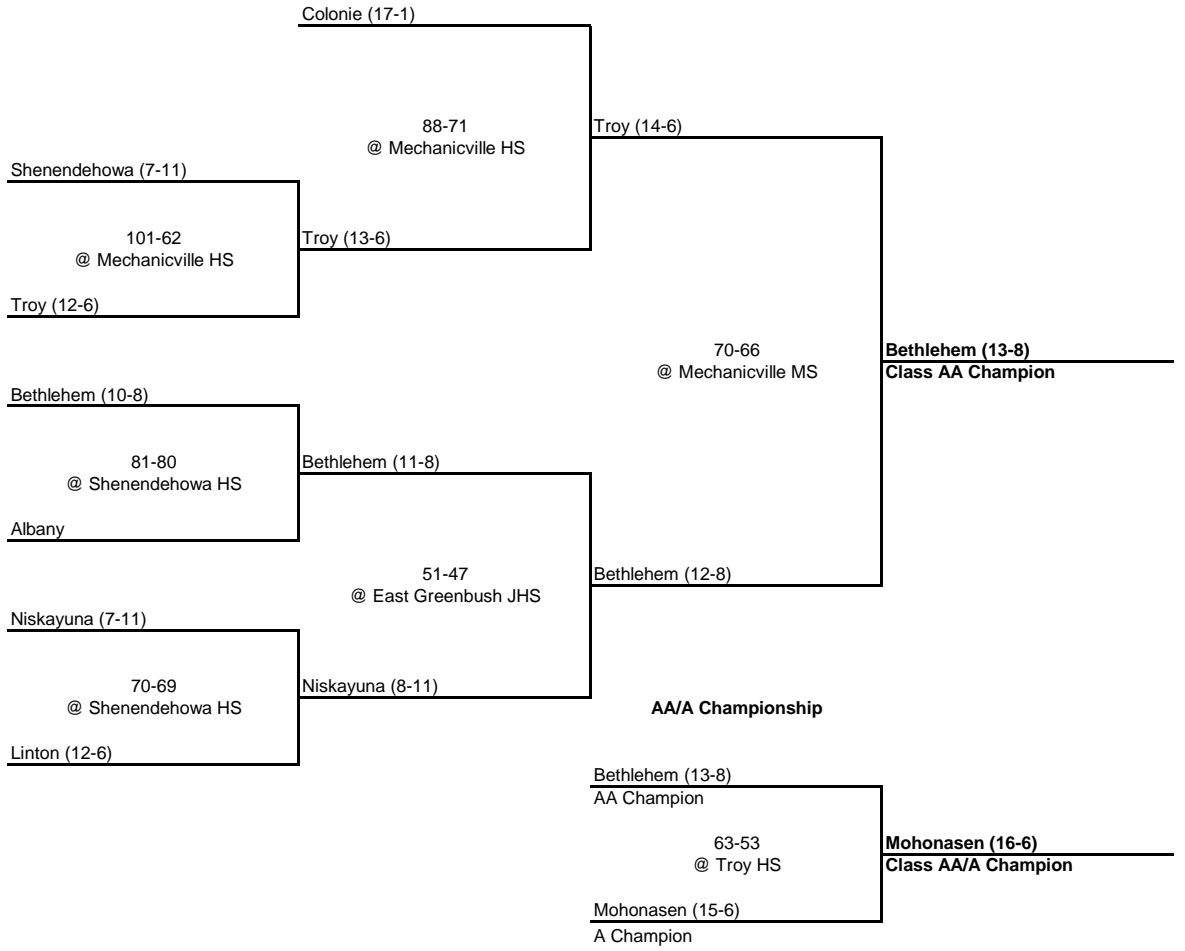

1972 CLASS AA CHAMPIONSHIP

New York State Section II

QUARTERFINAL

SEMI FINAL

FINAL

1972 CLASS A CHAMPIONSHIP

New York State Section II

QUARTERFINAL

SEMI FINAL

FINAL

1972 CLASS B CHAMPIONSHIP

New York State Section II

ROUND 1

QUARTERFINAL

SEMI FINAL

FINAL