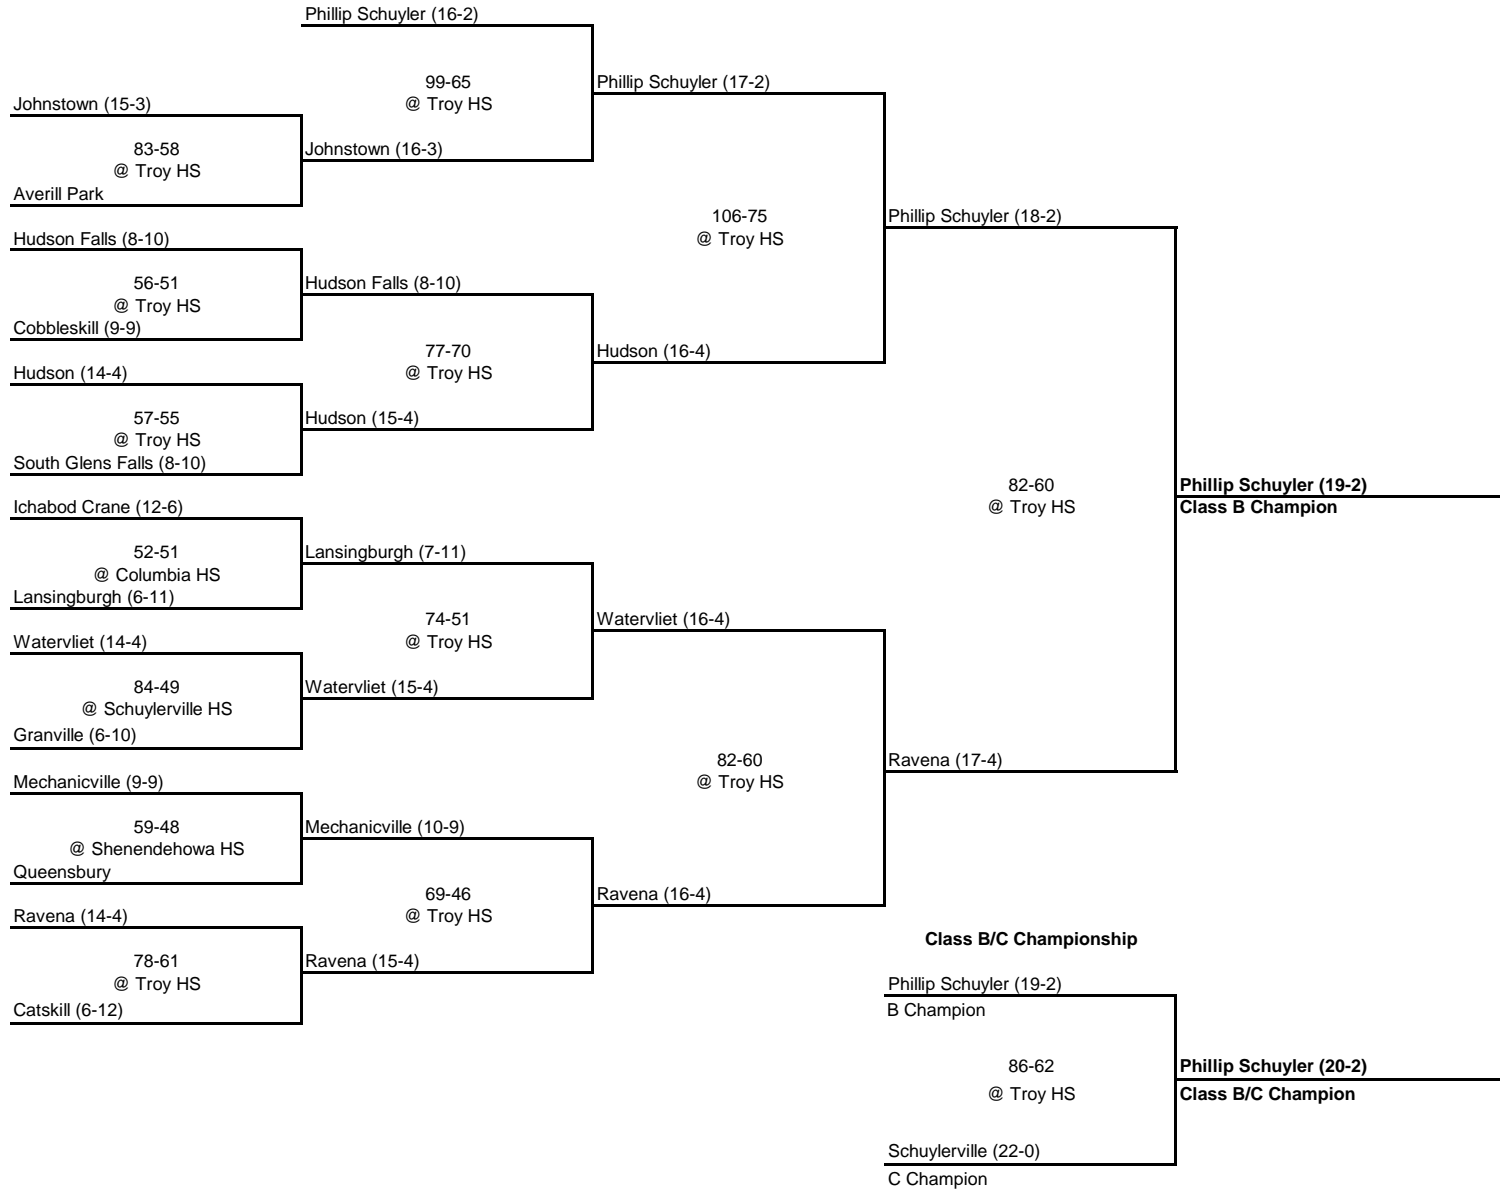

SEMI FINAL

FINAL

1972 CLASS B CHAMPIONSHIP

New York State Section II

ROUND 1

QUARTERFINAL

SEMI FINAL

FINAL