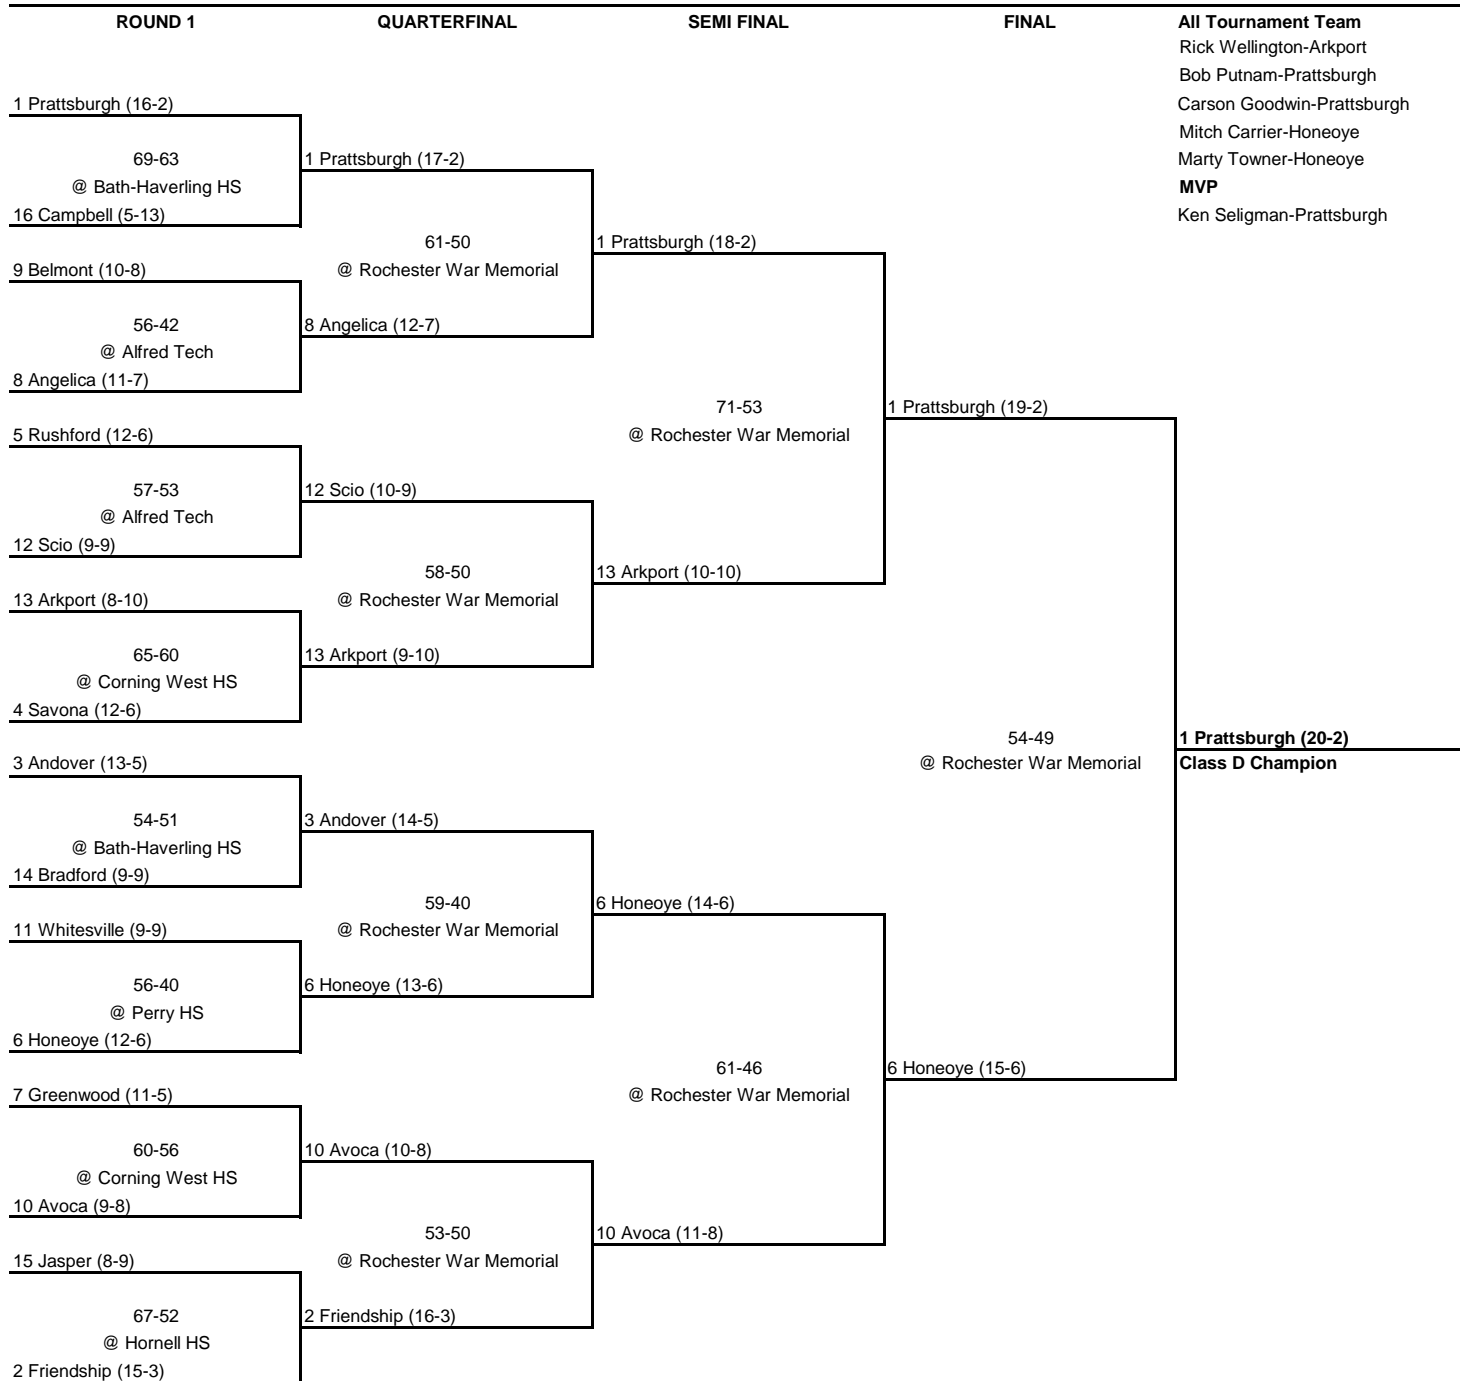

1973 CLASS D CHAMPIONSHIP

New York State Section V

1 Prattsburgh (20-2)
Class D Champion