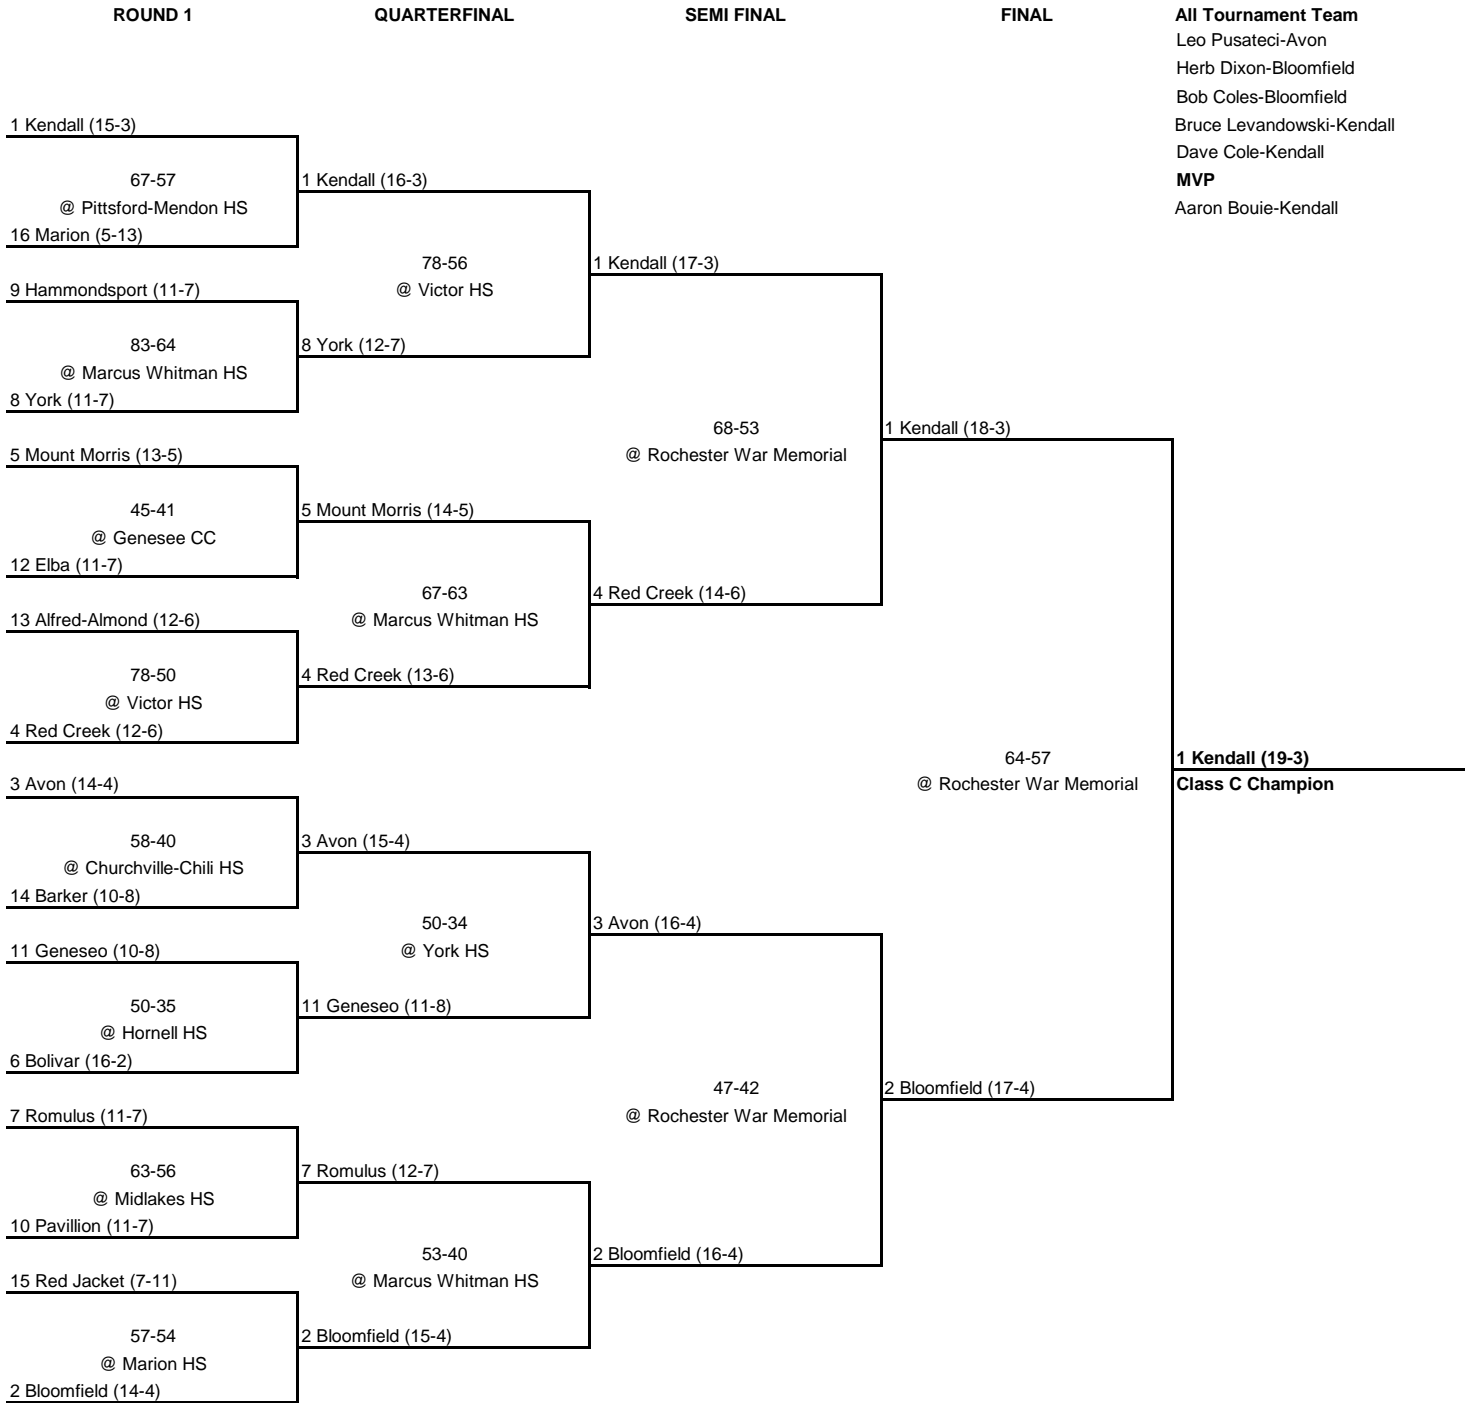

1973 CLASS C CHAMPIONSHIP

New York State Section V