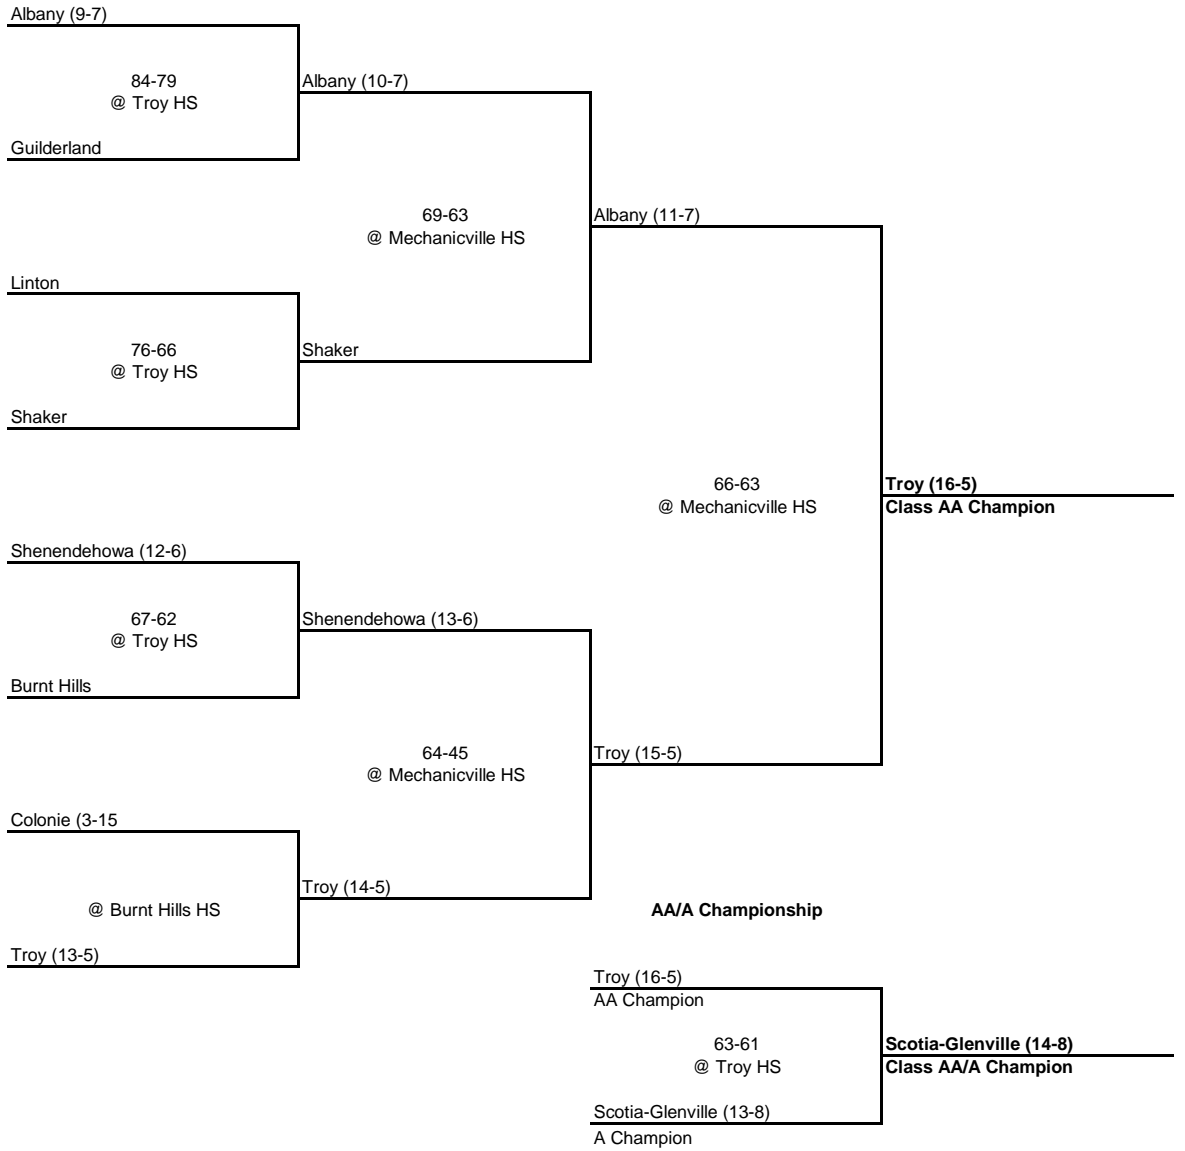

1975 CLASS AA CHAMPIONSHIP

New York State Section II

QUARTERFINAL

SEMI FINAL

FINAL

1975 CLASS A CHAMPIONSHIP

New York State Section II

QUARTERFINAL