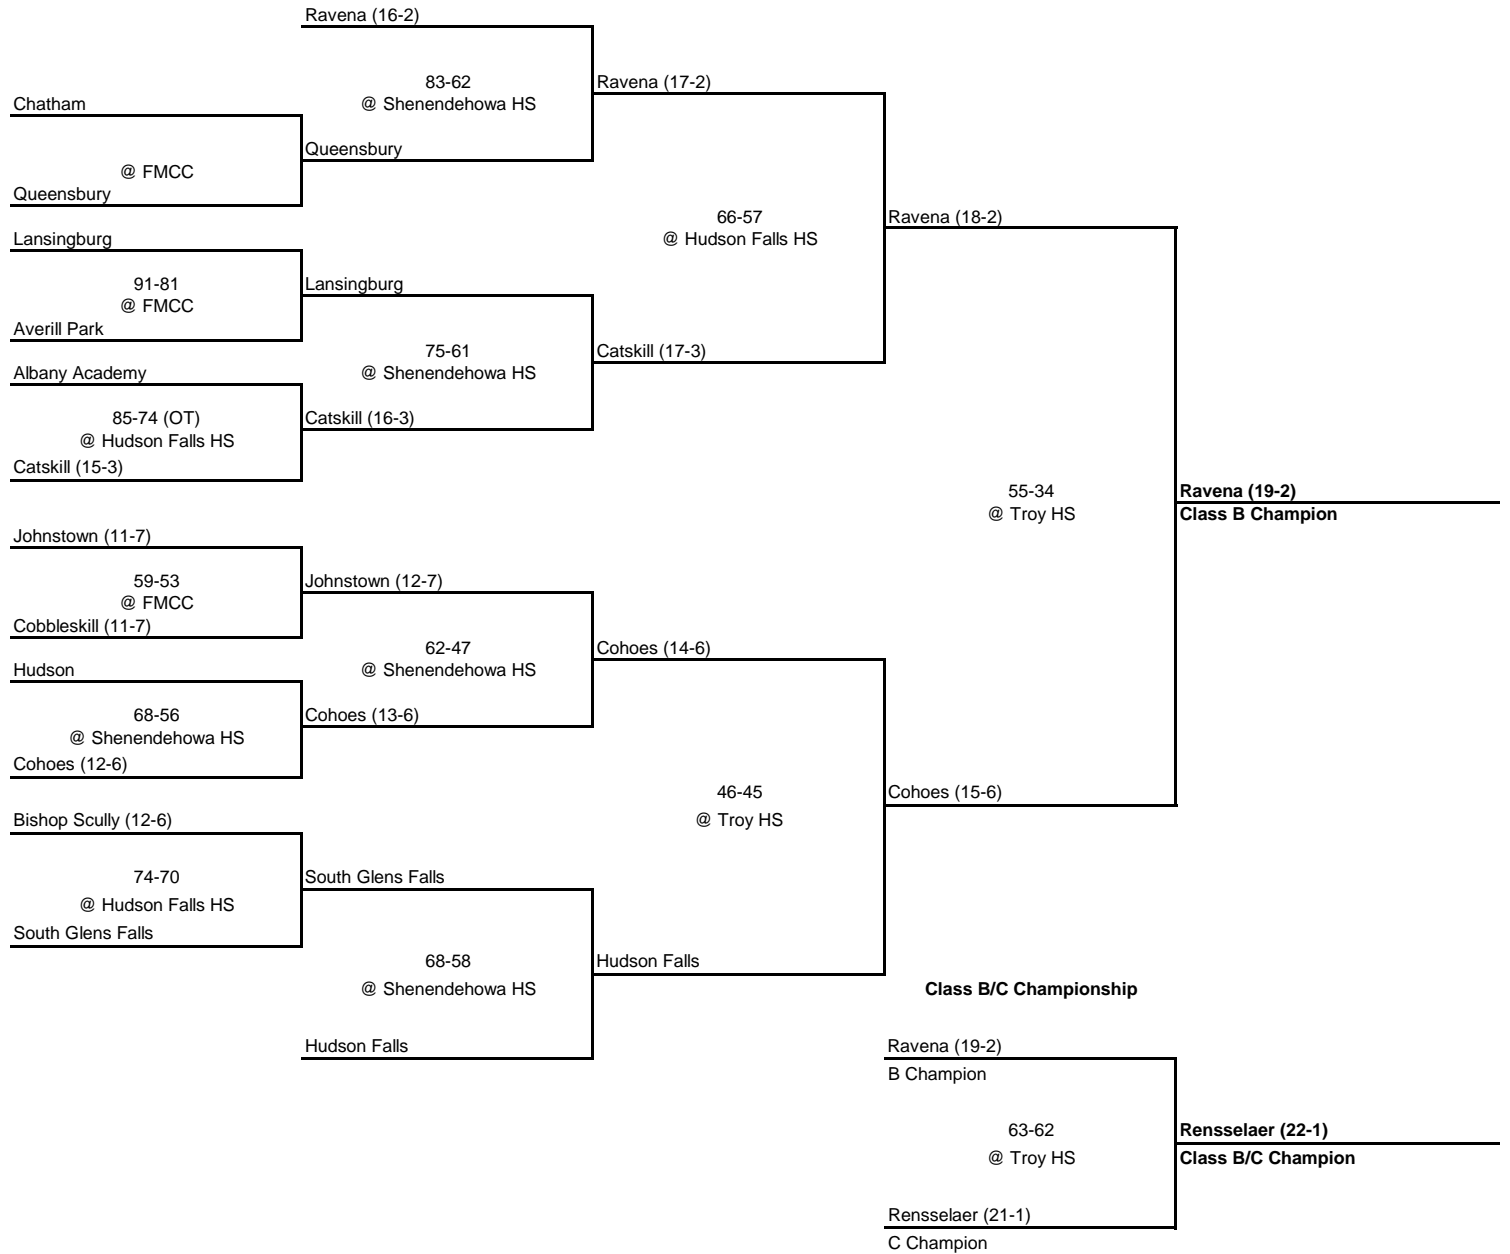

1975 CLASS B CHAMPIONSHIP

New York State Section II

ROUND 1

QUARTERFINAL

SEMI FINAL

FINAL