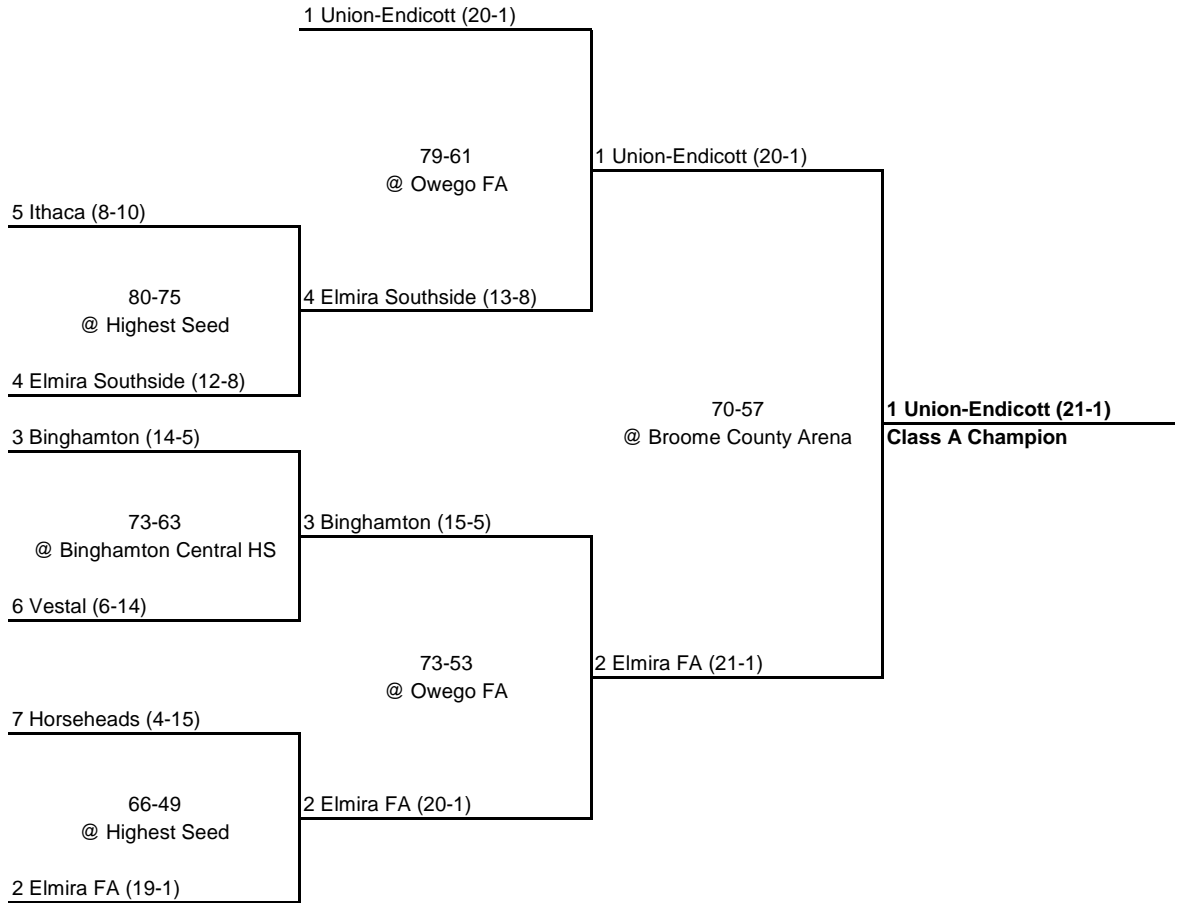

1981 CLASS A CHAMPIONSHIP

New York State Section IV

QUARTERFINAL

SEMI FINAL

FINAL

1981 CLASS A CHAMPIONSHIP

New York State Section IV

ROUND 1

QUARTERFINAL

SEMI FINAL

FINAL

1 Waverly (18-2)

9 Johnson City (8-11)

65-64
@ Highest Seed
8 Norwich (8-11)

8 Norwich (9-11)

5 Windsor (15-5)