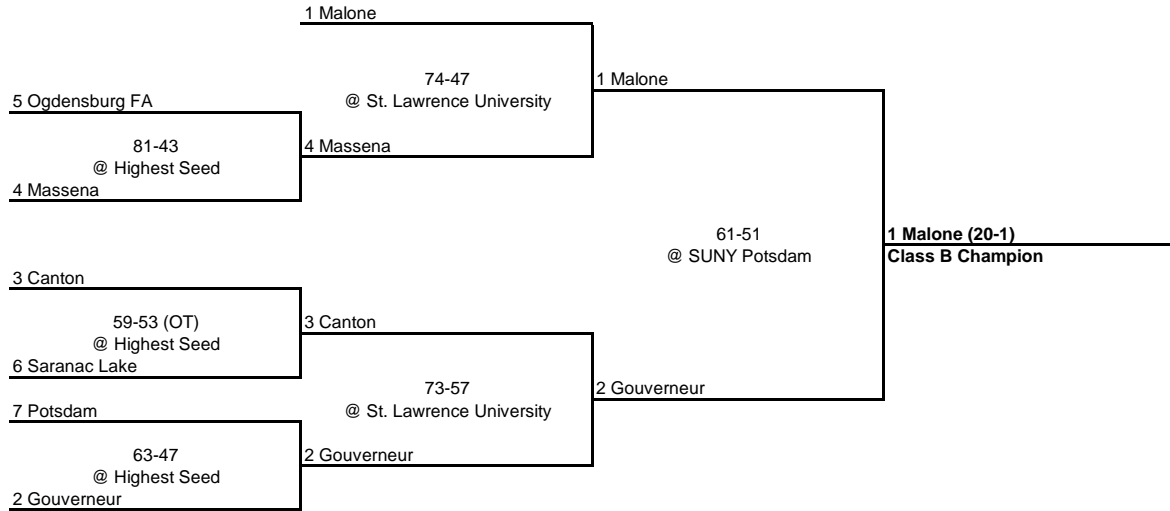

**1981 CLASS B CHAMPIONSHIP**

**New York State Section X**

QUARTERFINAL

SEMI FINAL

FINAL

---

---

**1981 CLASS C CHAMPIONSHIP**

---

---

**New York State Section X**

---

QUARTERFINAL

SEMI FINAL

FINAL

**1981 CLASS D1 CHAMPIONSHIP**

**New York State Section X**

**1981 CLASS D2 CHAMPIONSHIP**

**New York State Section X**

---

---

**1981 Section X Overall Championship Bracket**

---

---