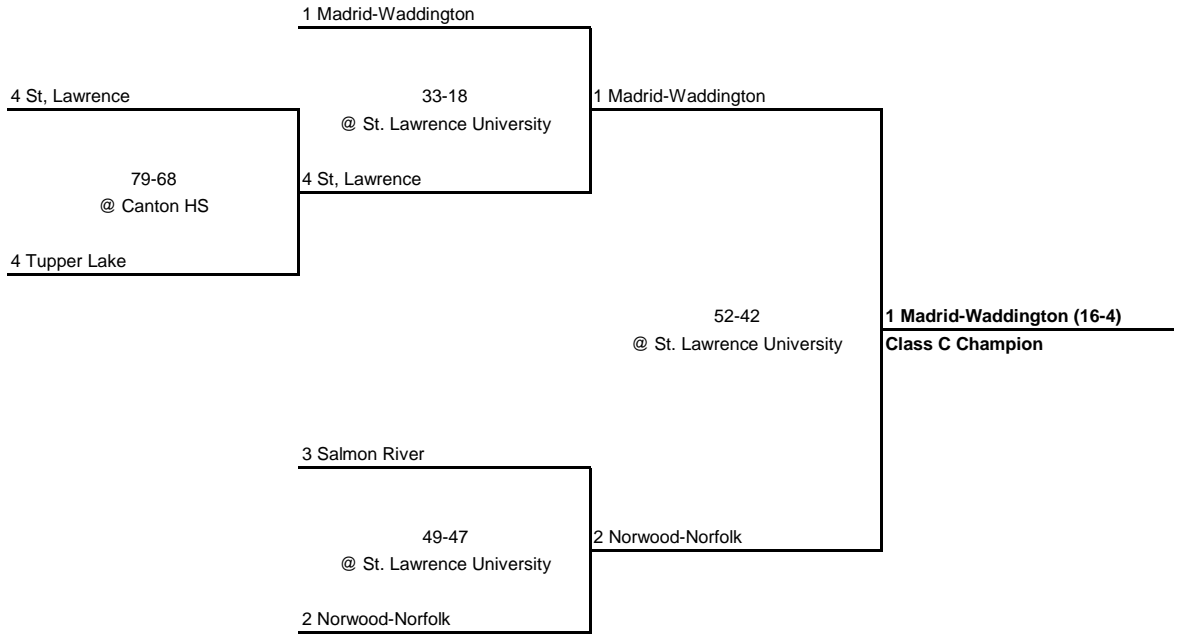

**1981 CLASS B CHAMPIONSHIP**

**New York State Section X**

QUARTERFINAL

SEMI FINAL

FINAL

---

---

**1981 CLASS C CHAMPIONSHIP**

---

---

**New York State Section X**

---

QUARTERFINAL

SEMI FINAL

FINAL

**1981 CLASS D1 CHAMPIONSHIP**

**New York State Section X**

**1981 CLASS D2 CHAMPIONSHIP**

**New York State Section X**

---

---

**1981 Section X Overall Championship Bracket**

---

---