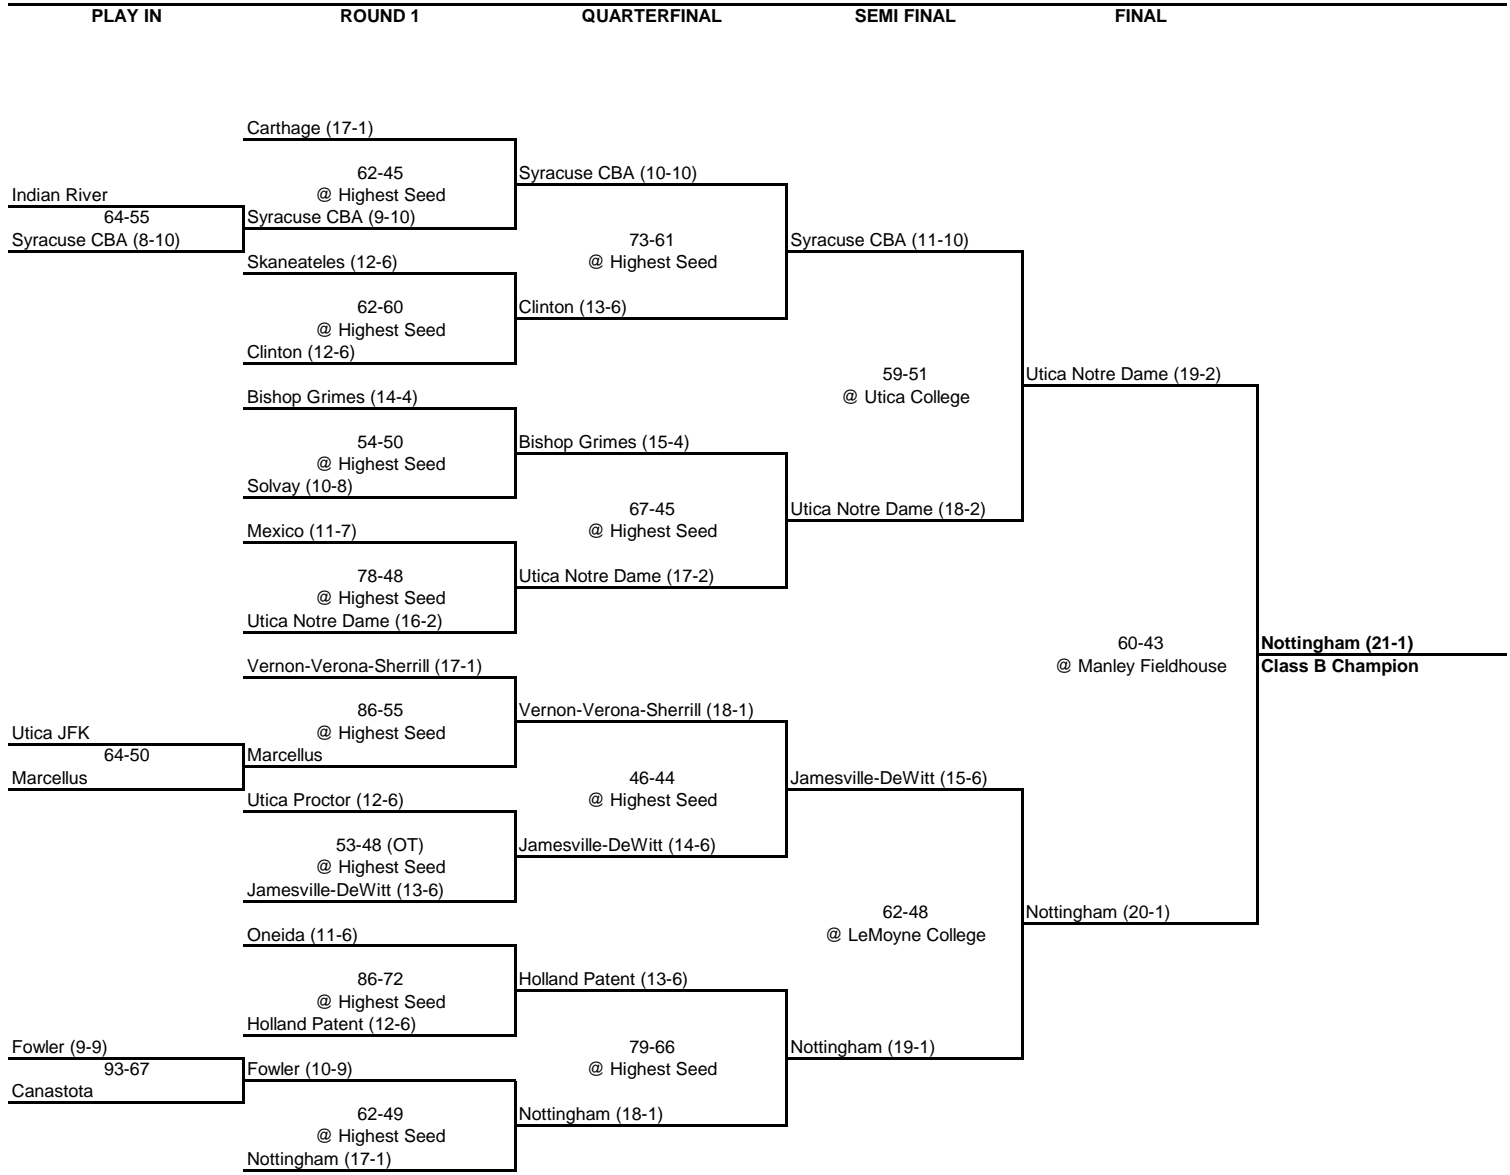

1982 CLASS B CHAMPIONSHIP

New York State Section III