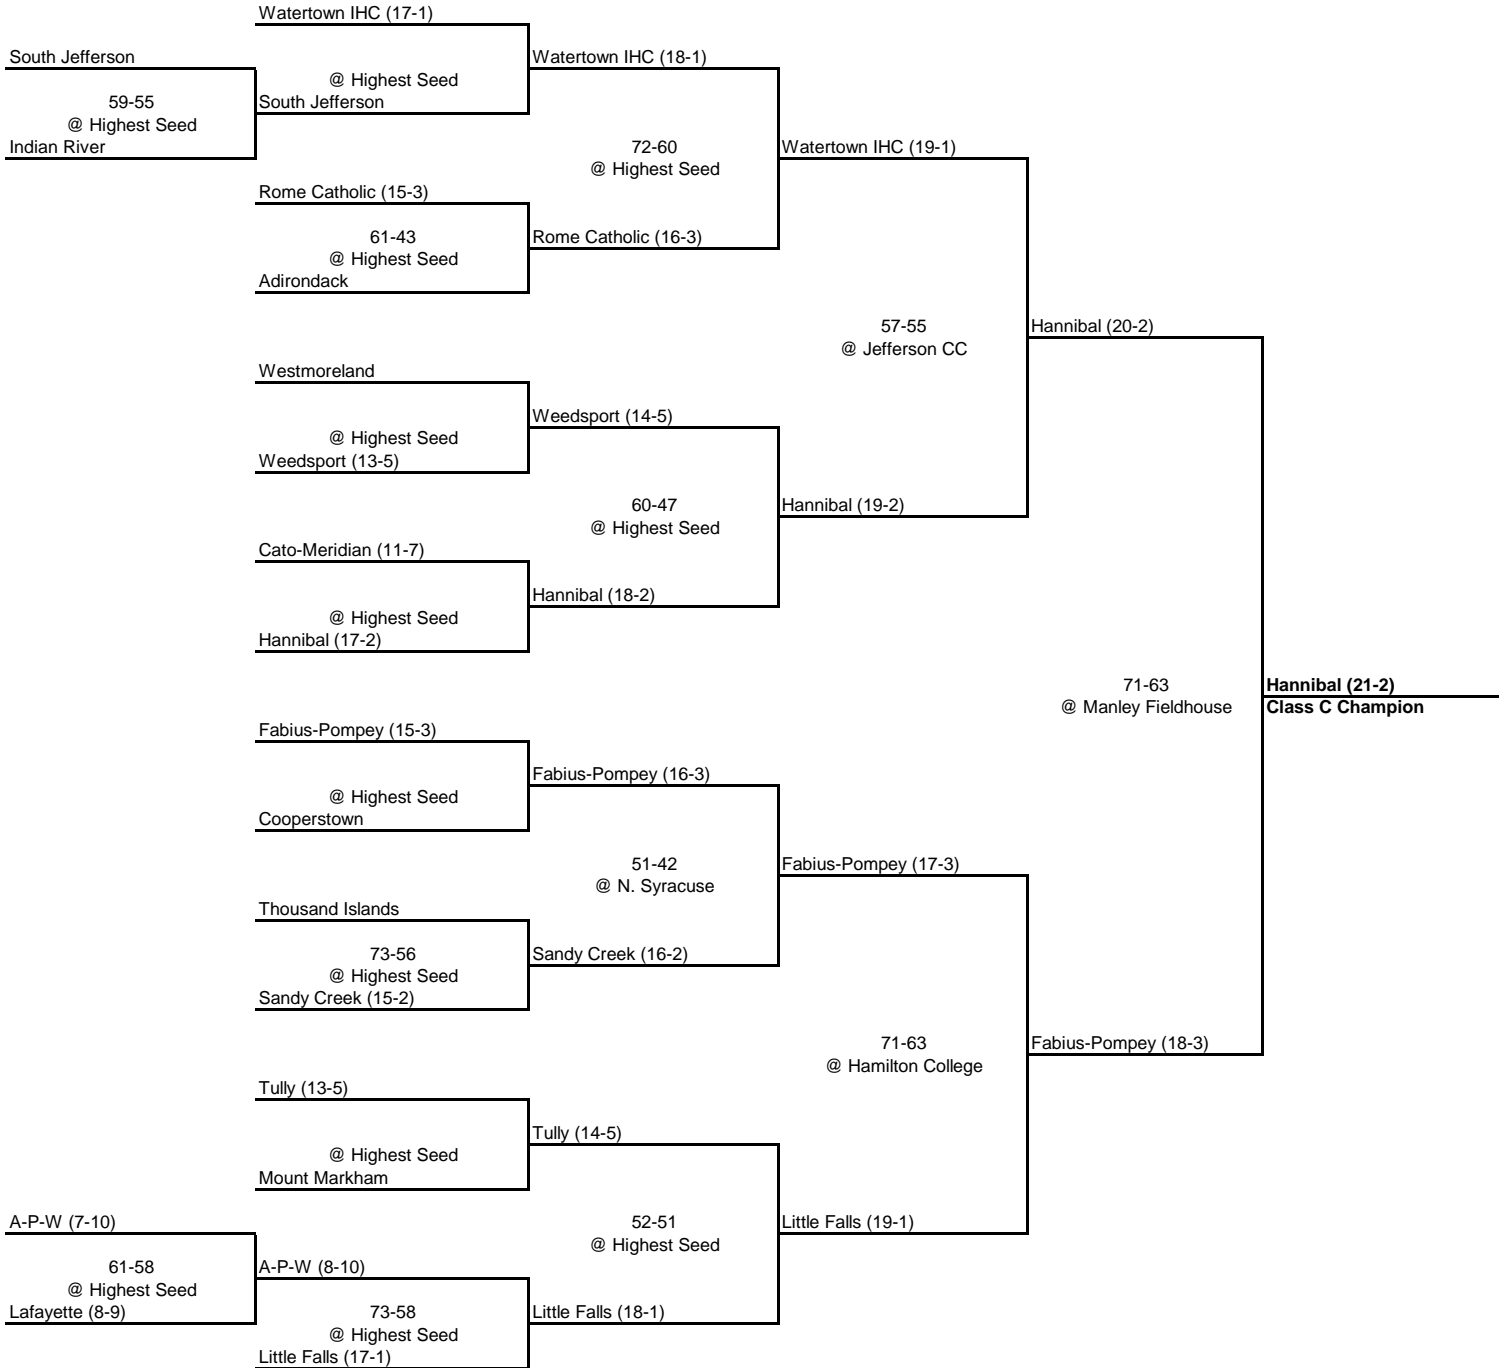

1983 CLASS C CHAMPIONSHIP

New York State Section III

ROUND 1

ROUND 2

QUARTERFINAL

SEMI FINAL

FINAL