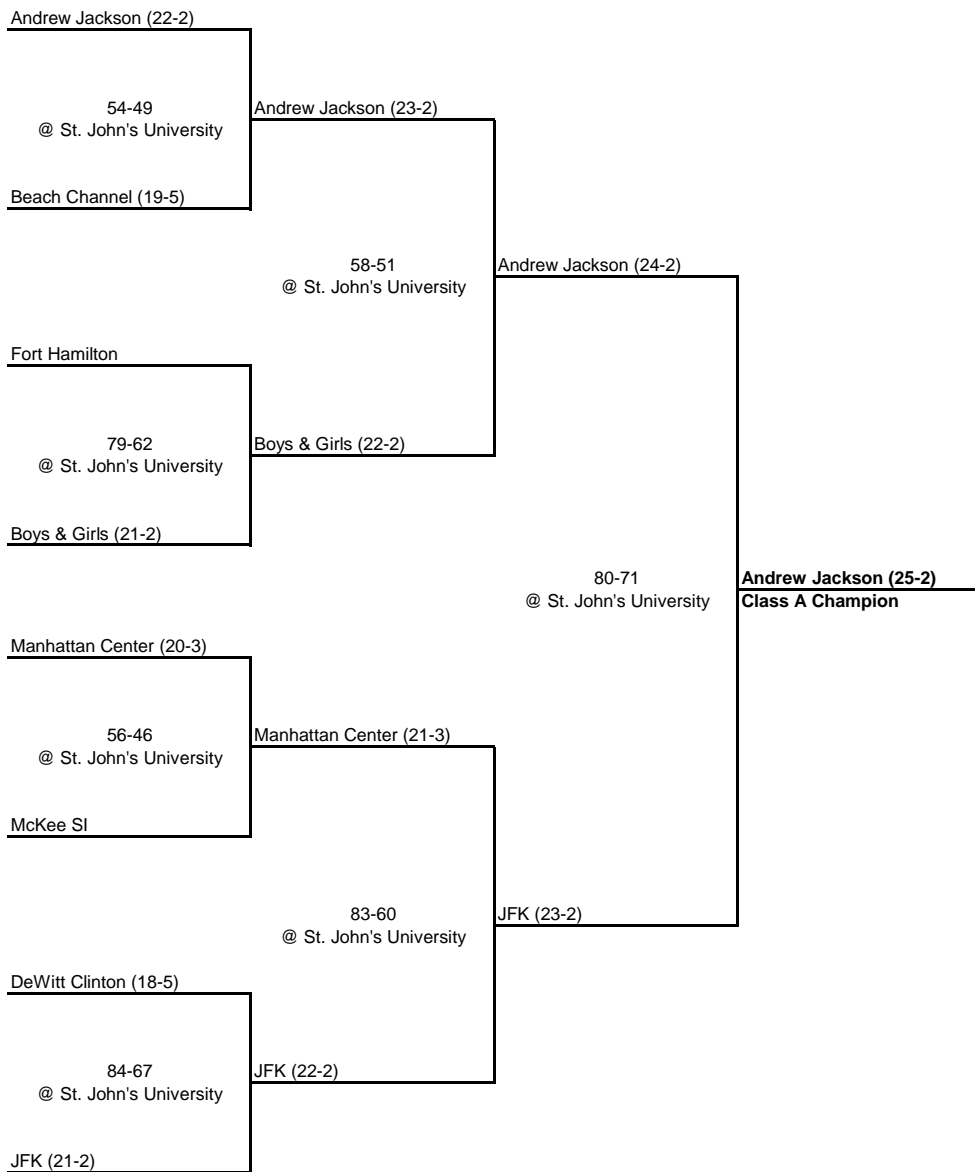

1985 PSAL A Playoff Bracket

QUARTERFINAL

SEMI FINAL

FINAL

1985 PSAL B Playoff Bracket

FINAL

Gompers (22-2)

97-75
@ St. John's University

Julia Richman (21-3)

Gompers (23-2)
Class B Champion