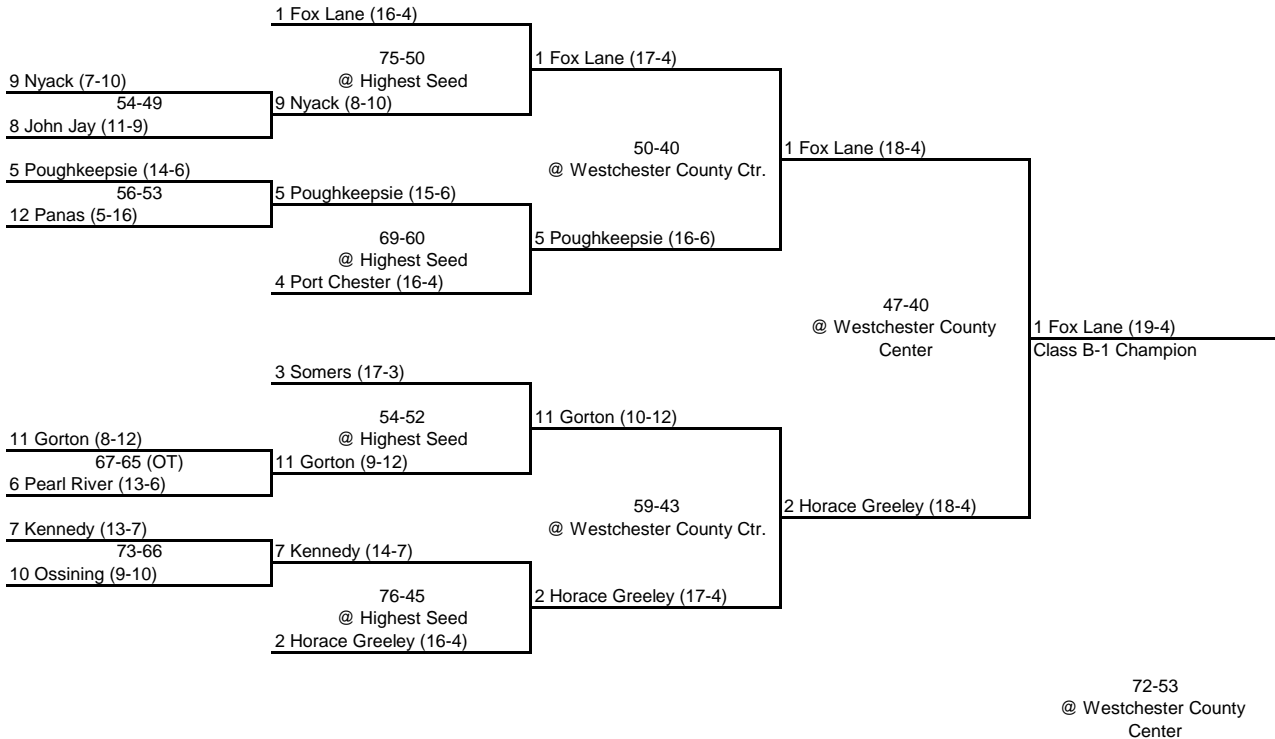

1985 CLASS A CHAMPIONSHIP

New York State Section I

OUTBRACKET QUARTERFINAL SEMI FINAL FINAL

CLASS A-1

CLASS A-2

1985 CLASS B CHAMPIONSHIP

New York State Section I

ROUND 1 @ Highest Seed
ROUND 2
QUARTERFINAL
SEMI FINAL
FINAL

CLASS B-1

CLASS B-2

1985 CLASS C CHAMPIONSHIP

New York State Section I

ROUND 1

QUARTERFINAL

SEMI FINAL

FINAL

1 Irvington (20-0)

9 Edgemont (7-13)

55-49
@ Highest Seed
8 Croton (8-12)

79-48
@ Highest Seed

9 Edgemont (8-13)

1 Irvington (21-0)

72-63
@ Westchester County
Center

1 Irvington (22-0)