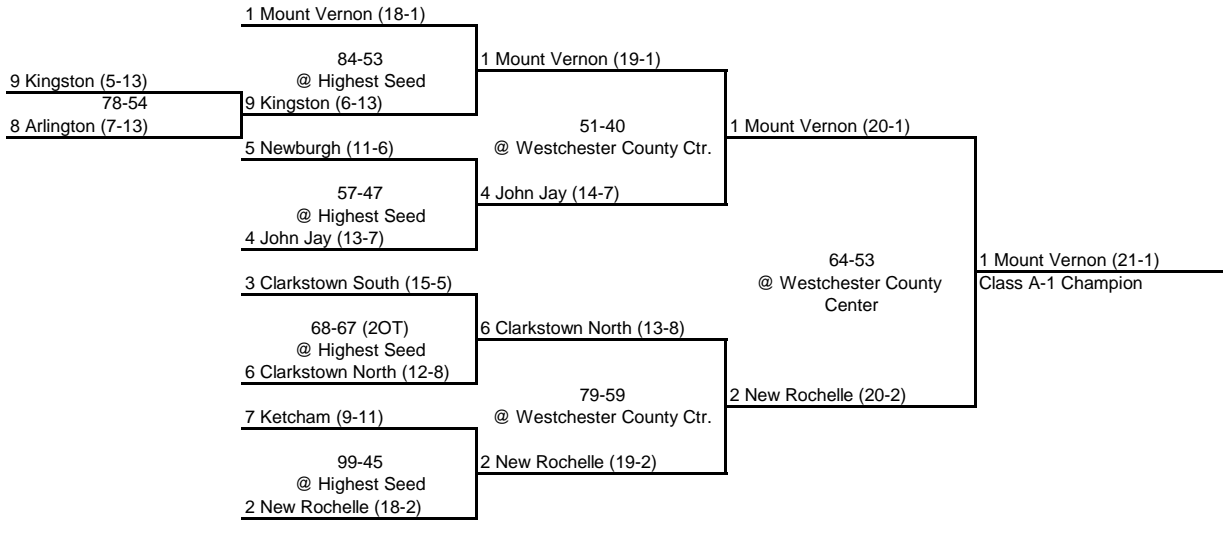

1985 CLASS A CHAMPIONSHIP

New York State Section I

OUTBRACKET QUARTERFINAL SEMI FINAL FINAL

CLASS A-1

CLASS A-2

1985 CLASS B CHAMPIONSHIP

New York State Section I

ROUND 1 @ Highest Seed
ROUND 2
QUARTERFINAL
SEMI FINAL
FINAL

CLASS B-1

CLASS B-2

1985 CLASS C CHAMPIONSHIP

New York State Section I

ROUND 1

QUARTERFINAL

SEMI FINAL

FINAL

1 Irvington (20-0)

9 Edgemont (7-13)

55-49
@ Highest Seed
8 Croton (8-12)

79-48
@ Highest Seed

9 Edgemont (8-13)

1 Irvington (21-0)

72-63
@ Westchester County
Center

1 Irvington (22-0)