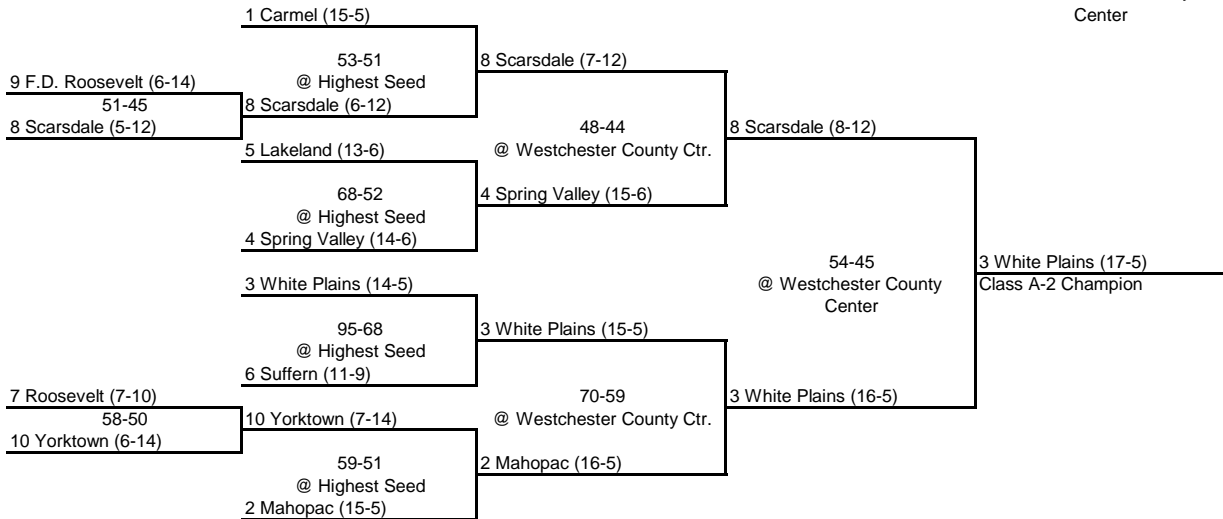

1985 CLASS A CHAMPIONSHIP

New York State Section I

OUTBRACKET QUARTERFINAL SEMI FINAL FINAL

CLASS A-1

CLASS A-2

1985 CLASS B CHAMPIONSHIP

New York State Section I

ROUND 1 @ Highest Seed
ROUND 2
QUARTERFINAL
SEMI FINAL
FINAL

CLASS B-1

CLASS B-2

1985 CLASS C CHAMPIONSHIP

New York State Section I

ROUND 1

QUARTERFINAL

SEMI FINAL

FINAL

1 Irvington (20-0)

9 Edgemont (7-13)

55-49
@ Highest Seed
8 Croton (8-12)

79-48
@ Highest Seed

9 Edgemont (8-13)

1 Irvington (21-0)

72-63
@ Westchester County
Center

1 Irvington (22-0)