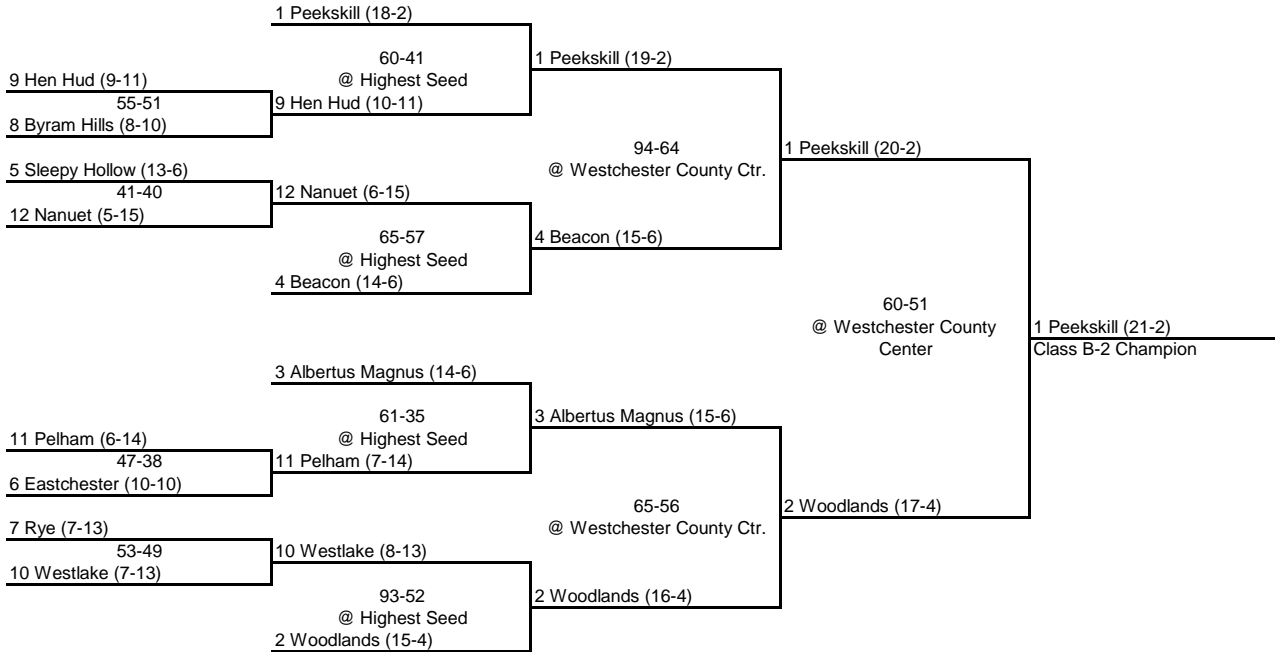

1985 CLASS A CHAMPIONSHIP

New York State Section I

OUTBRACKET QUARTERFINAL SEMI FINAL FINAL

CLASS A-1

CLASS A-2

1985 CLASS B CHAMPIONSHIP

New York State Section I

ROUND 1 @ Highest Seed
ROUND 2
QUARTERFINAL
SEMI FINAL
FINAL

CLASS B-1

CLASS B-2

1985 CLASS C CHAMPIONSHIP

New York State Section I

ROUND 1

QUARTERFINAL

SEMI FINAL

FINAL

1 Irvington (20-0)

9 Edgemont (7-13)

55-49
@ Highest Seed
8 Croton (8-12)

79-48
@ Highest Seed

9 Edgemont (8-13)

1 Irvington (21-0)

72-63
@ Westchester County
Center

1 Irvington (22-0)