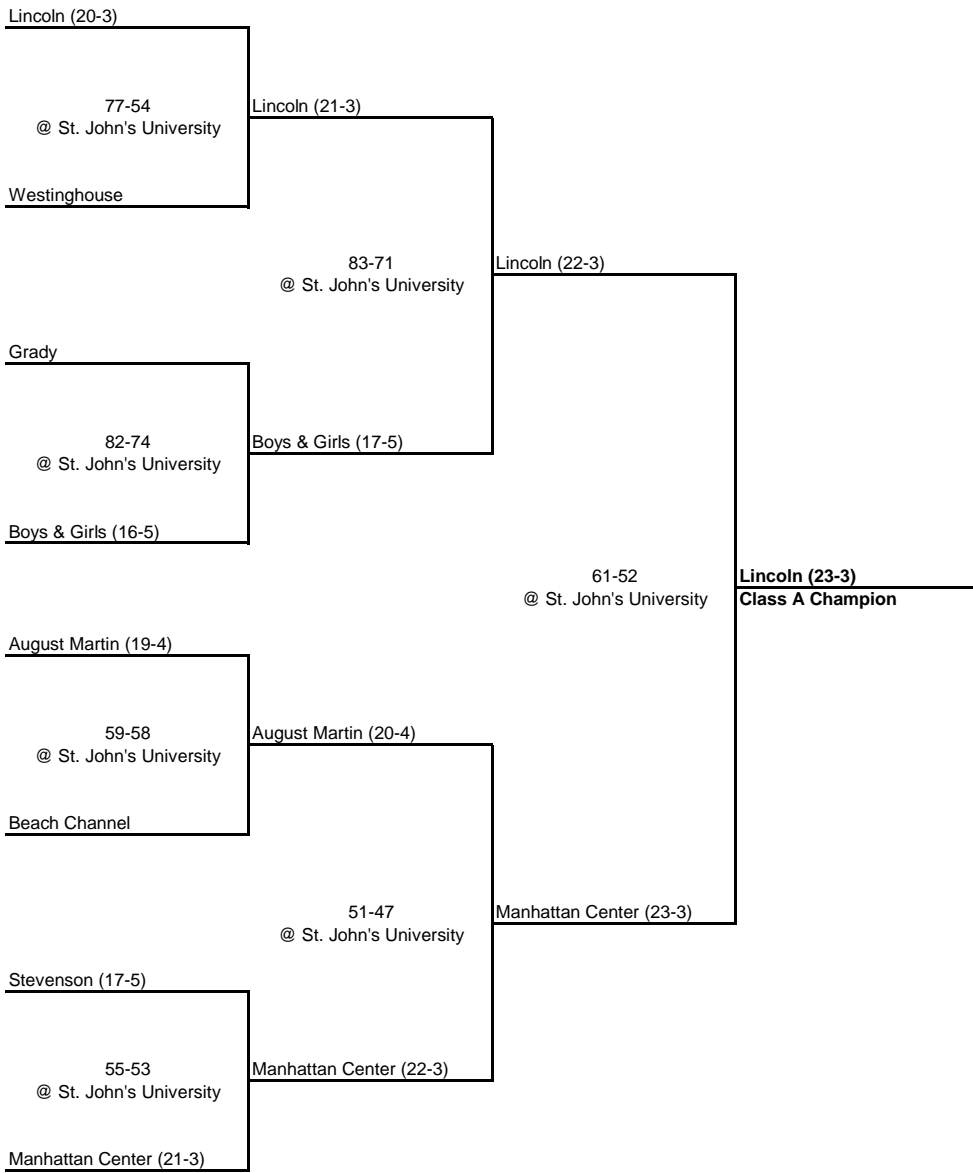

1986 PSAL A Playoff Bracket

QUARTERFINAL

SEMI FINAL

FINAL

1986 PSAL B Playoff Bracket

SEMI FINAL

FINAL