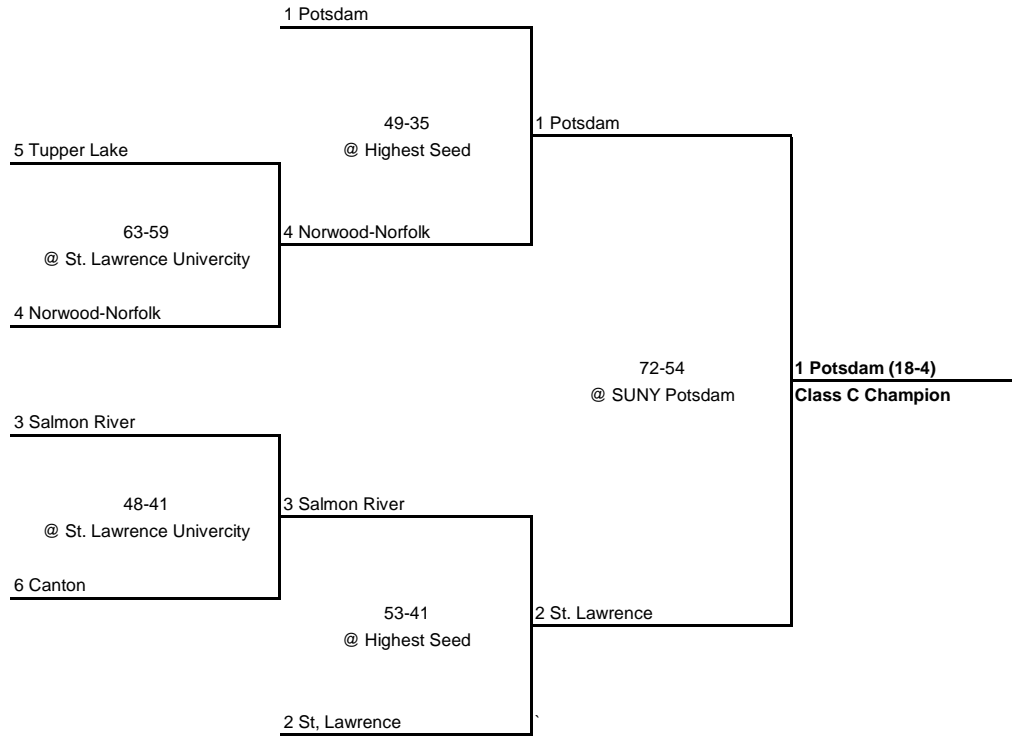

1986 CLASS C CHAMPIONSHIP

New York State Section X

QUARTERFINAL

SEMI FINAL

FINAL