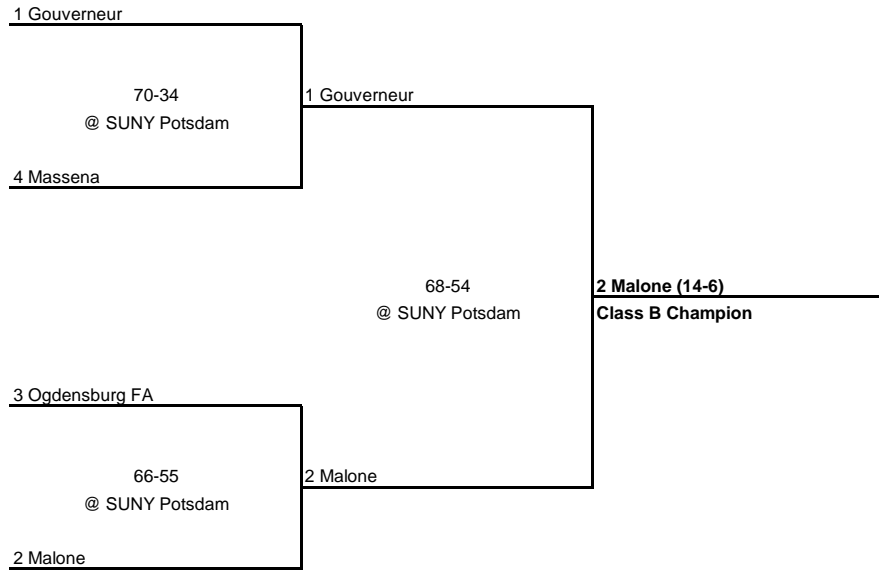

---

---

**1986 CLASS B CHAMPIONSHIP**

**New York State Section X**

---

SEMI FINAL

FINAL

---

---

**1986 CLASS C CHAMPIONSHIP**

---

---

**New York State Section X**

---

---

QUARTERFINAL

**1986 Section X Overall Championship Bracket**

---

---