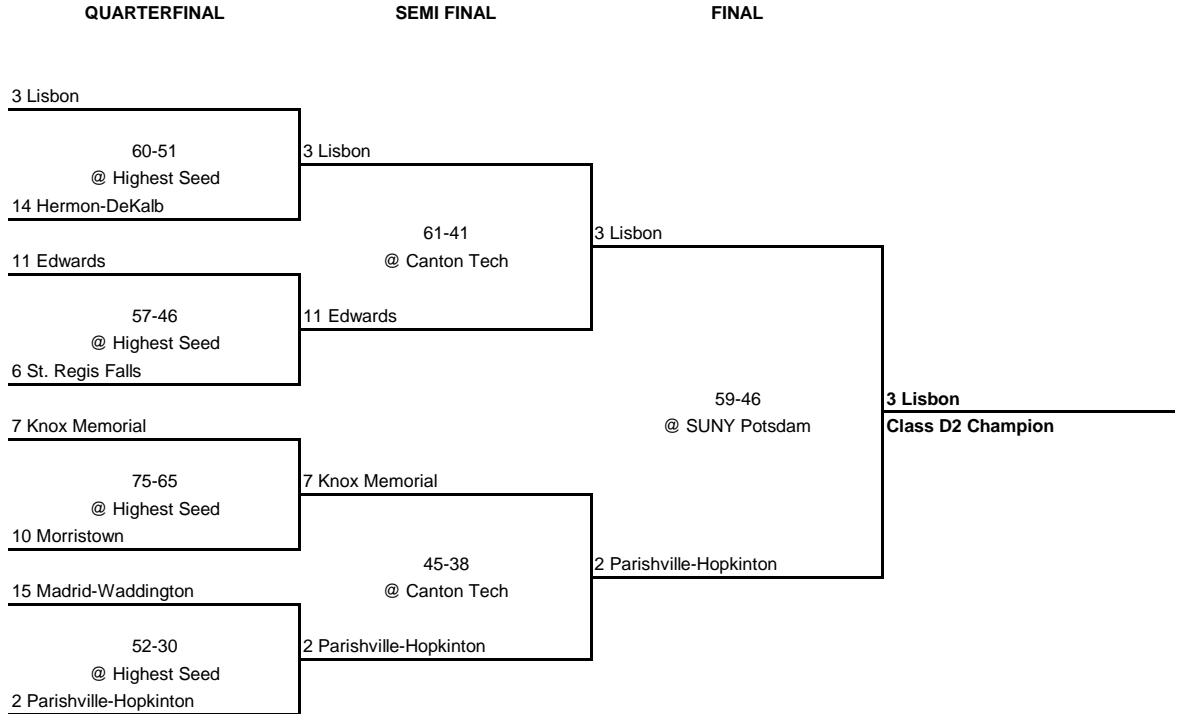

SEMI FINAL

FINAL

**1986 CLASS D1 CHAMPIONSHIP**

**New York State Section X**

**1986 CLASS D2 CHAMPIONSHIP**

**New York State Section X**

---

---

**1986 Section X Overall Championship Bracket**

---

---