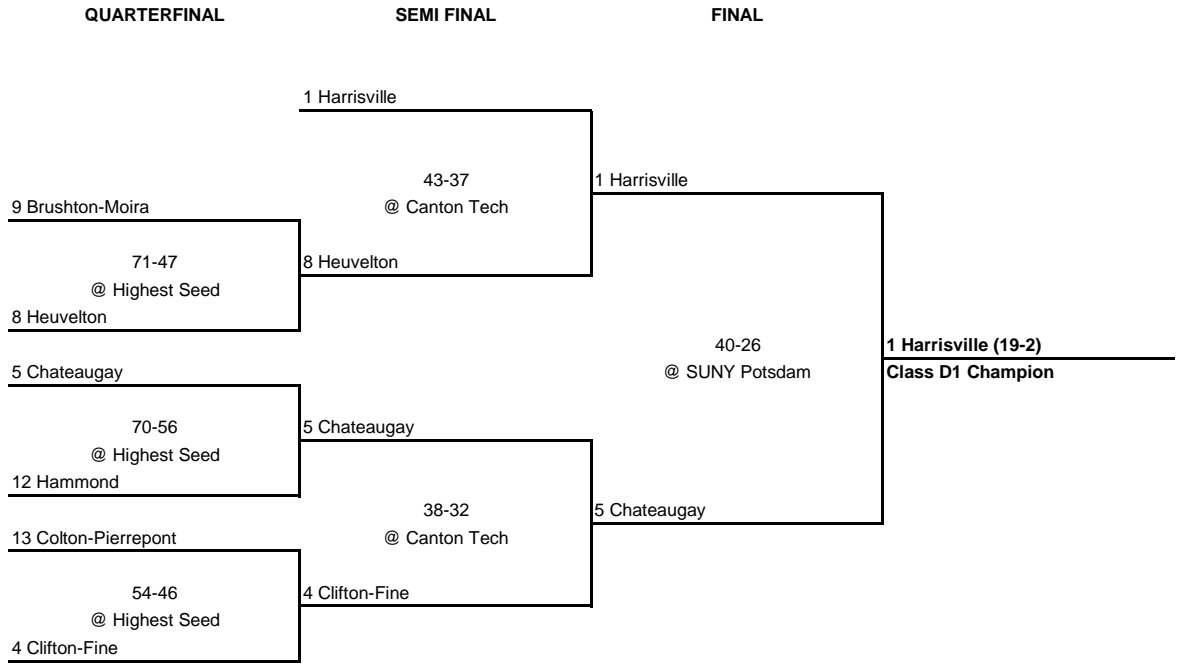

1986 CLASS D1 CHAMPIONSHIP

New York State Section X