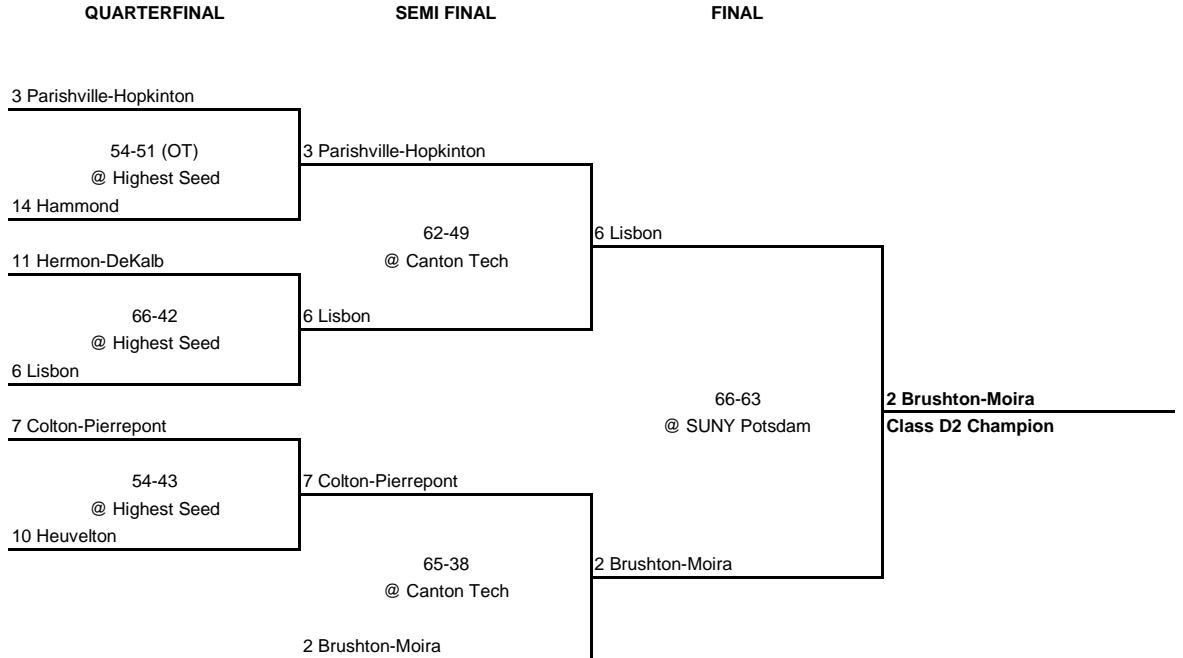

SEMI FINAL

FINAL

**1987 CLASS D1 CHAMPIONSHIP**

**New York State Section X**

**1987 CLASS D2 CHAMPIONSHIP**

**New York State Section X**

---

---

**1987 Section X Overall Championship Bracket**

---

---